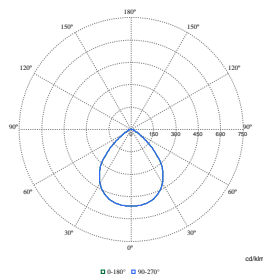

Polar Normal (separate) - RC460BN - 910505100270