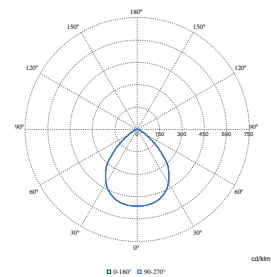

Polar Normal (separate) - RC460BP - 910505100235