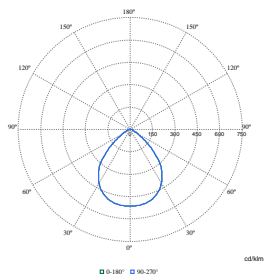

Order Code	Full Product Name	Code productfamilie
8720169109360	RC461B 40S/840 PSD W60L60 VPC UE	RC461B
8720169109407	RC461B 40S/840 PSD W60L60 VPC SC UE	RC461B
8718699964429	RC463B 40S/940 PSD W31L125 CPC	RC463B
8718699979881	RC463B 80S/TW9 DIA W31L125 VPC	RC463B
8718699979911	RC463B 28S/BU840 PSD W31L125 VPC	RC463B
8718699979942	RC463B 80S/TW9 DIA W31L125 CPC	RC463B
8718699979973	RC463B 28S/BU840 PSD W31L125 CPC	RC463B
8718699964382	RC461B 34S/940 PSD W30L120 VPC W3W2	RC461B
8718699964405	RC461B 34S/930 PSD W30L120 VPC	RC461B
8718699964412	RC461B 40S/940 PSD W30L120 VPC	RC461B
8718699964443	RC461B 40S/940 PSD W30L120 VPC W3W2	RC461B
8718699964474	RC461B 34S/940 PSD W30L120 VPC	RC461B
8718699979867	RC461B 80S/TW9 DIA W30L120 VPC	RC461B
8718699979874	RC461B 80S/TW9 DIA W30L120 VPC SC	RC461B
8718699979898	RC461B 28S/BU840 PSD W30L120 VPC	RC461B
8718699979904	RC461B 28S/BU840 PSD W30L120 VPC SC	RC461B
8718699979959	RC461B 28S/BU840 PSD W30L120 PCV	RC461B
8718699979966	RC461B 28S/BU840 PSD W30L120 PCV SC	RC461B
8720169109230	RC461B 28S/840 PSD W30L120 VPC UE	RC461B
8720169109254	RC461B 28S/840 PSD W30L120 VPC SC UE	RC461B
8720169109278	RC461B 34S/840 PSD W30L120 VPC UE	RC461B
8720169109315	RC461B 34S/840 PSD W30L120 VPC SC UE	RC461B
8720169109353	RC461B 40S/840 PSD W30L120 VPC UE	RC461B
8720169109391	RC461B 40S/840 PSD W30L120 VPC SC UE	RC461B

Polar Wide Diagrams

Polar Normal (separate) - RC460BP - 910505101671