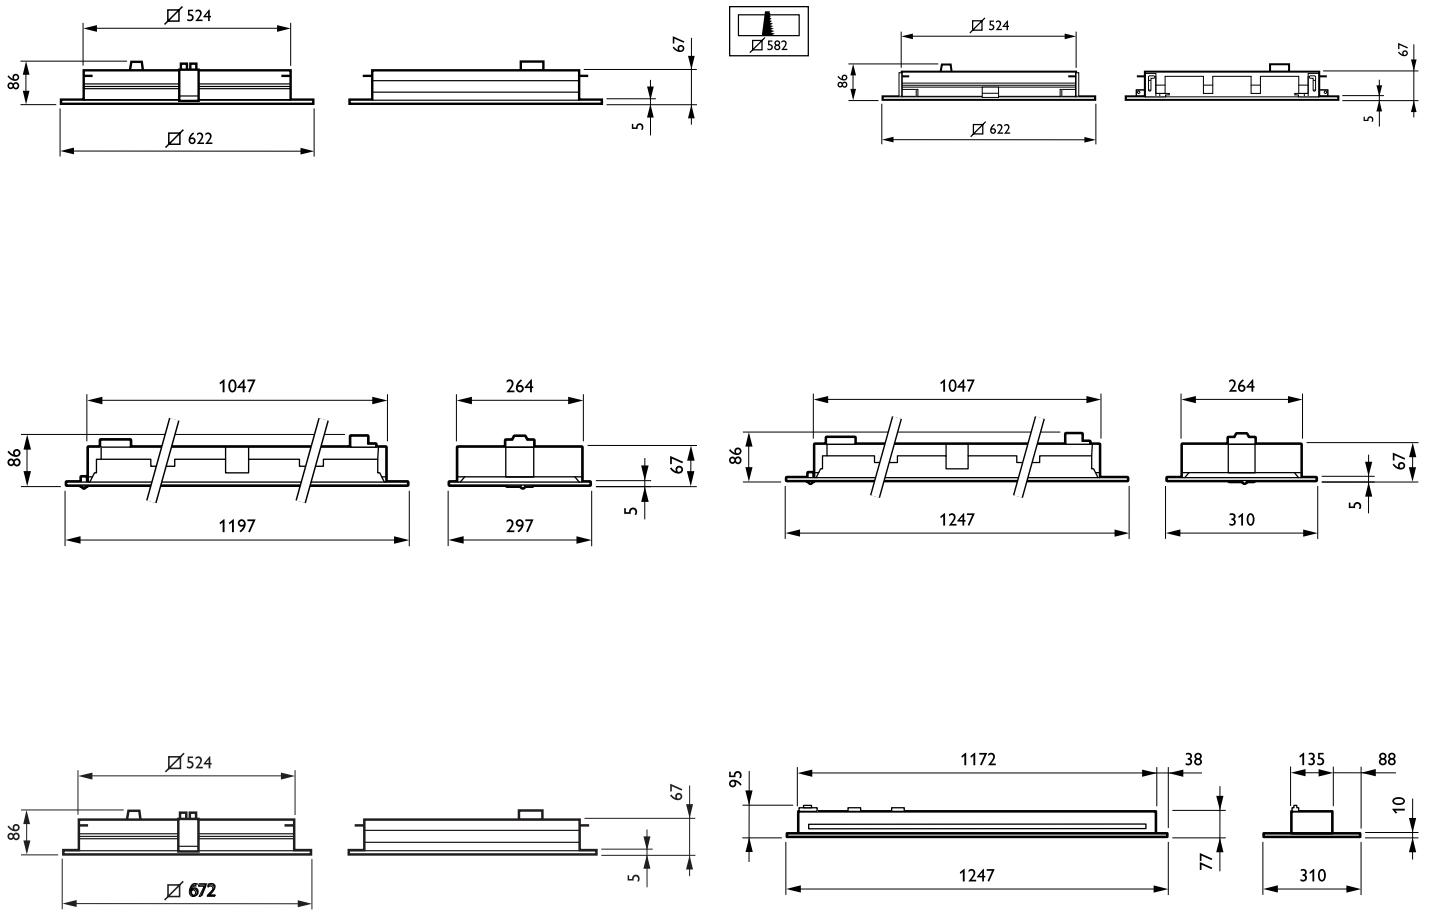

Versions

IPPR RC460Bi 0025

IPPR_RC460Bi_0043-Product photo

IPPR_RC460Bi_0053-Product photo

Dimensional drawing

PowerBalance gen2

Dimensional drawing

Product details