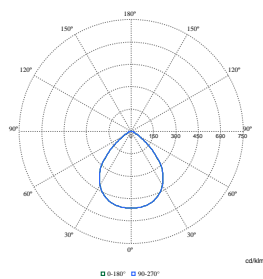

Polar Normal (separate) - RC460BP -
910505101671