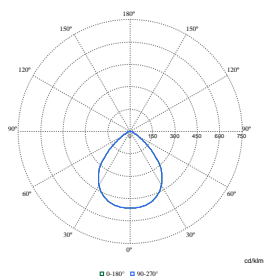

Polar Wide Diagrams

Polar Normal (separate) - RC460BN -
910505101692