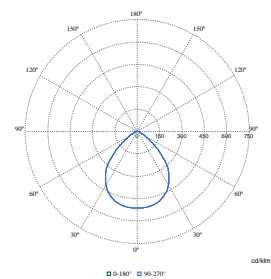

Polar Normal (separate) - RC460BN -
910505100270