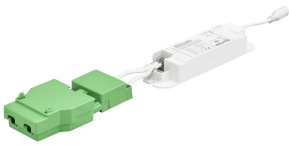

CoreLine panel G6 PSU driver
open DPP