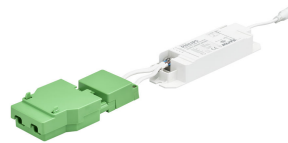

Productgegevens

CoreLine panel G6 WIA back side
DPP

CoreLine panel G6 PSU W30L120
back side DPP

CoreLine panel G6 PSD W30L120
back side DPP

CoreLine panel G6 PSD driver
open DPP

CoreLine panel G6 PSD All in
W60L60 back side DPP