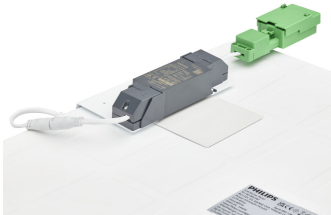

CoreLine panel G6 IP65 PSD driver

CoreLine panel G6 side angle DPP

CoreLine panel G6 back side IP65 IP20

CoreLine connector wago WA5

CoreLine panel G6 WIA driver DPP

CoreLine panel G6 NOC Optical window DPP