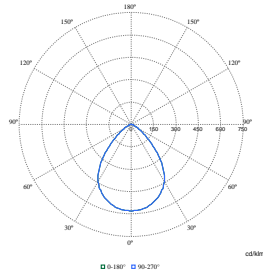

Polar Normal (separate) - DN570BI - 910505100860