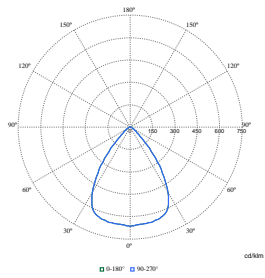

Polar Wide Diagrams

Polar Normal (separate) - DN570BI - 910505100851

Polar Normal (separate) - DN570BI - 910505100849

Polar Normal (separate) - DN570BI - 910505100903

Polar Normal (separate) - DN570BI - 910505100837