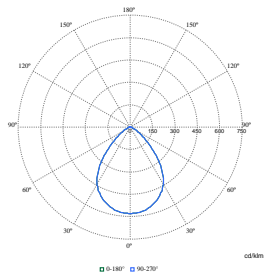

Polar Wide Diagrams

Polar Normal (separate) - DN570BI - 910505100836

Polar Normal (separate) - DN570BI - 910505102301

Polar Normal (separate) - DN570BI - 910505100885

Polar Normal (separate) - DN570BI - 910505100861