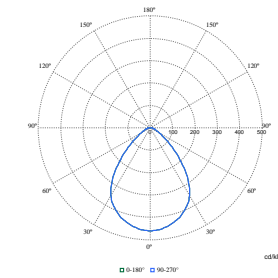

Polar Normal (separate) - DN570BI - 910505100855