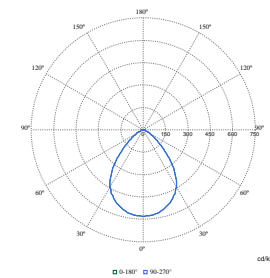

Polar Normal (separate) - DN570BI - 910505100844