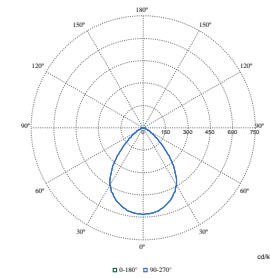

Polar Normal (separate) - DN570BI - 910505100905