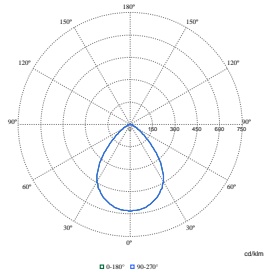

Polar Wide Diagrams

Polar Normal (separate) - DN570BI - 910505100839