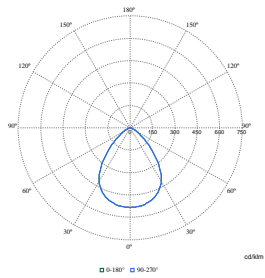

Polar Normal (separate) - DN570BI - 910505100850