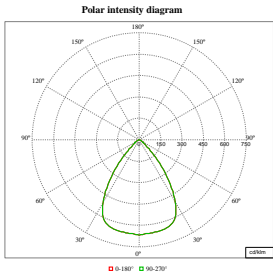

Polar Wide Diagrams

Polar Normal (separate) - DN570BI - 910505100875