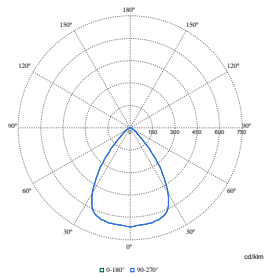

Polar Normal (separate) - DN570BI - 910505100902