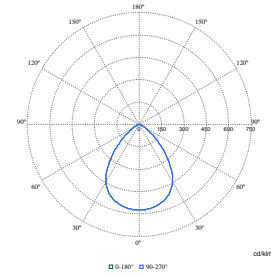

Polar Normal (separate) - DN570BI - 910505100852