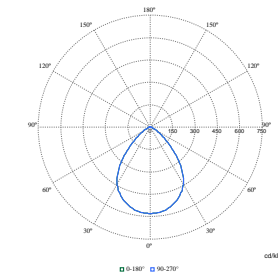

Polar Normal (separate) - DN570BI - 910505100842