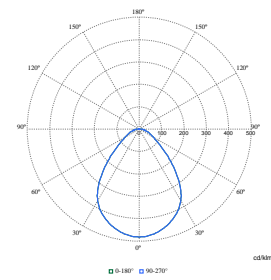

Polar Normal (separate) - DN570BI - 910505100857