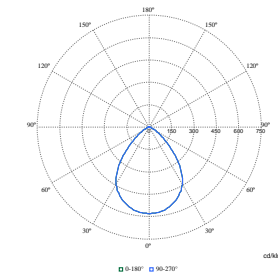

Polar Normal (separate) - DN570BI - 910505100835