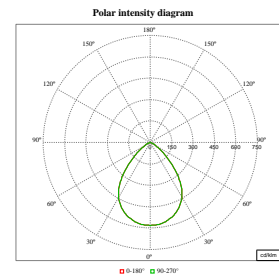

Polar Normal (separate) - DN570BI - 910505102656