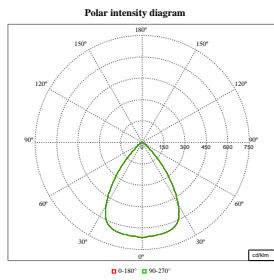

Polar Wide Diagrams

Polar Normal (separate) - DN570BI - 910505100862

Polar Normal (separate) - DN570BI - 910505100860

Polar Normal (separate) - DN570BI - 910505100889

Polar Normal (separate) - DN570BI - 910505102297