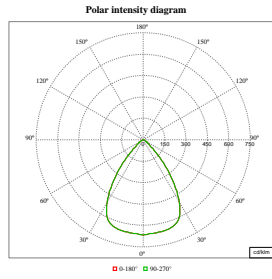

Polar Normal (separate) - DN570BI - 910505102303