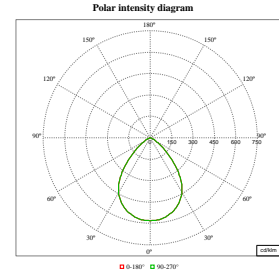

Polar Normal (separate) - DN570BI - 910505100889