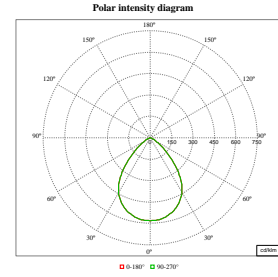

Polar Normal (separate) - DN570BI - 910505100903