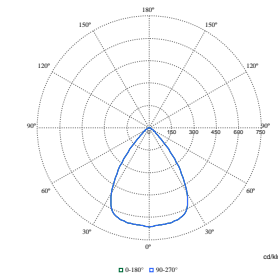

Polar Normal (separate) - DN570BI - 910505100871