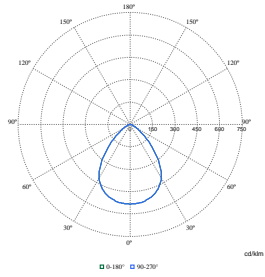

Polar Wide Diagrams

Polar Normal (separate) - DN570BI - 910505100862