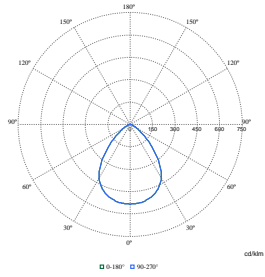

Polar Wide Diagrams

Polar Normal (separate) - DN570BI - 910505100851