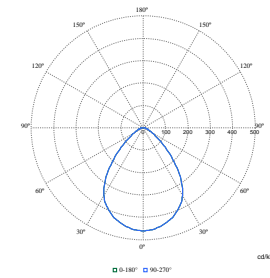

Polar Normal (separate) - DN570BI - 910505100854