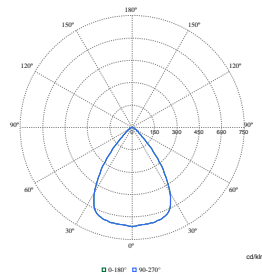

Polar Normal (separate) - DN570BI - 910505102303