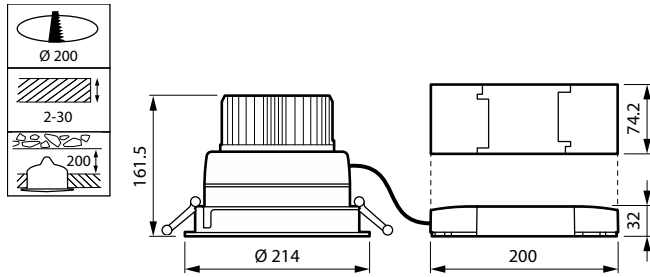

Application

- Retail
- Offices
- Hospitals and Care Centers
- Hospitality
- Airports
- Museums
- Atriums

Versions

LuxSpace recessed with faceted reflector

Dimensional drawing

Dimensional drawing

General Information	
Driver included	Yes
Number of gear units	1 unit
Service tag	Yes
Light Technical	
Optic type	-
Operating and Electrical	
Protection class IEC	Safety class II
Input Voltage	220 to 240 V
Suitable for random switching	Yes
Mechanical and Housing	
Optical cover type	-
Housing Color	White
Mech. impact protection code	IK02
Approval and Application	
CE mark	Yes
Flammability mark	For mounting on normally flammable surfaces
Glow-wire test	Temperature 650 °C, duration 30 s
Initial Performance (IEC Compliant)	
Luminous flux tolerance	+/-10%