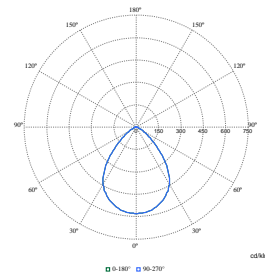

Polar Normal (separate) - DN570BI - 910505100845