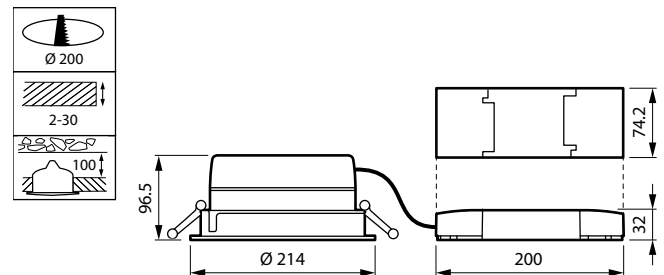

Application

- Retail
- Offices
- Hospitals and Care Centers
- Hospitality
- Airports
- Museums
- Atriums

Versions

LuxSpace recessed with faceted reflector

Dimensional drawing

Dimensional drawing

General Information	
Driver included	Yes
Number of gear units	1 unit
Service tag	Yes
Light Technical	
Optic type	-
Operating and Electrical	
Protection class IEC	Safety class II
Input Voltage	220 to 240 V
Suitable for random switching	Yes
Mechanical and Housing	
Optical cover type	-
Housing Color	White
Mech. impact protection code	IK02
Approval and Application	
CE mark	Yes
Flammability mark	For mounting on normally flammable surfaces
Glow-wire test	Temperature 650 °C, duration 30 s
Initial Performance (IEC Compliant)	
Luminous flux tolerance	+/-10%