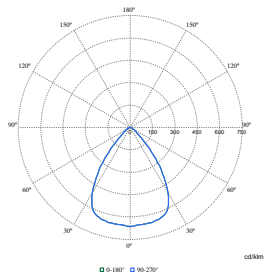

Order Code	Full Product Name	Product family code
910505100847	DN571B LED20S/840 PSU-E C WH	DN571B
910505100848	DN571B LED20S/830 PSU-E C ELP3 WH	DN571B
910505100849	DN571B LED20S/840 PSU-E C ELP3 WH	DN571B
910505100864	DN571B LED20S/830 DIA-VLC-E C WH	DN571B
910505100865	DN571B LED20S/840 DIA-VLC-E C WH	DN571B
910505100866	DN571B LED20S/830 DIA-VLC-E C ELP3 WH	DN571B
910505100867	DN571B LED20S/840 DIA-VLC-E C ELP3 WH	DN571B
910505100870	DN571B LED24S/830 PSU-E C WH	DN571B
910505100871	DN571B LED24S/840 PSU-E C WH	DN571B
910505100874	DN571B LED24S/830 DIA-VLC-E C WH	DN571B
910505100875	DN571B LED24S/840 DIA-VLC-E C WH	DN571B
910505100886	DN571B LED40S/830 PSU-E C WH	DN571B
910505100887	DN571B LED40S/840 PSU-E C WH	DN571B
910505100890	DN571B LED40S/830 DIA-VLC-E C WH	DN571B
910505100891	DN571B LED40S/840 DIA-VLC-E C WH	DN571B
910505100902	DN571B LED40S/TWH PSD-E C WH	DN571B
910505102297	DN571B LED24S/830 WIA-E C WH	DN571B
910505102298	DN571B LED24S/840 WIA-E C WH	DN571B
910505102302	DN571B LED40S/830 WIA-E C WH	DN571B
910505102303	DN571B LED40S/840 WIA-E C WH	DN571B
910505102306	DN571B LED24S/930H PSU-E C WH	DN571B
910505102307	DN571B LED24S/940H PSU-E C WH	DN571B
910505102653	DN571B LED20S/840UE PSU-E C WH	DN571B
910505102655	DN571B LED20S/840UE PSU-E WR WH	DN571B
910505102657	DN571B LED24S/840UE PSU-E C WH	DN571B

Polar Wide Diagrams

Polar Normal (separate) - DN570BI - 910505100875