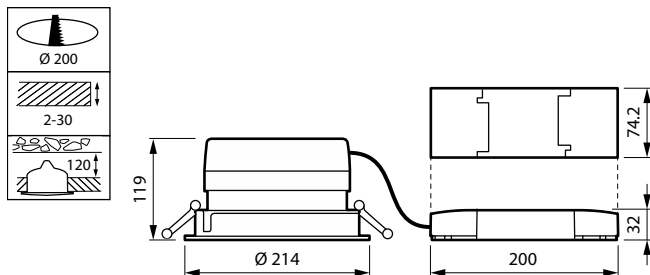

Application

- Retail
- Offices
- Hospitals and Care Centers
- Hospitality
- Airports
- Museums
- Atriums

Versions

LuxSpace recessed with faceted reflector

Dimensional drawing

Dimensional drawing

General Information	
Driver included	Yes
Number of gear units	1 unit
Service tag	Yes
Light Technical	
Optic type	-
Operating and Electrical	
Protection class IEC	Safety class II
Input Voltage	220 to 240 V
Suitable for random switching	Yes
Mechanical and Housing	
Optical cover type	-
Housing Color	White
Mech. impact protection code	IK02
Approval and Application	
CE mark	Yes
Flammability mark	For mounting on normally flammable surfaces
Glow-wire test	Temperature 650 °C, duration 30 s
Initial Performance (IEC Compliant)	
Luminous flux tolerance	+/-10%