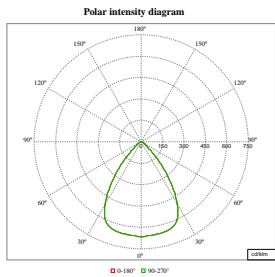

Polar Normal (separate) - DN570BI -
910505102656

Polar Normal (separate) - DN570BI -
910505102655

Polar Normal (separate) - DN570BI -
910505102653

LuxSpace Compact Einbaudownlight

Polar Wide Diagrams

Polar Normal (separate) - DN570BI -
910505102657