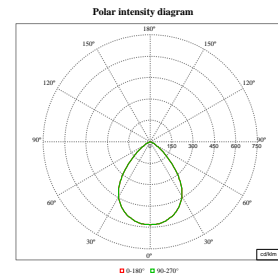

Polar Normal (separate) - DN570BI -
910505102652