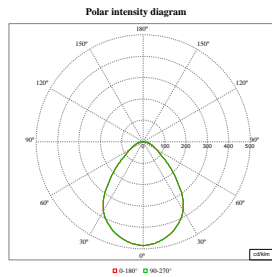

Polar Normal (separate) - DN570BI -
910505102656

Polar Normal (separate) - DN570BI -
910505102655

Polar Normal (separate) - DN570BI -
910505102653

LuxSpace Compact Einbaudownlight

Polar Wide Diagrams

Polar Normal (separate) - DN570BI -
910505102657