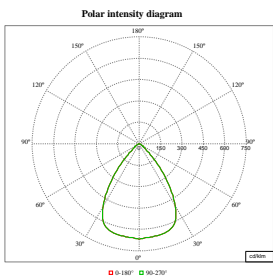

Polar Wide Diagrams

Polar Normal (separate) - DN570BI - 910505100875