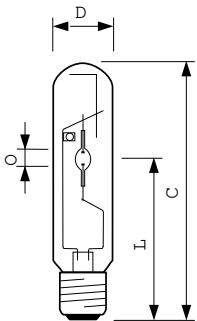

Versions

MASTER CityWhite CDO-TT Plus 70W E27

LPPR CDO-TT 0002

Abmessungsskizzen

Product	D (max)	O	L	C (max)
MASTER CityWh CDO-TT Plus 100W/828 E40	47 mm	8,5 mm	132 mm	211 mm
MASTER CityWh CDO-TT Plus 150W/828 E40	47 mm	10 mm	132 mm	211 mm
MASTER CityWh CDO-TT Plus 150W/942 E40	46 mm	10 mm	132 mm	211 mm
MASTER CityWh CDO-TT Plus 250W/830 E40	47 mm	12,1 mm	157 mm	257 mm

Product	D (max)	O	L	C (max)
MASTER CityWh CDO-TT Plus 50W/828 E27	36 mm	5,25 mm	102 mm	156 mm
MASTER CityWh CDO-TT Plus 70W/828 E27	36 mm	7,15 mm	102 mm	156 mm
MASTER CityWh CDO-TT Plus 70W/942 E27	36 mm	7,75 mm	102 mm	156 mm