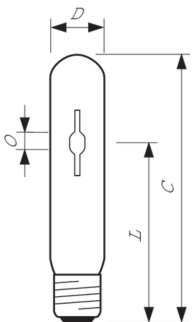

Versions

MASTER CityWhite CDO-TT Plus 70W E27

LPPR CDO-TT 0002

Abmessungsskizzen

Product	D (max)	O	L	C (max)
MASTER CityWh CDO-TT Plus 100W/828 E40	47 mm	8,5 mm	132 mm	211 mm
MASTER CityWh CDO-TT Plus 150W/828 E40	47 mm	10 mm	132 mm	211 mm
MASTER CityWh CDO-TT Plus 150W/942 E40	46 mm	10 mm	132 mm	211 mm
MASTER CityWh CDO-TT Plus 250W/830 E40	47 mm	12,1 mm	157 mm	257 mm

Product	D (max)	O	L	C (max)
MASTER CityWh CDO-TT Plus 50W/828 E27	36 mm	5,25 mm	102 mm	156 mm
MASTER CityWh CDO-TT Plus 70W/828 E27	36 mm	7,15 mm	102 mm	156 mm
MASTER CityWh CDO-TT Plus 70W/942 E27	36 mm	7,75 mm	102 mm	156 mm