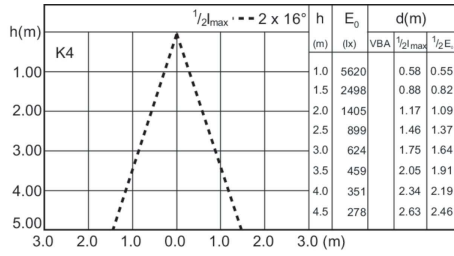

MASTERCLOUR CDM-R Elite

Beam Diagrams