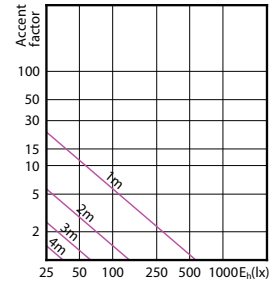

Accent Diagram - Corepro LEDspot 3.5-35W
GU10 830 36D