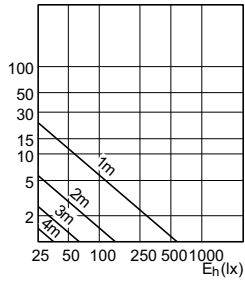

CorePro LEDspot GU10 Hochvolt-Reflektorlampen

Accent Diagrams

Accent Diagram - Corepro LEDspot 3.5-35W
GU10 827 36D