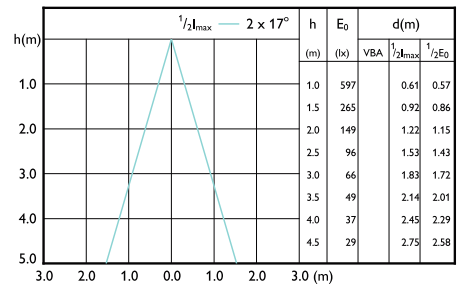

Beam diagram - Corepro LEDspot 3.5-35W
GU10 827 36D

Beam diagram - CorePro LEDspot 4.6-50W
GU10 827 36D 5CT

Beam diagram - Corepro LEDspot 3.5-35W
GU10 830 36D

Beam diagram - Corepro LEDspot 4.6-50W
GU10 830 36D