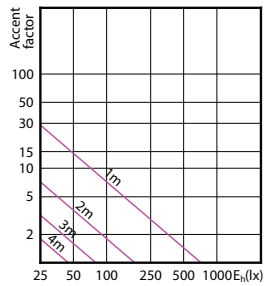

Accent Diagrams

Accent Diagram - Corepro LEDspot 3.5-35W
GU10 827 36D

Accent Diagram - CorePro LEDspot 4.6-50W
GU10 827 36D 5CT

Accent Diagram - Corepro LEDspot 3.5-35W
GU10 830 36D

Accent Diagram - Corepro LEDspot 4.6-50W
GU10 830 36D