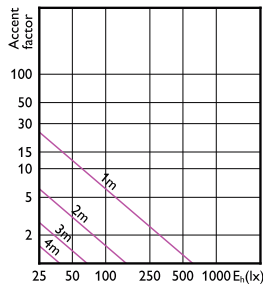

Accent Diagrams

Accent Diagram - Corepro LEDspot 3.5-35W
GU10 827 36D

Accent Diagram - CorePro LEDspot 4.6-50W
GU10 827 36D 5CT

Accent Diagram - Corepro LEDspot 3.5-35W
GU10 830 36D

Accent Diagram - Corepro LEDspot 4.6-50W
GU10 830 36D