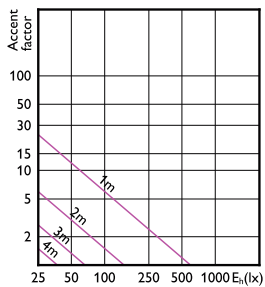

Accent Diagram - CorePro LEDspot 4-50W
GU10 830 36D DIM