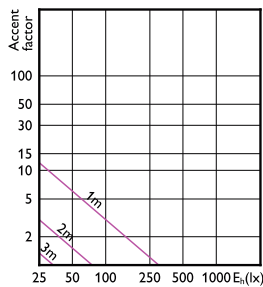

Accent Diagram - CorePro LEDspot 3-35W GU10
830 36D DIM