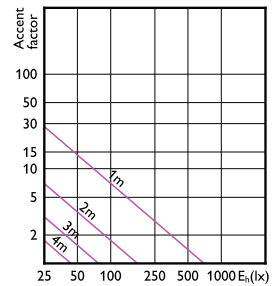

Accent Diagram - CorePro LEDspot 4-50W
GU10 840 36D DIM