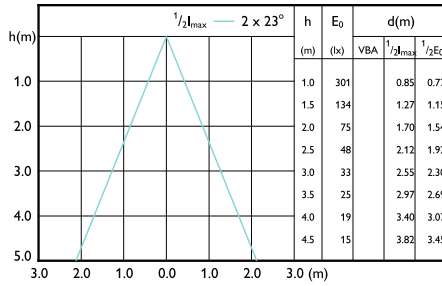

Beam diagram - CorePro LEDspot 3-35W GU10
830 36D DIM