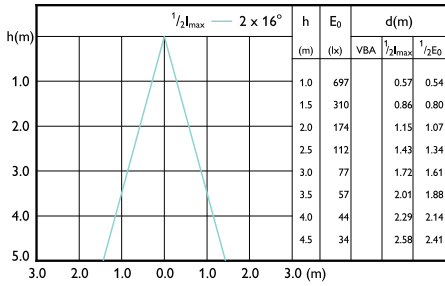

CorePro LEDspot GU10 Hochvolt-Reflektorlampen

Beam Diagrams

Beam diagram - CorePro LEDspot 4-50W GU10
840 36D DIM