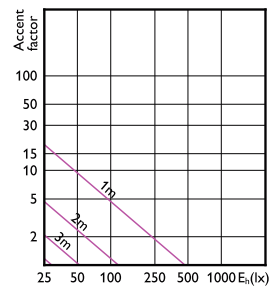

Accent Diagram - CorePro LEDspot 4-50W
GU10 827 36D DIM

Accent Diagram - CorePro LEDspot 4-50W
GU10 840 36D DIM

Accent Diagram - CorePro LEDspot 4-50W
GU10 830 36D DIM

Accent Diagram - CorePro LEDspot 3-35W GU10
830 36D DIM