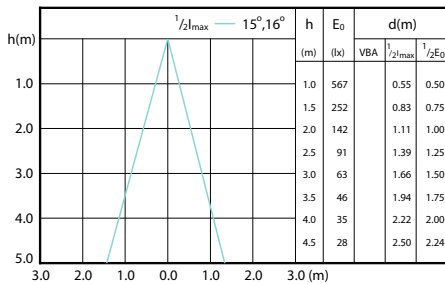

Beam diagram - Corepro LEDspot 3.5-35W
GU10 830 36D