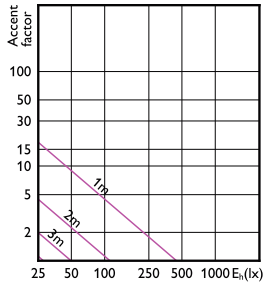

CorePro LEDspot GU10 Hochvolt-Reflektorlampen

Accent Diagrams

Accent Diagram - CorePro LEDspot 3-35W GU10
827 36D DIM