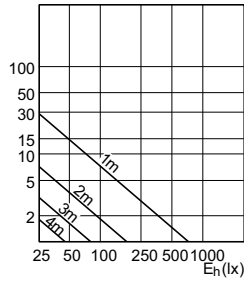

Accent Diagram - CorePro LEDspot 4.6-50W
GU10 827 36D 5CT