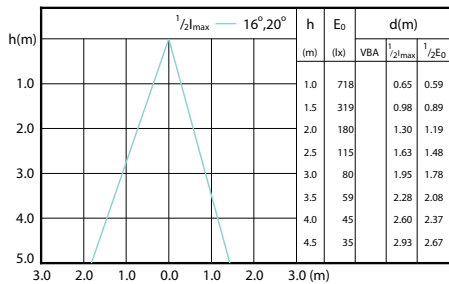

Beam diagram - Corepro LEDspot 3.5-35W
GU10 827 36D

Beam diagram - Corepro LEDspot 4.6-50W
GU10 830 36D