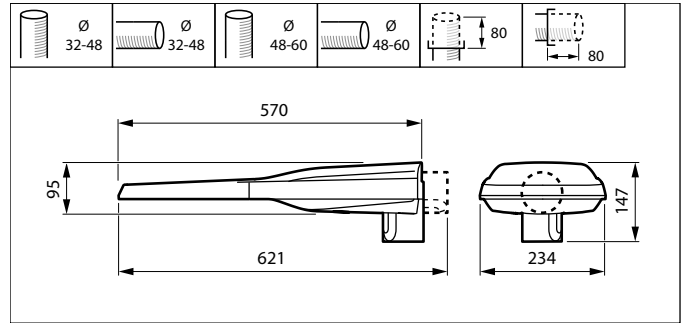

LumiStreet gen2

Application

- Roads and streets
- Residential streets

Versions

UniStreet gen2 Medium Solar

UniStreet LumiStreet gen2 Nano with Zhaga sockets

Dimensional drawing