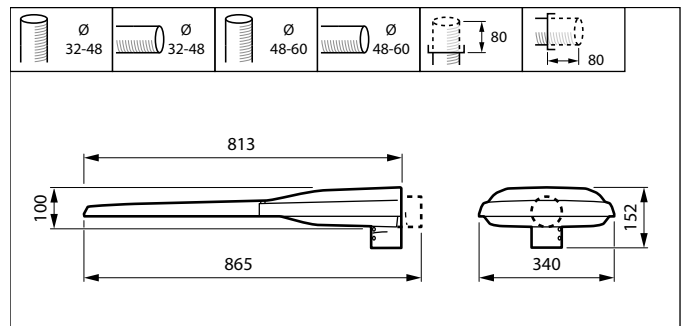

LumiStreet gen2

Application

- Roads and streets
- Residential streets

Versions

UniStreet gen2 Medium Solar

UniStreet LumiStreet gen2 Nano with Zhaga sockets

Dimensional drawing