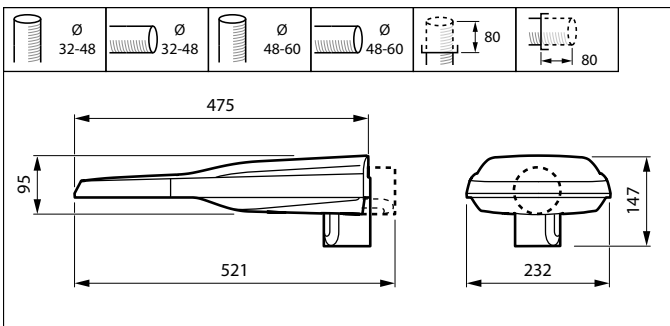

LumiStreet gen2

Application

- Roads and streets
- Residential streets

Versions

UniStreet gen2 Medium Solar

UniStreet LumiStreet gen2 Nano with Zhaga sockets

Dimensional drawing