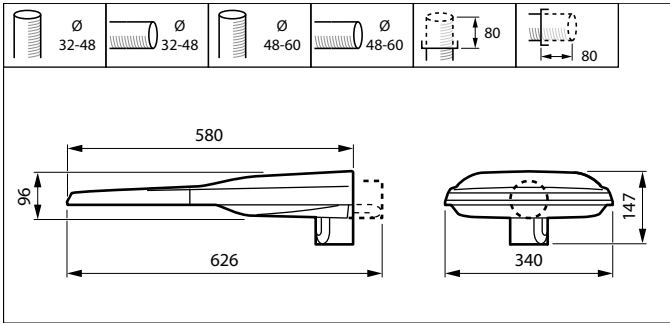

LumiStreet gen2

Application

- Roads and streets
- Residential streets

Versions

UniStreet gen2 Medium Solar

UniStreet LumiStreet gen2 Nano with Zhaga sockets

Dimensional drawing