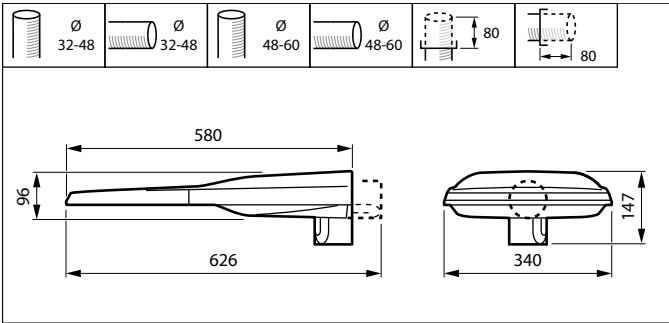

UniStreet gen2

Application

- Roads and streets
- Residential streets

Versions

UniStreet LumiStreet gen2 Nano
with Zhaga sockets

Dimensional drawing