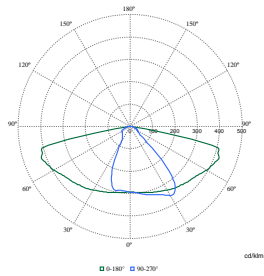

Polar Wide Diagrams

Polar Normal (separate) - BGP281I -
910925865663