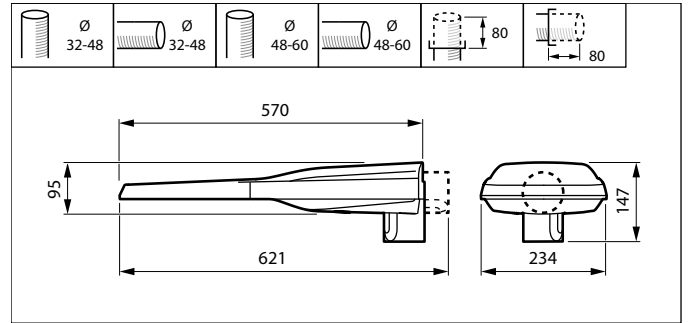

UniStreet gen2

Application

- Roads and streets
- Residential streets

Versions

UniStreet LumiStreet gen2 Nano
with Zhaga sockets

Dimensional drawing