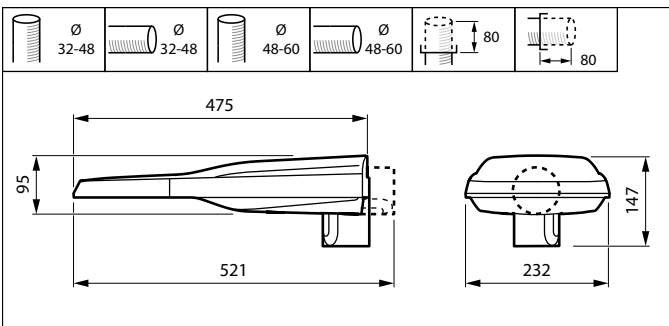

UniStreet gen2

Application

- Roads and streets
- Residential streets

Versions

UniStreet LumiStreet gen2 Nano
with Zhaga sockets

Dimensional drawing