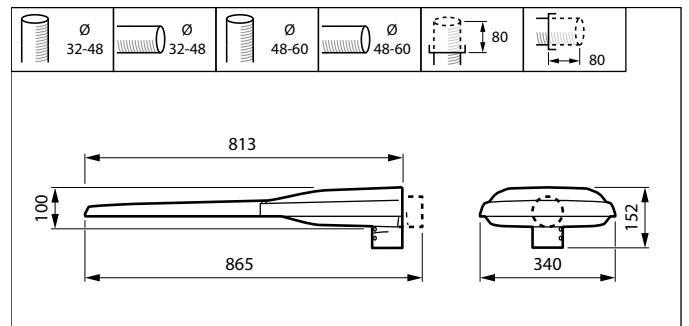

UniStreet gen2

Application

- Roads and streets
- Residential streets

Versions

UniStreet LumiStreet gen2 Nano
with Zhaga sockets

Dimensional drawing