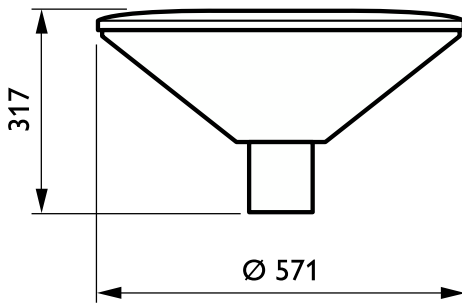

OPPR BDP100i 0011

TownGuide Performer

Versions

BDP104 TownGuide Performer T,
clear

BDP104 TownGuide Performer T,
frosted

Abmessungsskizzen

TownGuide Performer

Produktdetails