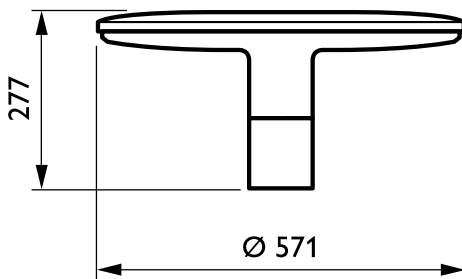

OPPR BDP100i 0011

TownGuide Performer

Versions

BDP104 TownGuide Performer T,
clear

BDP104 TownGuide Performer T,
frosted

Abmessungsskizzen

TownGuide Performer

Produktdetails