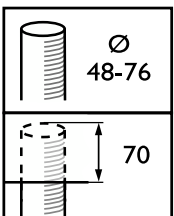

OPPR BDP100i 0011

TownGuide Performer

Versions

BDP104 TownGuide Performer T,
clear

BDP104 TownGuide Performer T,
frosted

Abmessungsskizzen

TownGuide Performer

Produktdetails