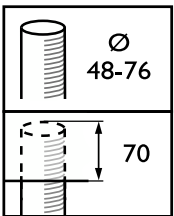

OPPR BDP100i 0011

TownGuide Performer

Versions

BDP104 TownGuide Performer T,
clear

BDP104 TownGuide Performer T,
frosted

Abmessungsskizzen

TownGuide Performer

Produktdetails