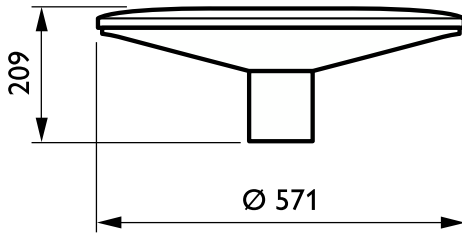

OPPR BDP100i 0011

TownGuide Performer

Versions

BDP104 TownGuide Performer T,
clear

BDP104 TownGuide Performer T,
frosted

Abmessungsskizzen

TownGuide Performer

Produktdetails