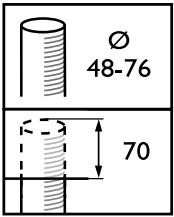

OPPR BDP100i 0011

TownGuide Performer

Versions

BDP104 TownGuide Performer T,
clear

BDP104 TownGuide Performer T,
frosted

Abmessungsskizzen

TownGuide Performer

Produktdetails