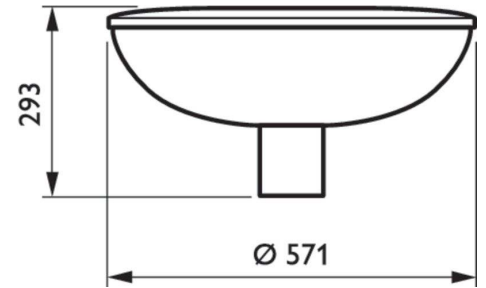

OPPR BDP100i 0011

TownGuide Performer

Versions

BDP104 TownGuide Performer T,
clear

BDP104 TownGuide Performer T,
frosted

Abmessungsskizzen

TownGuide Performer

Produktdetails