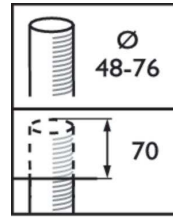

OPPR BDP100i 0011

TownGuide Performer

Versions

BDP104 TownGuide Performer T,
clear

BDP104 TownGuide Performer T,
frosted

Abmessungsskizzen

TownGuide Performer

Produktdetails