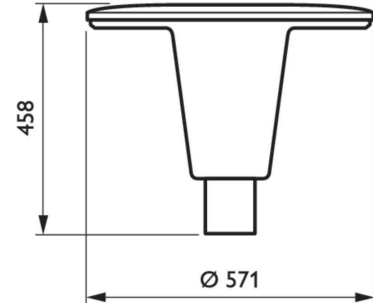

OPPR BDP100i 0011

TownGuide Performer

Versions

BDP104 TownGuide Performer T,
clear

BDP104 TownGuide Performer T,
frosted

Abmessungsskizzen

TownGuide Performer

Produktdetails