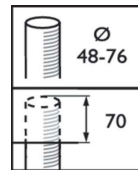

OPPR BDP100i 0011

TownGuide Performer

Versions

BDP104 TownGuide Performer T,
clear

BDP104 TownGuide Performer T,
frosted

Abmessungsskizzen

TownGuide Performer

Produktdetails