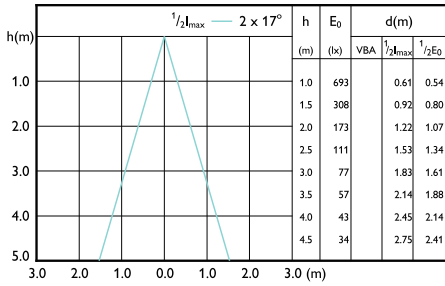

MASTER LEDspot GU10 UltraEfficient

Beam Diagrams

Beam diagram - MAS LEDspot UE 2.1-50W
GU10 ND 840 EELA