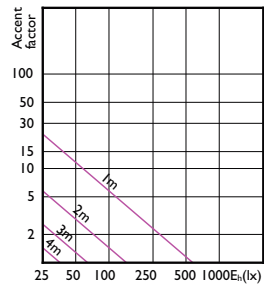

Accent Diagram - MAS LEDspot UE 2.1-50W
GU10 DIM 830 EELA