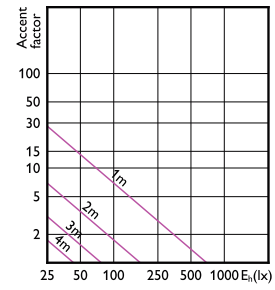

MASTER LEDspot GU10 UltraEfficient

Accent Diagrams

Accent Diagram - MAS LEDspot UE 2.4-50W
GU10 ND 840 EELB

Accent Diagram - MAS LEDspot UE 2.1-50W
GU10 ND 830 EELA

Accent Diagram - MAS LEDspot UE 2.1-50W
GU10 ND 840 EELA