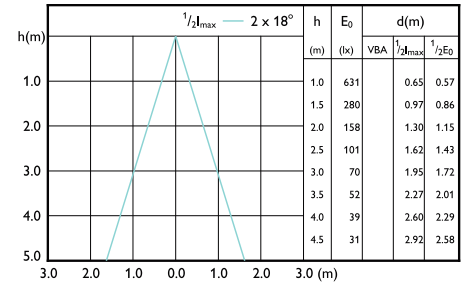

MASTER LEDspot GU10 UltraEfficient

Beam Diagrams

Beam diagram - MAS LEDspot UE 2.1-50W
GU10 ND 840 EELA

Beam diagram - MAS LEDspot UE 2.1-50W
GU10 DIM 840 EELA

Beam diagram - MAS LEDspot UE 2.1-50W
GU10 ND 830 EELA