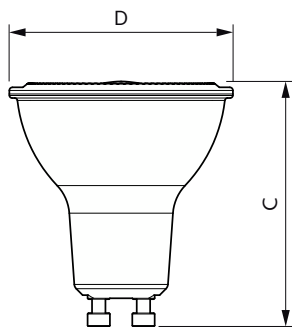

Måttskiss

Product	D	C
MAS LEDspot UE 2.1-50W GU10 ND 827 EELA	50 mm	54 mm
MAS LEDspot UE 2.1-50W GU10 ND 830 EELA	50 mm	54 mm
MAS LEDspot UE 2.1-50W GU10 ND 840 EELA	50 mm	54 mm

Product	D	C
MAS LEDspot UE 2.4-50W GU10 ND 840 EELB	50 mm	54 mm

Product	D	C
MAS LEDspot UE 2.1-50W GU10 DIM 827 EELA	50 mm	54 mm
MAS LEDspot UE 2.1-50W GU10 DIM 830 EELA	50 mm	54 mm
MAS LEDspot UE 2.1-50W GU10 DIM 840 EELA	50 mm	54 mm