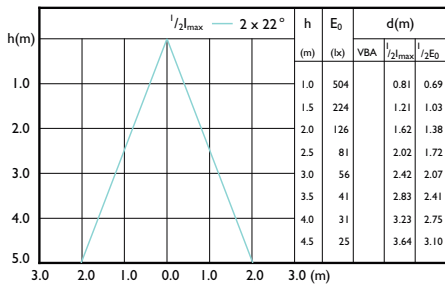

MASTER LEDspot GU10 UltraEfficient

Beam Diagrams

Beam diagram - MAS LEDspot UE 2.1-50W
GU10 ND 840 EELA

Beam diagram - MAS LEDspot UE 2.1-50W
GU10 DIM 840 EELA

Beam diagram - MAS LEDspot UE 2.1-50W
GU10 ND 830 EELA