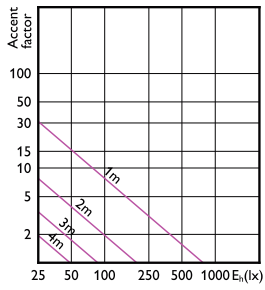

MASTER LEDspot GU10 UltraEfficient

Accent Diagrams

Accent Diagram - MAS LEDspot UE 2.4-50W
GU10 ND 840 EELB