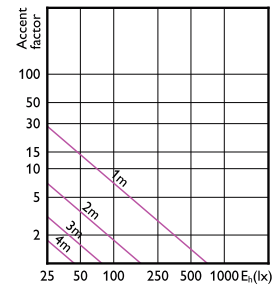

Accent Diagram - MAS LEDspot UE 2.1-50W
GU10 ND 827 EELA

Accent Diagram - MAS LEDspot UE 2.1-50W
GU10 DIM 827 EELA