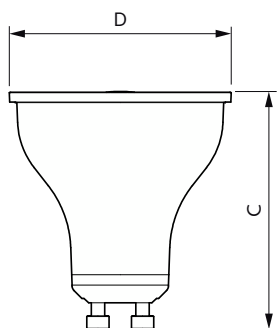

Måttskiss

Product	D	C
MAS LEDspot UE 2.1-50W GU10 ND 827 EELA	50 mm	54 mm
MAS LEDspot UE 2.1-50W GU10 ND 830 EELA	50 mm	54 mm
MAS LEDspot UE 2.1-50W GU10 ND 840 EELA	50 mm	54 mm

Product	D	C
MAS LEDspot UE 2.4-50W GU10 ND 840 EELB	50 mm	54 mm

Product	D	C
MAS LEDspot UE 2.1-50W GU10 DIM 827 EELA	50 mm	54 mm
MAS LEDspot UE 2.1-50W GU10 DIM 830 EELA	50 mm	54 mm
MAS LEDspot UE 2.1-50W GU10 DIM 840 EELA	50 mm	54 mm