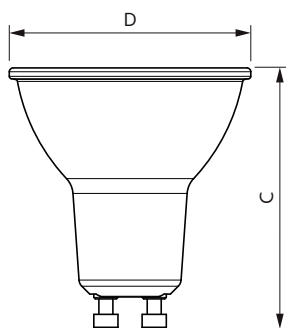

Måttskiss

Product	D	C
MAS LEDspot UE 2.1-50W GU10 ND 827 EELA	50 mm	54 mm
MAS LEDspot UE 2.1-50W GU10 ND 830 EELA	50 mm	54 mm
MAS LEDspot UE 2.1-50W GU10 ND 840 EELA	50 mm	54 mm

Product	D	C
MAS LEDspot UE 2.4-50W GU10 ND 840 EELB	50 mm	54 mm

Product	D	C
MAS LEDspot UE 2.1-50W GU10 DIM 827 EELA	50 mm	54 mm
MAS LEDspot UE 2.1-50W GU10 DIM 830 EELA	50 mm	54 mm
MAS LEDspot UE 2.1-50W GU10 DIM 840 EELA	50 mm	54 mm