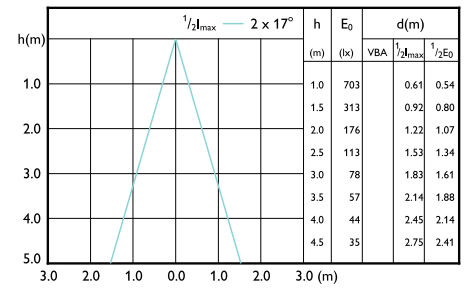

Beam diagram - MAS LEDspot UE 2.1-50W
GU10 ND 827 EELA