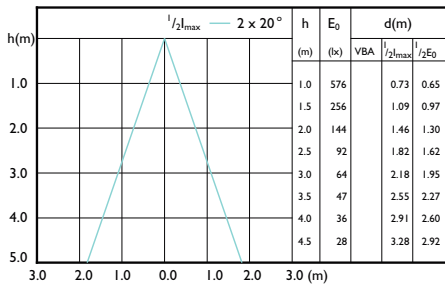

Beam diagram - MAS LEDspot UE 2.1-50W
GU10 DIM 830 EELA