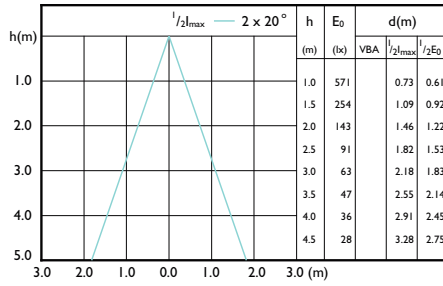

Beam diagram - MAS LEDspot UE 2.1-50W
GU10 DIM 840 EELA