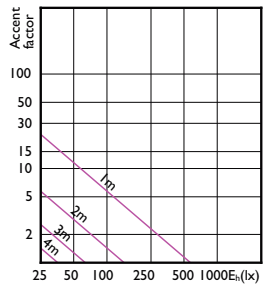

MASTER LEDspot GU10 UltraEfficient

Accent Diagrams

Accent Diagram - MAS LEDspot UE 2.4-50W
GU10 ND 840 EELB

Accent Diagram - MAS LEDspot UE 2.1-50W
GU10 ND 830 EELA

Accent Diagram - MAS LEDspot UE 2.1-50W
GU10 ND 840 EELA