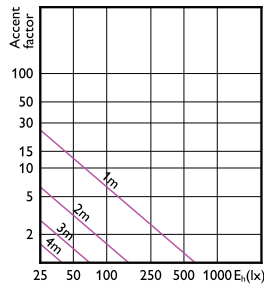

Accent Diagram - MAS LEDspot UE 2.1-50W
GU10 ND 830 EELA