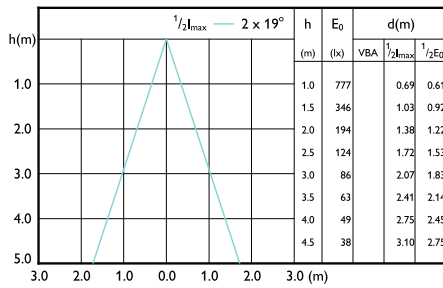

Beam diagram - MAS LEDspot UE 2.4-50W
GU10 ND 840 EELB