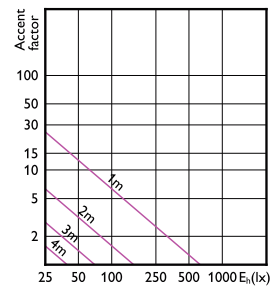

Accent Diagrams

Accent Diagram - MAS LEDspot UE 2.1-50W
GU10 ND 830 EELA