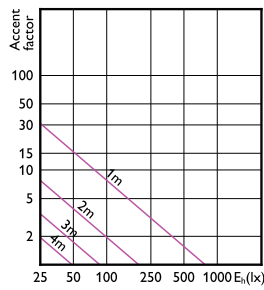

Accent Diagrams

Accent Diagram - MAS LEDspot UE 2.4-50W
GU10 ND 840 EELB