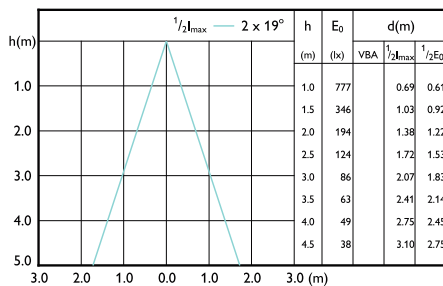

Beam diagram - MAS LEDspot UE 2.4-50W
GU10 ND 840 EELB