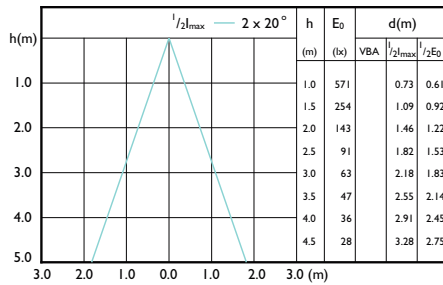

Beam diagram - MAS LEDspot UE 2.1-50W
GU10 DIM 840 EELA