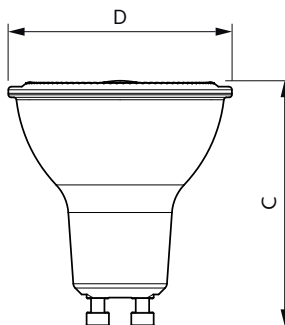

MASTER LEDspot GU10 UltraEfficient

Versions

LEDspots EU3 PR16 GU10

LEDClassic 50W GU10 WW 36D
DIM UE SRT4

Maatschets

Product	D	C
MAS LEDspot UE 2.1-50W GU10 ND 827 EELA	50 mm	54 mm
MAS LEDspot UE 2.1-50W GU10 ND 830 EELA	50 mm	54 mm
MAS LEDspot UE 2.1-50W GU10 ND 840 EELA	50 mm	54 mm

Product	D	C
MAS LEDspot UE 2.4-50W GU10 ND 830 EELB	50 mm	54 mm
MAS LEDspot UE 2.4-50W GU10 ND 840 EELB	50 mm	54 mm

Product	D	C
MAS LEDspot UE 2.1-50W GU10 DIM 827 EELA	50 mm	54 mm
MAS LEDspot UE 2.1-50W GU10 DIM 830 EELA	50 mm	54 mm
MAS LEDspot UE 2.1-50W GU10 DIM 840 EELA	50 mm	54 mm