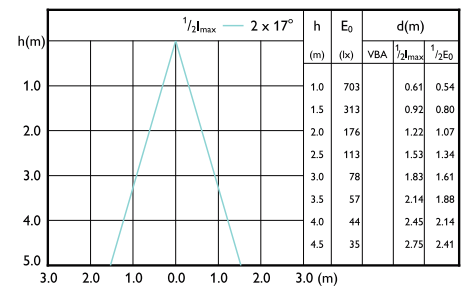

Beam diagram - MAS LEDspot UE 2.1-50W
GU10 ND 827 EELA