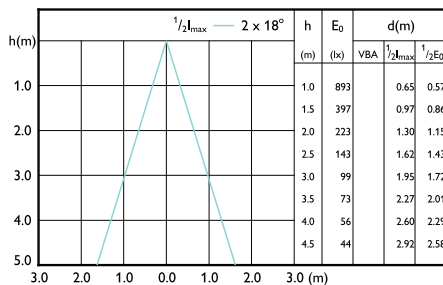

Beam diagram - MAS LEDspot UE 2.4-50W
GU10 ND 830 EELB