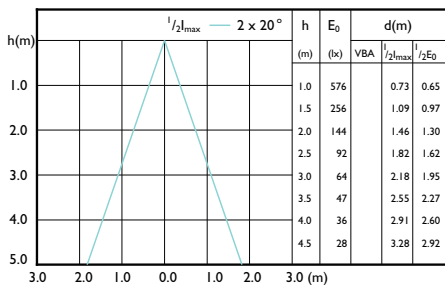

Accent Diagram - MAS LEDspot UE 2.1-50W
GU10 DIM 827 EELA

MASTER LEDspot GU10 UltraEfficient

Beam Diagrams

Beam diagram - MAS LEDspot UE 2.1-50W
GU10 ND 840 EELA

Beam diagram - MAS LEDspot UE 2.1-50W
GU10 DIM 840 EELA

Beam diagram - MAS LEDspot UE 2.1-50W
GU10 ND 830 EELA

Beam diagram - MAS LEDspot UE 2.1-50W
GU10 DIM 827 EELA

Beam diagram - MAS LEDspot UE 2.4-50W
GU10 ND 840 EELB

Beam diagram - MAS LEDspot UE 2.1-50W
GU10 ND 827 EELA