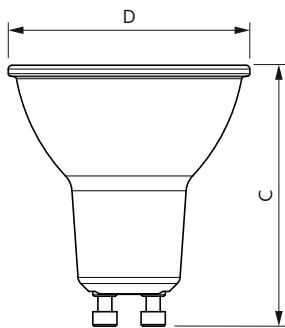

MASTER LEDspot GU10 UltraEfficient

Versions

LEDspots EU3 PR16 GU10

LEDClassic 50W GU10 WW 36D
DIM UE SRT4

Maatschets

Product	D	C
MAS LEDspot UE 2.1-50W GU10 ND 827 EELA	50 mm	54 mm
MAS LEDspot UE 2.1-50W GU10 ND 830 EELA	50 mm	54 mm
MAS LEDspot UE 2.1-50W GU10 ND 840 EELA	50 mm	54 mm

Product	D	C
MAS LEDspot UE 2.4-50W GU10 ND 830 EELB	50 mm	54 mm
MAS LEDspot UE 2.4-50W GU10 ND 840 EELB	50 mm	54 mm

Product	D	C
MAS LEDspot UE 2.1-50W GU10 DIM 827 EELA	50 mm	54 mm
MAS LEDspot UE 2.1-50W GU10 DIM 830 EELA	50 mm	54 mm
MAS LEDspot UE 2.1-50W GU10 DIM 840 EELA	50 mm	54 mm