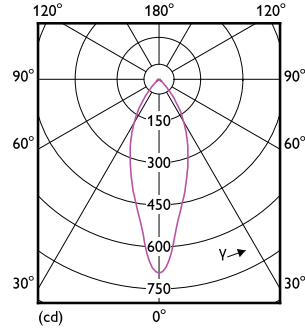

MASTER LEDspot GU10 UltraEfficient