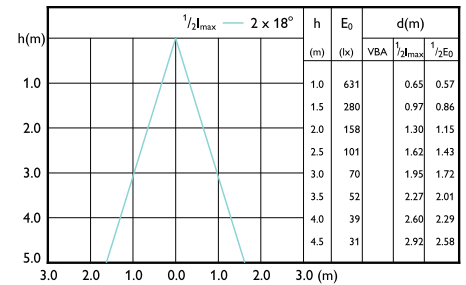

Accent Diagram - MAS LEDspot UE 2.1-50W
GU10 DIM 827 EELA

MASTER LEDspot GU10 UltraEfficient

Beam Diagrams

Beam diagram - MAS LEDspot UE 2.1-50W
GU10 ND 840 EELA

Beam diagram - MAS LEDspot UE 2.1-50W
GU10 DIM 840 EELA