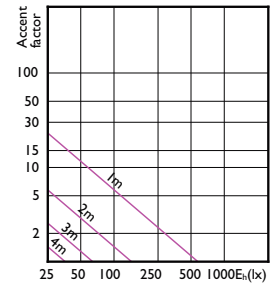

MASTER LEDspot GU10 UltraEfficient

Accent Diagrams

Accent Diagram - MAS LEDspot UE 2.4-50W
GU10 ND 830 EELB

Accent Diagram - MAS LEDspot UE 2.4-50W
GU10 ND 840 EELB

Accent Diagram - MAS LEDspot UE 2.1-50W
GU10 ND 830 EELA