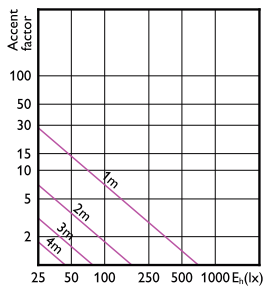

Accent Diagram - MAS LEDspot UE 2.1-50W
GU10 ND 827 EELA

Accent Diagram - MAS LEDspot UE 2.1-50W
GU10 DIM 827 EELA