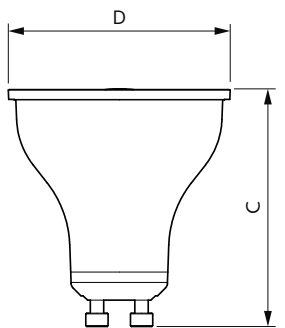

MASTER LEDspot GU10 UltraEfficient

Versions

LEDspots EU3 PR16 GU10

LEDClassic 50W GU10 WW 36D
DIM UE SRT4

Maatschets

Product	D	C
MAS LEDspot UE 2.1-50W GU10 ND 827 EELA	50 mm	54 mm
MAS LEDspot UE 2.1-50W GU10 ND 830 EELA	50 mm	54 mm
MAS LEDspot UE 2.1-50W GU10 ND 840 EELA	50 mm	54 mm

Product	D	C
MAS LEDspot UE 2.4-50W GU10 ND 830 EELB	50 mm	54 mm
MAS LEDspot UE 2.4-50W GU10 ND 840 EELB	50 mm	54 mm

Product	D	C
MAS LEDspot UE 2.1-50W GU10 DIM 827 EELA	50 mm	54 mm
MAS LEDspot UE 2.1-50W GU10 DIM 830 EELA	50 mm	54 mm
MAS LEDspot UE 2.1-50W GU10 DIM 840 EELA	50 mm	54 mm