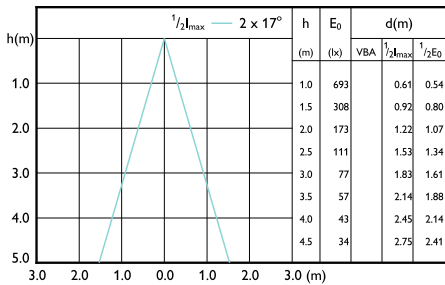

MASTER LEDspot GU10 UltraEfficient

Beam Diagrams

Beam diagram - MAS LEDspot UE 2.1-50W
GU10 ND 840 EELA