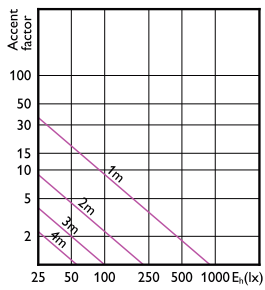

Accent Diagrams

Accent Diagram - MAS LEDspot UE 2.4-50W
GU10 ND 830 EELB