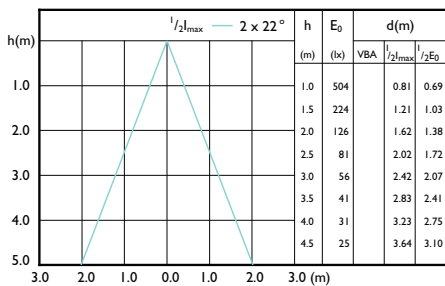

Beam diagram - MAS LEDspot UE 2.1-50W
GU10 DIM 827 EELA