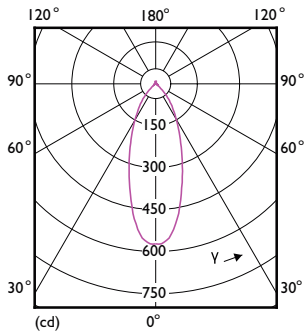

MASTER LEDspot GU10 UltraEfficient