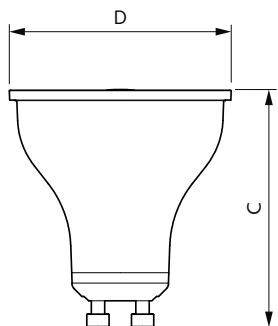

Målskitse

Product	D	C
MAS LEDspot UE 2.1-50W GU10 ND 827 EELA	50 mm	54 mm
MAS LEDspot UE 2.1-50W GU10 ND 830 EELA	50 mm	54 mm
MAS LEDspot UE 2.1-50W GU10 ND 840 EELA	50 mm	54 mm

Product	D	C
MAS LEDspot UE 2.4-50W GU10 ND 840 EELB	50 mm	54 mm

Product	D	C
MAS LEDspot UE 2.1-50W GU10 DIM 827 EELA	50 mm	54 mm
MAS LEDspot UE 2.1-50W GU10 DIM 830 EELA	50 mm	54 mm
MAS LEDspot UE 2.1-50W GU10 DIM 840 EELA	50 mm	54 mm