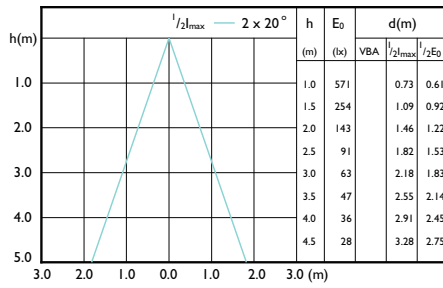

Beam diagram - MAS LEDspot UE 2.1-50W
GU10 DIM 840 EELA