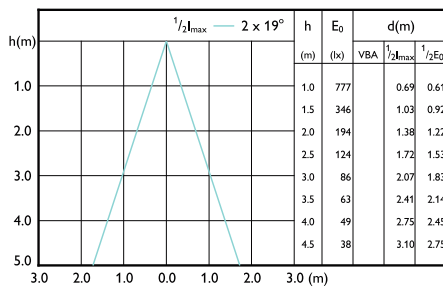

Beam diagram - MAS LEDspot UE 2.4-50W
GU10 ND 840 EELB