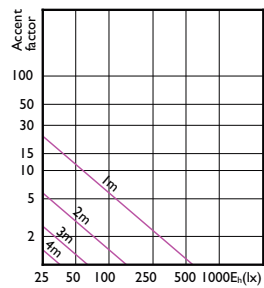

Accent Diagram - MAS LEDspot UE 2.1-50W
GU10 DIM 830 EELA