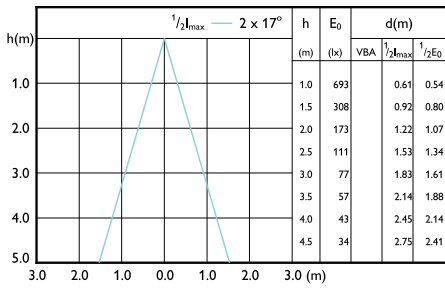

MASTER Ultra Efficient LED-spot

Beam Diagrams

Beam diagram - MAS LEDspot UE 2.1-50W
GU10 ND 840 EELA