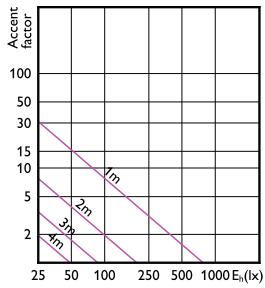

MASTER Ultra Efficient LED-spot

Accent Diagrams

Accent Diagram - MAS LEDspot UE 2.4-50W
GU10 ND 840 EELB