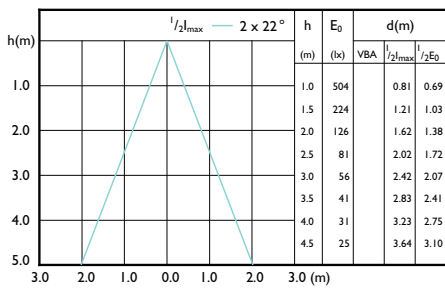

MASTER Ultra Efficient LED-spot

Beam Diagrams

Beam diagram - MAS LEDspot UE 2.1-50W
GU10 ND 840 EELA

Beam diagram - MAS LEDspot UE 2.1-50W
GU10 DIM 840 EELA

Beam diagram - MAS LEDspot UE 2.1-50W
GU10 ND 830 EELA