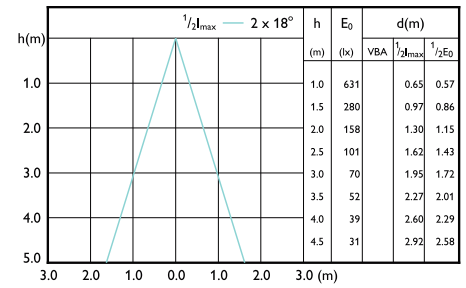

MASTER Ultra Efficient LED-spot

Beam Diagrams

Beam diagram - MAS LEDspot UE 2.1-50W
GU10 ND 840 EELA

Beam diagram - MAS LEDspot UE 2.1-50W
GU10 DIM 840 EELA

Beam diagram - MAS LEDspot UE 2.1-50W
GU10 ND 830 EELA