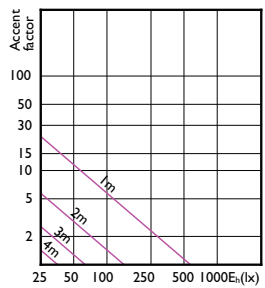

MASTER Ultra Efficient LED-spot

Accent Diagrams

Accent Diagram - MAS LEDspot UE 2.4-50W
GU10 ND 840 EELB

Accent Diagram - MAS LEDspot UE 2.1-50W
GU10 ND 830 EELA

Accent Diagram - MAS LEDspot UE 2.1-50W
GU10 ND 840 EELA