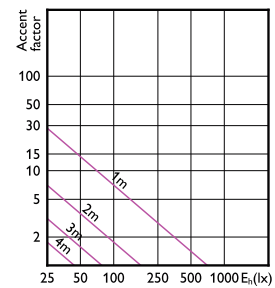

Accent Diagram - MAS LEDspot UE 2.1-50W
GU10 ND 827 EELA

Accent Diagram - MAS LEDspot UE 2.1-50W
GU10 DIM 827 EELA