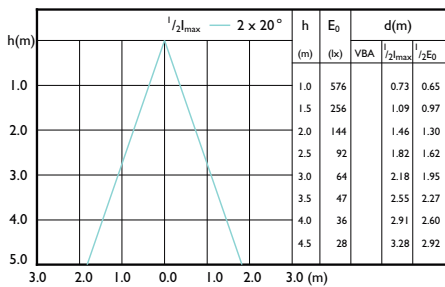

Beam diagram - MAS LEDspot UE 2.1-50W
GU10 DIM 830 EELA