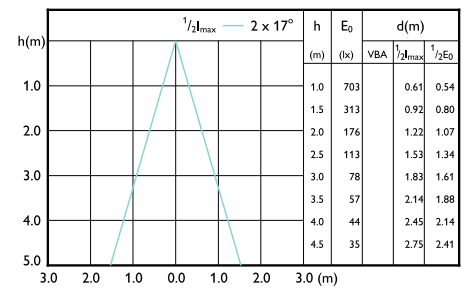

Beam diagram - MAS LEDspot UE 2.1-50W
GU10 ND 827 EELA