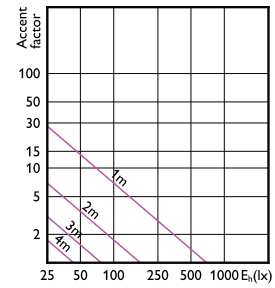

MASTER Ultra Efficient LED-spot

Accent Diagrams

Accent Diagram - MAS LEDspot UE 2.4-50W
GU10 ND 840 EELB

Accent Diagram - MAS LEDspot UE 2.1-50W
GU10 ND 830 EELA

Accent Diagram - MAS LEDspot UE 2.1-50W
GU10 ND 840 EELA