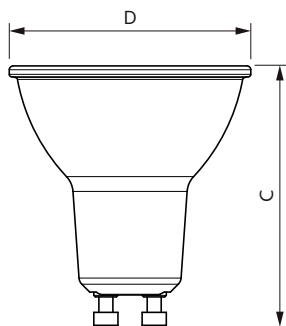

MASTER Ultra Efficient LED-spot

Versions

LEDspots EU3 PR16 GU10

Målskitse

Product	D	C
MAS LEDspot UE 2.1-50W GU10 ND 827 EELA	50 mm	54 mm
MAS LEDspot UE 2.1-50W GU10 ND 830 EELA	50 mm	54 mm
MAS LEDspot UE 2.1-50W GU10 ND 840 EELA	50 mm	54 mm