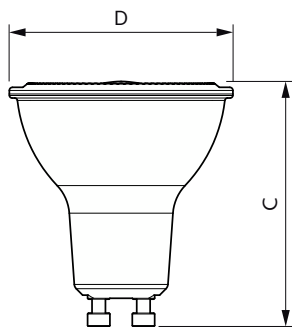

MASTER Ultra Efficient LED-spot

Versions

LEDspots EU3 PR16 GU10

Målskitse

Product	D	C
MAS LEDspot UE 2.1-50W GU10 ND 827 EELA	50 mm	54 mm
MAS LEDspot UE 2.1-50W GU10 ND 830 EELA	50 mm	54 mm
MAS LEDspot UE 2.1-50W GU10 ND 840 EELA	50 mm	54 mm