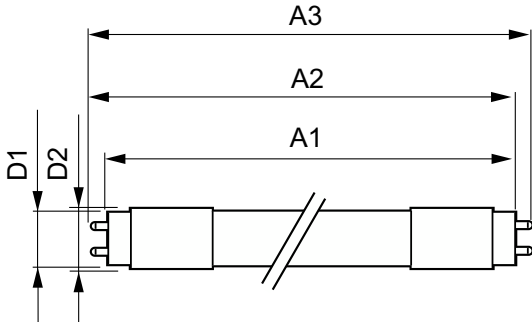

Application

- Industry & warehouse
- Office, education & retail

MASTER LEDtube T8 UltraEfficient

Dimensional drawing

Product	D1	D2	A1	A2	A3
MAS LEDtube 1200mm UE 11.9W 840 T8 EELA	25.8 mm	28 mm	1,198.2 mm	1,205.3 mm	1,212.4 mm
MAS LEDtube 1200mm UE 11.9W 865 T8 EELA	25.8 mm	28 mm	1,198.2 mm	1,205.3 mm	1,212.4 mm
MAS LEDtube 1200mm UE 13.5W 830 T8	25.8 mm	28 mm	1,198.2 mm	1,205.3 mm	1,212.4 mm
MAS LEDtube 1200mm UE 13.5W 840 T8	25.8 mm	28 mm	1,198.2 mm	1,205.3 mm	1,212.4 mm
MAS LEDtube 1200mm UE 13.5W 865 T8	25.8 mm	28 mm	1,198.2 mm	1,205.3 mm	1,212.4 mm
MAS LEDtube 1500mm UE 17.6W 840 T8 EELA	25.8 mm	28 mm	1,498.8 mm	1,505.9 mm	1,513 mm
MAS LEDtube 1500mm UE 17.6W 865 T8 EELA	25.8 mm	28 mm	1,498.8 mm	1,505.9 mm	1,513 mm
MAS LEDtube 1500mm UE 20W 830 T8	25.8 mm	28 mm	1,498.8 mm	1,505.9 mm	1,513 mm
MAS LEDtube 1500mm UE 20W 840 T8	25.8 mm	28 mm	1,498.8 mm	1,505.9 mm	1,513 mm
MAS LEDtube 1500mm UE 20W 865 T8	25.8 mm	28 mm	1,498.8 mm	1,505.9 mm	1,513 mm