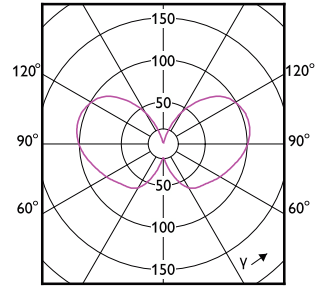

MASTER UltraEfficient LED bulb