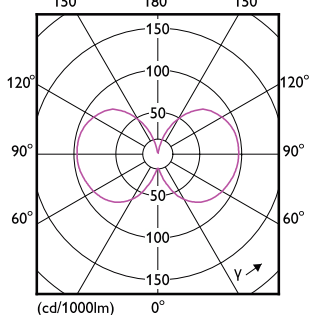

MASTER UltraEfficient LED bulb