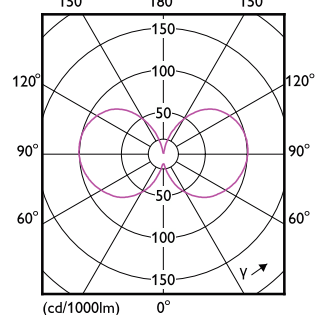

MASTER UltraEfficient LED bulb