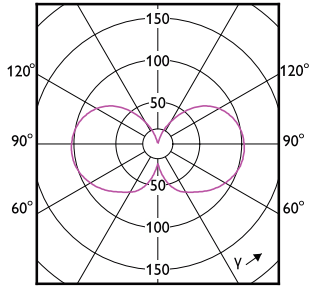

MASTER UltraEfficient LED bulb