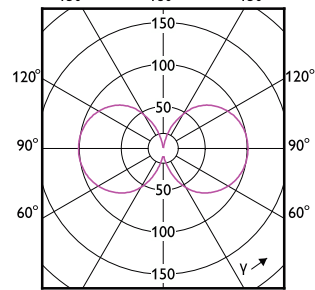

MASTER UltraEfficient LED bulb