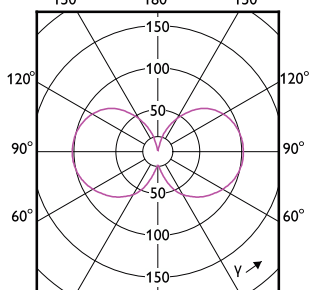

MASTER UltraEfficient LED bulb