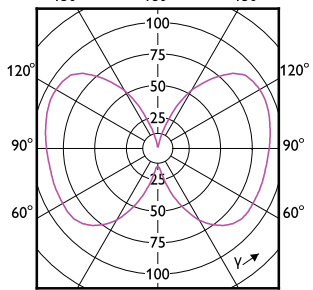

MASTER UltraEfficient LED bulb