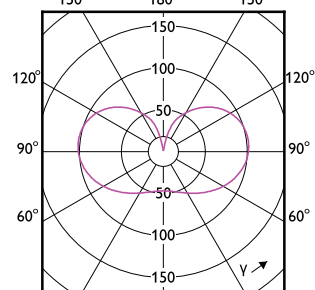

MASTER UltraEfficient LED bulb