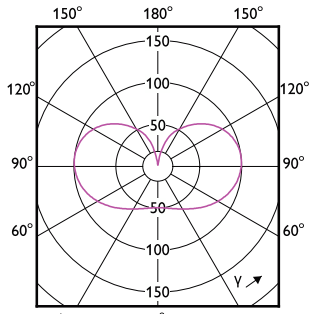

MASTER LEDbulb Ultra Efficient