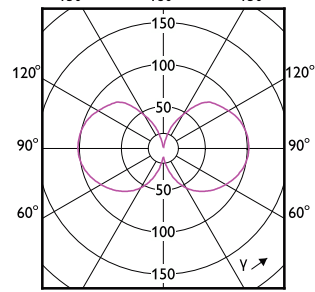

MASTER LEDbulb Ultra Efficient