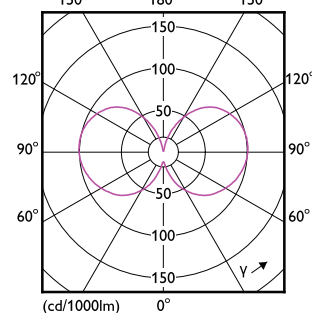

MASTER LEDbulb Ultra Efficient