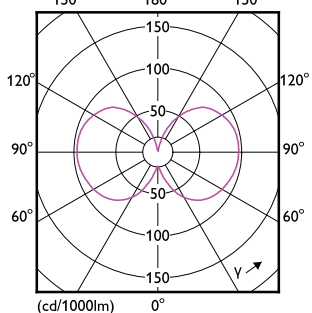

MASTER LEDbulb Ultra Efficient