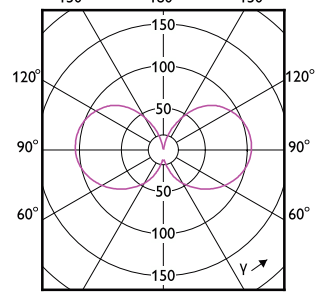

MASTER LEDbulb Ultra Efficient