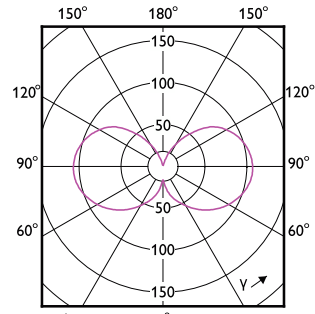

MASTER LEDbulb Ultra Efficient