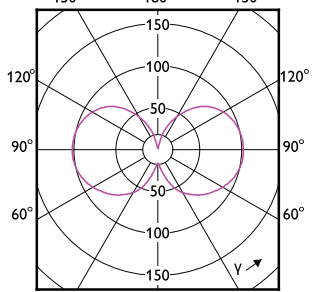

MASTER LEDbulb Ultra Efficient