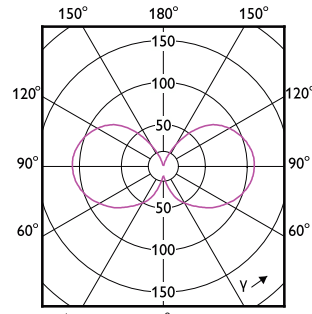

MASTER LEDbulb Ultra Efficient