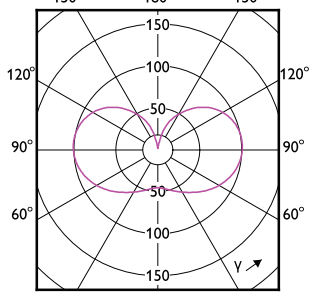

MASTER LEDbulb Ultra Efficient