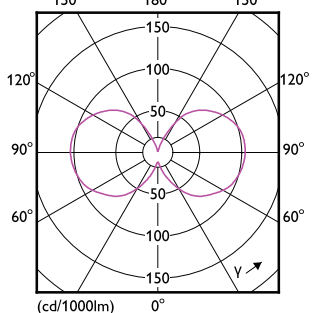

MASTER LEDbulb Ultra Efficient