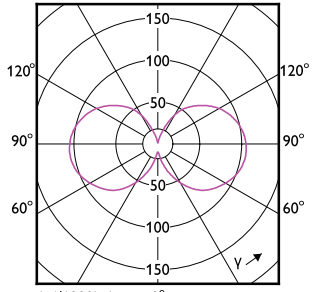

MASTER LEDbulb Ultra Efficient