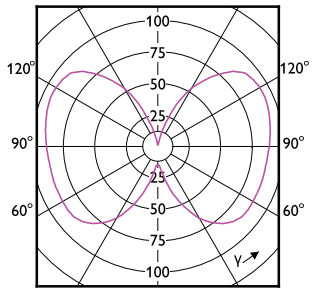

MASTER LEDbulb Ultra Efficient