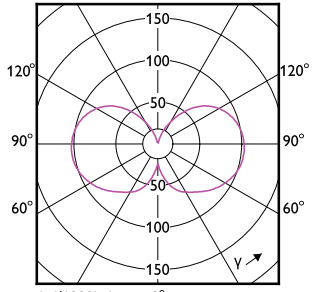

MASTER LEDbulb Ultra Efficient