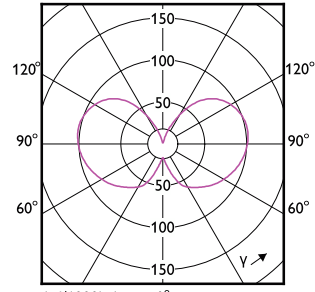

MASTER LEDbulb Ultra Efficient