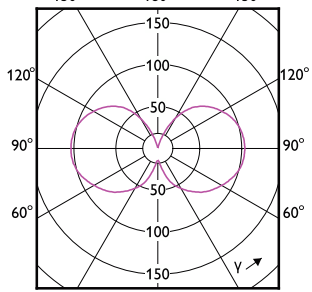

MASTER LEDbulb Ultra Efficient