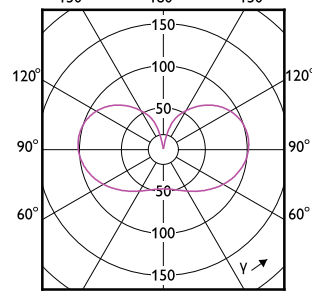

MASTER LEDbulb Ultra Efficient