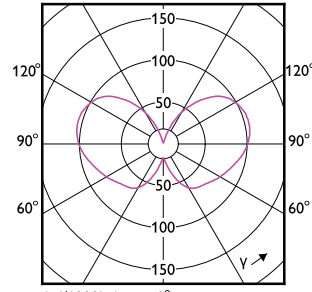

MASTER LEDbulb Ultra Efficient