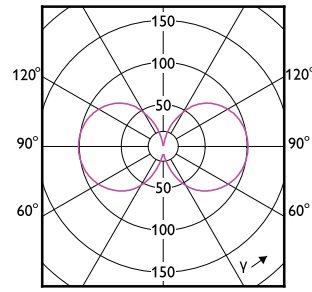

MASTER LEDbulb Ultra Efficient