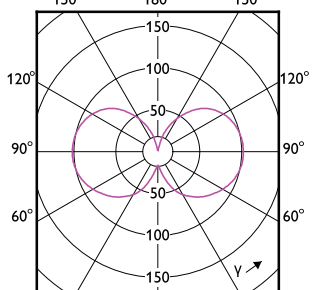

MASTER LEDbulb Ultra Efficient