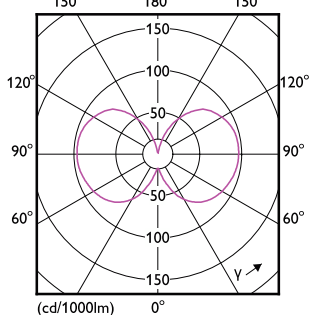

MASTER LEDbulb Ultra Efficient