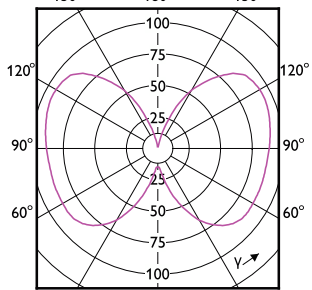

MASTER LEDbulb Ultra Efficient