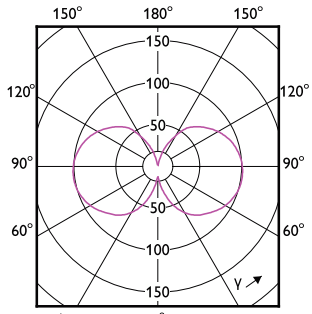

MASTER LEDbulb Ultra Efficient