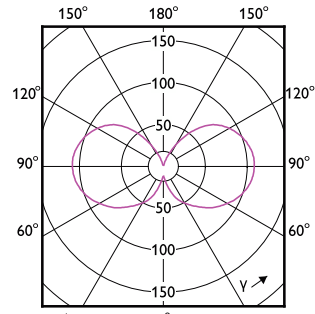

MASTER LEDbulb Ultra Efficient