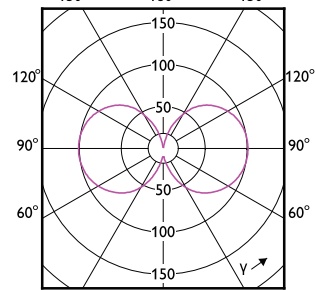

MASTER LEDbulb Ultra Efficient