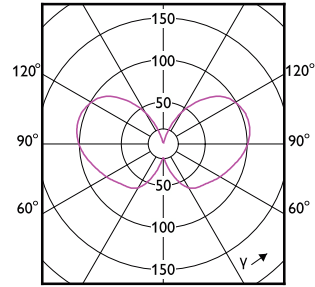

MASTER LEDbulb Ultra Efficient