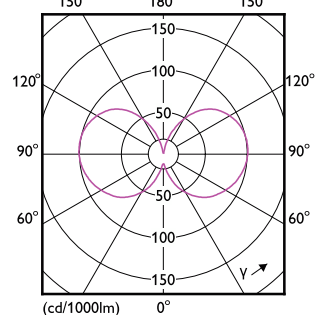

MASTER LEDbulb Ultra Efficient