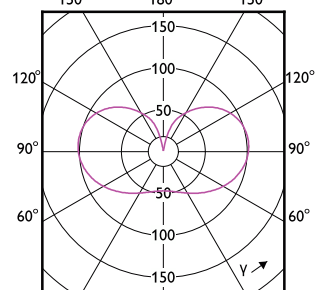

MASTER LEDbulb Ultra Efficient