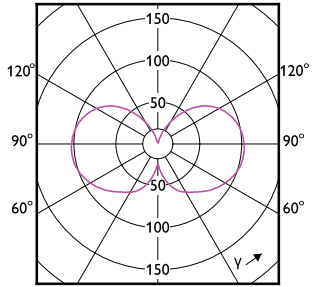

MASTER LEDbulb Ultra Efficient