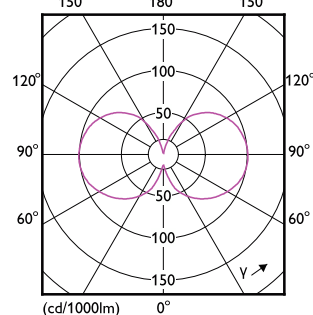

Order Code	Full Product Name	Energiankulutus kWh/1000 h
929003702902	MAS LEDBulbND4-60W E27 830 A60 CL G UE	4 kWh
929003066802	MAS LEDBulbND4-60W E27 840 A60 CL G EELA	4 kWh
929003642502	MAS LEDBulbND4-60W E27 827 G95 CL G UE	4 kWh
929003066402	MAS LEDBulbND2,3-40W E27830 A60CL G EELA	3 kWh
929003480002	MAS LEDBulbND4-60W E27 830 A60 FR G UE	4 kWh
929003480102	MAS LEDBulbND4-60W E27 840 A60 FR G UE	4 kWh
929003622902	MAS LEDBulbND2,3-40W E27 827 A60 FR G UE	3 kWh
929003623302	MAS LEDBulbND2,3-40W E27 840 A60 FR G UE	3 kWh
929003623702	MAS LEDBulbND4-60W E27 827 A60 FR G UE	4 kWh
929003624102	MAS LEDBulbND4-60W E27 840 A60 FR G UE	4 kWh
929003624502	MAS LEDBulbND5,2-75W E27 827 A60 FR G UE	6 kWh
929003624902	MAS LEDBulbND5,2-75W E27 840 A60 FR G UE	6 kWh
929003625302	MAS LEDBulbND7,3-100W E27 827 A60 FR GUE	8 kWh
929003625702	MAS LEDBulbND7,3-100W E27 840 A60 FR GUE	8 kWh
929003702702	MAS LEDBulbND2,3-40W E27 830 A60 FR G UE	3 kWh
929003703102	MAS LEDBulbND4-60W E27 830 A60 FR G UE	4 kWh
929003703502	MAS LEDBulbND5,2-75W E27 830 A60 FR G UE	6 kWh
929003703902	MAS LEDBulbND7,3-100W E27 830 A60 FR GUE	8 kWh
929003624302	MAS LEDBulbND5,2-75W E27 827 A60 CL G UE	6 kWh
929003703302	MAS LEDBulbND5,2-75W E27 830 A60 CL G UE	6 kWh
929003625102	MAS LEDBulbND7,3-100W E27 827 A60 CL GUE	8 kWh
929003703702	MAS LEDBulbND7,3-100W E27 830 A60 CL GUE	8 kWh
929003480202	MAS LEDBulbND7,3-100WE27830 A70 FRG UE	8 kWh
929003480302	MAS LEDBulbND7,3-100WE27840 A70 FRG UE	8 kWh
929003642402	MAS LEDBulbND4-60W E27 827 ST64 CL G UE	4 kWh
929003480602	MAS LEDBulbND7,3-100WE27830 A70 CLG UE	8 kWh
929003480702	MAS LEDBulbND7,3-100WE27840 A70 CLG UE	8 kWh
929003624702	MAS LEDBulbND5,2-75W E27 840 A60 CL G UE	6 kWh
929003642602	MAS LEDBulbND4-60W E27 840 G95 CL G UE	4 kWh
929003691502	MAS LEDBulb D 4-60W E27 827 A60 CL G UE	4 kWh
929003691702	MAS LEDBulb D 4-60W E27 830 A60 CL G UE	4 kWh
929003625502	MAS LEDBulbND7,3-100W E27 840 A60 CL GUE	8 kWh
929003623102	MAS LEDBulbND2,3-40W E27 840 A60 CL G UE	3 kWh
929003622702	MAS LEDBulbND2,3-40W E27 827 A60 CL G UE	3 kWh
929003702502	MAS LEDBulbND2,3-40W E27 830 A60 CL G UE	3 kWh
929003691602	MAS LEDBulb D 4-60W E27 827 A60 FR G UE	4 kWh
929003691802	MAS LEDBulb D 4-60W E27 830 A60 FR G UE	4 kWh
929003066502	MAS LEDBulbND2,3-40W E27840 A60CL G EELA	3 kWh