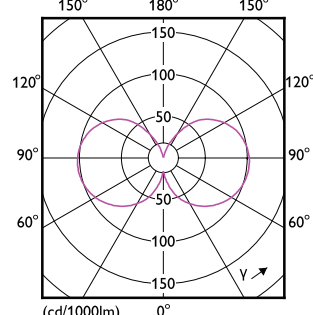

Order Code	Full Product Name	Energiankulutus kWh/1000 h
929003702902	MAS LEDBulbND4-60W E27 830 A60 CL G UE	4 kWh
929003066802	MAS LEDBulbND4-60W E27 840 A60 CL G EELA	4 kWh
929003642502	MAS LEDBulbND4-60W E27 827 G95 CL G UE	4 kWh
929003066402	MAS LEDBulbND2,3-40W E27830 A60CL G EELA	3 kWh
929003480002	MAS LEDBulbND4-60W E27 830 A60 FR G UE	4 kWh
929003480102	MAS LEDBulbND4-60W E27 840 A60 FR G UE	4 kWh
929003622902	MAS LEDBulbND2,3-40W E27 827 A60 FR G UE	3 kWh
929003623302	MAS LEDBulbND2,3-40W E27 840 A60 FR G UE	3 kWh
929003623702	MAS LEDBulbND4-60W E27 827 A60 FR G UE	4 kWh
929003624102	MAS LEDBulbND4-60W E27 840 A60 FR G UE	4 kWh
929003624502	MAS LEDBulbND5,2-75W E27 827 A60 FR G UE	6 kWh
929003624902	MAS LEDBulbND5,2-75W E27 840 A60 FR G UE	6 kWh
929003625302	MAS LEDBulbND7,3-100W E27 827 A60 FR GUE	8 kWh
929003625702	MAS LEDBulbND7,3-100W E27 840 A60 FR GUE	8 kWh
929003702702	MAS LEDBulbND2,3-40W E27 830 A60 FR G UE	3 kWh
929003703102	MAS LEDBulbND4-60W E27 830 A60 FR G UE	4 kWh
929003703502	MAS LEDBulbND5,2-75W E27 830 A60 FR G UE	6 kWh
929003703902	MAS LEDBulbND7,3-100W E27 830 A60 FR GUE	8 kWh
929003624302	MAS LEDBulbND5,2-75W E27 827 A60 CL G UE	6 kWh
929003703302	MAS LEDBulbND5,2-75W E27 830 A60 CL G UE	6 kWh
929003625102	MAS LEDBulbND7,3-100W E27 827 A60 CL GUE	8 kWh
929003703702	MAS LEDBulbND7,3-100W E27 830 A60 CL GUE	8 kWh
929003480202	MAS LEDBulbND7,3-100WE27830 A70 FRG UE	8 kWh
929003480302	MAS LEDBulbND7,3-100WE27840 A70 FRG UE	8 kWh
929003642402	MAS LEDBulbND4-60W E27 827 ST64 CL G UE	4 kWh
929003480602	MAS LEDBulbND7,3-100WE27830 A70 CLG UE	8 kWh
929003480702	MAS LEDBulbND7,3-100WE27840 A70 CLG UE	8 kWh
929003624702	MAS LEDBulbND5,2-75W E27 840 A60 CL G UE	6 kWh
929003642602	MAS LEDBulbND4-60W E27 840 G95 CL G UE	4 kWh
929003691502	MAS LEDBulb D 4-60W E27 827 A60 CL G UE	4 kWh
929003691702	MAS LEDBulb D 4-60W E27 830 A60 CL G UE	4 kWh
929003625502	MAS LEDBulbND7,3-100W E27 840 A60 CL GUE	8 kWh
929003623102	MAS LEDBulbND2,3-40W E27 840 A60 CL G UE	3 kWh
929003622702	MAS LEDBulbND2,3-40W E27 827 A60 CL G UE	3 kWh
929003702502	MAS LEDBulbND2,3-40W E27 830 A60 CL G UE	3 kWh
929003691602	MAS LEDBulb D 4-60W E27 827 A60 FR G UE	4 kWh
929003691802	MAS LEDBulb D 4-60W E27 830 A60 FR G UE	4 kWh
929003066502	MAS LEDBulbND2,3-40W E27840 A60CL G EELA	3 kWh