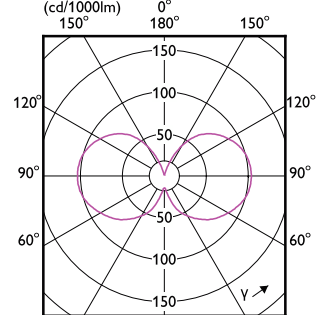

(cd/1000lm) 0°