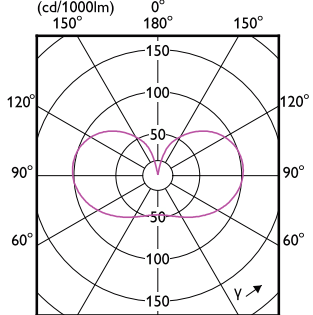

MASTER UltraEfficient -LED-lamppu

(cd/1000lm) 0°