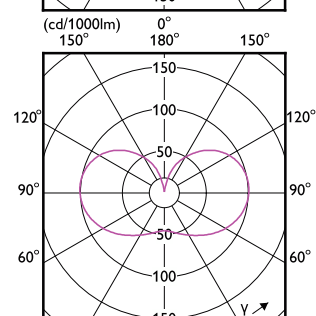

(cd/1000lm) 0°