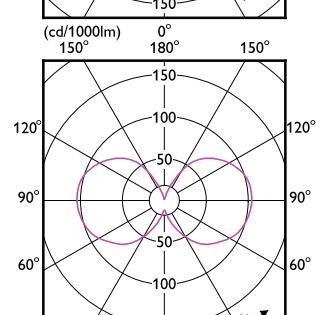

(cd/1000lm) 0°