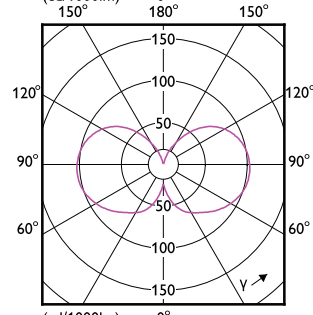

Order Code	Full Product Name	Energiankulutus kWh/1000 h
929003702902	MAS LEDBulbND4-60W E27 830 A60 CL G UE	4 kWh
929003066802	MAS LEDBulbND4-60W E27 840 A60 CL G EELA	4 kWh
929003642502	MAS LEDBulbND4-60W E27 827 G95 CL G UE	4 kWh
929003066402	MAS LEDBulbND2,3-40W E27830 A60CL G EELA	3 kWh
929003480002	MAS LEDBulbND4-60W E27 830 A60 FR G UE	4 kWh
929003480102	MAS LEDBulbND4-60W E27 840 A60 FR G UE	4 kWh
929003622902	MAS LEDBulbND2,3-40W E27 827 A60 FR G UE	3 kWh
929003623302	MAS LEDBulbND2,3-40W E27 840 A60 FR G UE	3 kWh
929003623702	MAS LEDBulbND4-60W E27 827 A60 FR G UE	4 kWh
929003624102	MAS LEDBulbND4-60W E27 840 A60 FR G UE	4 kWh
929003624502	MAS LEDBulbND5,2-75W E27 827 A60 FR G UE	6 kWh
929003624902	MAS LEDBulbND5,2-75W E27 840 A60 FR G UE	6 kWh
929003625302	MAS LEDBulbND7,3-100W E27 827 A60 FR GUE	8 kWh
929003625702	MAS LEDBulbND7,3-100W E27 840 A60 FR GUE	8 kWh
929003702702	MAS LEDBulbND2,3-40W E27 830 A60 FR G UE	3 kWh
929003703102	MAS LEDBulbND4-60W E27 830 A60 FR G UE	4 kWh
929003703502	MAS LEDBulbND5,2-75W E27 830 A60 FR G UE	6 kWh
929003703902	MAS LEDBulbND7,3-100W E27 830 A60 FR GUE	8 kWh
929003624302	MAS LEDBulbND5,2-75W E27 827 A60 CL G UE	6 kWh
929003703302	MAS LEDBulbND5,2-75W E27 830 A60 CL G UE	6 kWh
929003625102	MAS LEDBulbND7,3-100W E27 827 A60 CL GUE	8 kWh
929003703702	MAS LEDBulbND7,3-100W E27 830 A60 CL GUE	8 kWh
929003480202	MAS LEDBulbND7,3-100WE27830 A70 FRG UE	8 kWh
929003480302	MAS LEDBulbND7,3-100WE27840 A70 FRG UE	8 kWh
929003642402	MAS LEDBulbND4-60W E27 827 ST64 CL G UE	4 kWh
929003480602	MAS LEDBulbND7,3-100WE27830 A70 CLG UE	8 kWh
929003480702	MAS LEDBulbND7,3-100WE27840 A70 CLG UE	8 kWh
929003624702	MAS LEDBulbND5,2-75W E27 840 A60 CL G UE	6 kWh
929003642602	MAS LEDBulbND4-60W E27 840 G95 CL G UE	4 kWh
929003691502	MAS LEDBulb D 4-60W E27 827 A60 CL G UE	4 kWh
929003691702	MAS LEDBulb D 4-60W E27 830 A60 CL G UE	4 kWh
929003625502	MAS LEDBulbND7,3-100W E27 840 A60 CL GUE	8 kWh
929003623102	MAS LEDBulbND2,3-40W E27 840 A60 CL G UE	3 kWh
929003622702	MAS LEDBulbND2,3-40W E27 827 A60 CL G UE	3 kWh
929003702502	MAS LEDBulbND2,3-40W E27 830 A60 CL G UE	3 kWh
929003691602	MAS LEDBulb D 4-60W E27 827 A60 FR G UE	4 kWh
929003691802	MAS LEDBulb D 4-60W E27 830 A60 FR G UE	4 kWh
929003066502	MAS LEDBulbND2,3-40W E27840 A60CL G EELA	3 kWh