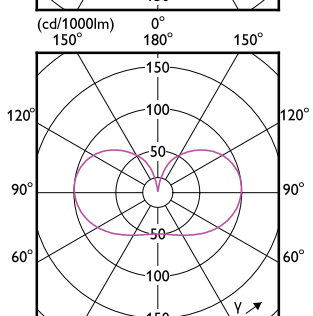

MASTER UltraEfficient -LED-lamppu

(cd/1000lm) 0°