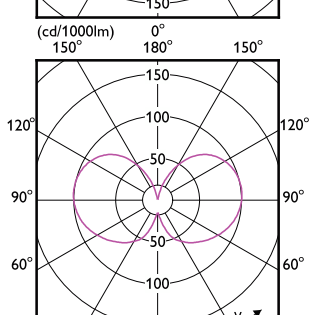

MASTER UltraEfficient -LED-lamppu

(cd/1000lm) 0°