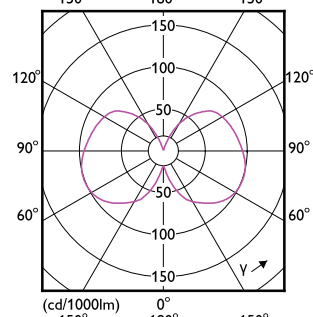

Order Code	Full Product Name	Energiankulutus kWh/1000 h
929003702902	MAS LEDBulbND4-60W E27 830 A60 CL G UE	4 kWh
929003066802	MAS LEDBulbND4-60W E27 840 A60 CL G EELA	4 kWh
929003642502	MAS LEDBulbND4-60W E27 827 G95 CL G UE	4 kWh
929003066402	MAS LEDBulbND2,3-40W E27830 A60CL G EELA	3 kWh
929003480002	MAS LEDBulbND4-60W E27 830 A60 FR G UE	4 kWh
929003480102	MAS LEDBulbND4-60W E27 840 A60 FR G UE	4 kWh
929003622902	MAS LEDBulbND2,3-40W E27 827 A60 FR G UE	3 kWh
929003623302	MAS LEDBulbND2,3-40W E27 840 A60 FR G UE	3 kWh
929003623702	MAS LEDBulbND4-60W E27 827 A60 FR G UE	4 kWh
929003624102	MAS LEDBulbND4-60W E27 840 A60 FR G UE	4 kWh
929003624502	MAS LEDBulbND5,2-75W E27 827 A60 FR G UE	6 kWh
929003624902	MAS LEDBulbND5,2-75W E27 840 A60 FR G UE	6 kWh
929003625302	MAS LEDBulbND7,3-100W E27 827 A60 FR GUE	8 kWh
929003625702	MAS LEDBulbND7,3-100W E27 840 A60 FR GUE	8 kWh
929003702702	MAS LEDBulbND2,3-40W E27 830 A60 FR G UE	3 kWh
929003703102	MAS LEDBulbND4-60W E27 830 A60 FR G UE	4 kWh
929003703502	MAS LEDBulbND5,2-75W E27 830 A60 FR G UE	6 kWh
929003703902	MAS LEDBulbND7,3-100W E27 830 A60 FR GUE	8 kWh
929003624302	MAS LEDBulbND5,2-75W E27 827 A60 CL G UE	6 kWh
929003703302	MAS LEDBulbND5,2-75W E27 830 A60 CL G UE	6 kWh
929003625102	MAS LEDBulbND7,3-100W E27 827 A60 CL GUE	8 kWh
929003703702	MAS LEDBulbND7,3-100W E27 830 A60 CL GUE	8 kWh
929003480202	MAS LEDBulbND7,3-100WE27830 A70 FRG UE	8 kWh
929003480302	MAS LEDBulbND7,3-100WE27840 A70 FRG UE	8 kWh
929003642402	MAS LEDBulbND4-60W E27 827 ST64 CL G UE	4 kWh
929003480602	MAS LEDBulbND7,3-100WE27830 A70 CLG UE	8 kWh
929003480702	MAS LEDBulbND7,3-100WE27840 A70 CLG UE	8 kWh
929003624702	MAS LEDBulbND5,2-75W E27 840 A60 CL G UE	6 kWh
929003642602	MAS LEDBulbND4-60W E27 840 G95 CL G UE	4 kWh
929003691502	MAS LEDBulb D 4-60W E27 827 A60 CL G UE	4 kWh
929003691702	MAS LEDBulb D 4-60W E27 830 A60 CL G UE	4 kWh
929003625502	MAS LEDBulbND7,3-100W E27 840 A60 CL GUE	8 kWh
929003623102	MAS LEDBulbND2,3-40W E27 840 A60 CL G UE	3 kWh
929003622702	MAS LEDBulbND2,3-40W E27 827 A60 CL G UE	3 kWh
929003702502	MAS LEDBulbND2,3-40W E27 830 A60 CL G UE	3 kWh
929003691602	MAS LEDBulb D 4-60W E27 827 A60 FR G UE	4 kWh
929003691802	MAS LEDBulb D 4-60W E27 830 A60 FR G UE	4 kWh
929003066502	MAS LEDBulbND2,3-40W E27840 A60CL G EELA	3 kWh