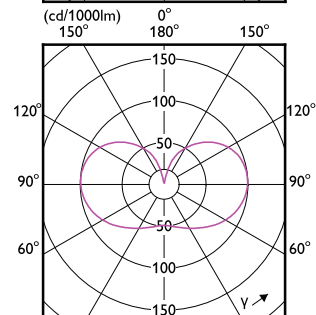

(cd/1000lm) 0°