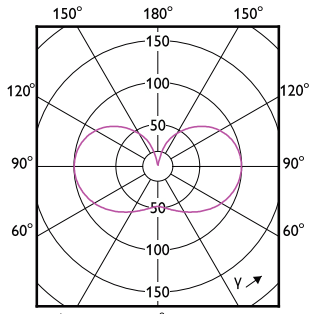

MASTER UltraEfficient -LED-lamppu

(cd/1000lm) 0°