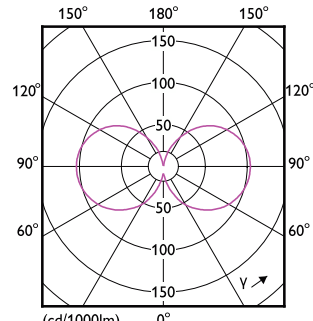

Order Code	Full Product Name	Energiankulutus kWh/1000 h
929003702902	MAS LEDBulbND4-60W E27 830 A60 CL G UE	4 kWh
929003066802	MAS LEDBulbND4-60W E27 840 A60 CL G EELA	4 kWh
929003642502	MAS LEDBulbND4-60W E27 827 G95 CL G UE	4 kWh
929003066402	MAS LEDBulbND2,3-40W E27830 A60CL G EELA	3 kWh
929003480002	MAS LEDBulbND4-60W E27 830 A60 FR G UE	4 kWh
929003480102	MAS LEDBulbND4-60W E27 840 A60 FR G UE	4 kWh
929003622902	MAS LEDBulbND2,3-40W E27 827 A60 FR G UE	3 kWh
929003623302	MAS LEDBulbND2,3-40W E27 840 A60 FR G UE	3 kWh
929003623702	MAS LEDBulbND4-60W E27 827 A60 FR G UE	4 kWh
929003624102	MAS LEDBulbND4-60W E27 840 A60 FR G UE	4 kWh
929003624502	MAS LEDBulbND5,2-75W E27 827 A60 FR G UE	6 kWh
929003624902	MAS LEDBulbND5,2-75W E27 840 A60 FR G UE	6 kWh
929003625302	MAS LEDBulbND7,3-100W E27 827 A60 FR GUE	8 kWh
929003625702	MAS LEDBulbND7,3-100W E27 840 A60 FR GUE	8 kWh
929003702702	MAS LEDBulbND2,3-40W E27 830 A60 FR G UE	3 kWh
929003703102	MAS LEDBulbND4-60W E27 830 A60 FR G UE	4 kWh
929003703502	MAS LEDBulbND5,2-75W E27 830 A60 FR G UE	6 kWh
929003703902	MAS LEDBulbND7,3-100W E27 830 A60 FR GUE	8 kWh
929003624302	MAS LEDBulbND5,2-75W E27 827 A60 CL G UE	6 kWh
929003703302	MAS LEDBulbND5,2-75W E27 830 A60 CL G UE	6 kWh
929003625102	MAS LEDBulbND7,3-100W E27 827 A60 CL GUE	8 kWh
929003703702	MAS LEDBulbND7,3-100W E27 830 A60 CL GUE	8 kWh
929003480202	MAS LEDBulbND7,3-100WE27830 A70 FRG UE	8 kWh
929003480302	MAS LEDBulbND7,3-100WE27840 A70 FRG UE	8 kWh
929003642402	MAS LEDBulbND4-60W E27 827 ST64 CL G UE	4 kWh
929003480602	MAS LEDBulbND7,3-100WE27830 A70 CLG UE	8 kWh
929003480702	MAS LEDBulbND7,3-100WE27840 A70 CLG UE	8 kWh
929003624702	MAS LEDBulbND5,2-75W E27 840 A60 CL G UE	6 kWh
929003642602	MAS LEDBulbND4-60W E27 840 G95 CL G UE	4 kWh
929003691502	MAS LEDBulb D 4-60W E27 827 A60 CL G UE	4 kWh
929003691702	MAS LEDBulb D 4-60W E27 830 A60 CL G UE	4 kWh
929003625502	MAS LEDBulbND7,3-100W E27 840 A60 CL GUE	8 kWh
929003623102	MAS LEDBulbND2,3-40W E27 840 A60 CL G UE	3 kWh
929003622702	MAS LEDBulbND2,3-40W E27 827 A60 CL G UE	3 kWh
929003702502	MAS LEDBulbND2,3-40W E27 830 A60 CL G UE	3 kWh
929003691602	MAS LEDBulb D 4-60W E27 827 A60 FR G UE	4 kWh
929003691802	MAS LEDBulb D 4-60W E27 830 A60 FR G UE	4 kWh
929003066502	MAS LEDBulbND2,3-40W E27840 A60CL G EELA	3 kWh