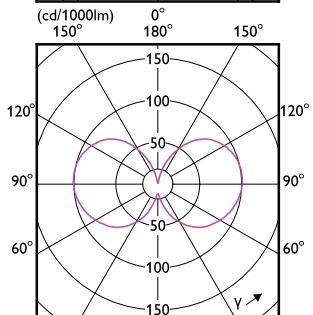

MASTER UltraEfficient -LED-lamppu

(cd/1000lm) 0°