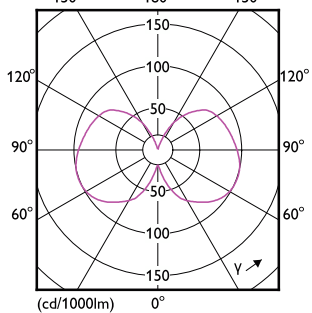

MASTER UltraEfficient LED bulb

Order Code	Full Product Name	Energy
		Consumption kWh/ 1000 h
929003703502	MAS LEDBulbND5.2-75W E27 830 A60 FR G UE	6 kWh
929003703902	MAS LEDBulbND7.3-100W E27 830 A60 FR GUE	8 kWh
929003624302	MAS LEDBulbND5.2-75W E27 827 A60 CL G UE	6 kWh
929003703302	MAS LEDBulbND5.2-75W E27 830 A60 CL G UE	6 kWh
929003625102	MAS LEDBulbND7.3-100W E27 827 A60 CL GUE	8 kWh
929003703702	MAS LEDBulbND7.3-100W E27 830 A60 CL GUE	8 kWh
929003480202	MAS LEDBulbND7.3-100WE27830 A70 FRG UE	8 kWh
929003480302	MAS LEDBulbND7.3-100WE27840 A70 FRG UE	8 kWh
929003642402	MAS LEDBulbND4-60W E27 827 ST64 CL G UE	4 kWh
929003480602	MAS LEDBulbND7.3-100WE27830 A70 CLG UE	8 kWh
929003480702	MAS LEDBulbND7.3-100WE27840 A70 CLG UE	8 kWh
929003624702	MAS LEDBulbND5.2-75W E27 840 A60 CL G UE	6 kWh
929003642602	MAS LEDBulbND4-60W E27 840 G95 CL G UE	4 kWh
929003066702	MAS LEDBulbND4-60W E27 830 A60 CL G EELA	4 kWh
929003691502	MAS LEDBulb D 4-60W E27 827 A60 CL G UE	4 kWh
929003691702	MAS LEDBulb D 4-60W E27 830 A60 CL G UE	4 kWh
929003625502	MAS LEDBulbND7.3-100W E27 840 A60 CL GUE	8 kWh
929003623102	MAS LEDBulbND2.3-40W E27 840 A60 CL G UE	3 kWh
929003622702	MAS LEDBulbND2.3-40W E27 827 A60 CL G UE	3 kWh
929003702502	MAS LEDBulbND2.3-40W E27 830 A60 CL G UE	3 kWh
929003691602	MAS LEDBulb D 4-60W E27 827 A60 FR G UE	4 kWh
929003691802	MAS LEDBulb D 4-60W E27 830 A60 FR G UE	4 kWh
929003066502	MAS LEDBulbND2.3-40W E27840 A60CL G EELA	3 kWh