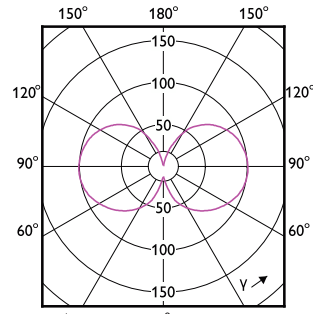

MASTER UltraEfficient LED bulb

Order Code	Full Product Name	Energy
		Consumption kWh/ 1000 h
929003703502	MAS LEDBulbND5.2-75W E27 830 A60 FR G UE	6 kWh
929003703902	MAS LEDBulbND7.3-100W E27 830 A60 FR GUE	8 kWh
929003624302	MAS LEDBulbND5.2-75W E27 827 A60 CL G UE	6 kWh
929003703302	MAS LEDBulbND5.2-75W E27 830 A60 CL G UE	6 kWh
929003625102	MAS LEDBulbND7.3-100W E27 827 A60 CL GUE	8 kWh
929003703702	MAS LEDBulbND7.3-100W E27 830 A60 CL GUE	8 kWh
929003480202	MAS LEDBulbND7.3-100WE27830 A70 FRG UE	8 kWh
929003480302	MAS LEDBulbND7.3-100WE27840 A70 FRG UE	8 kWh
929003642402	MAS LEDBulbND4-60W E27 827 ST64 CL G UE	4 kWh
929003480602	MAS LEDBulbND7.3-100WE27830 A70 CLG UE	8 kWh
929003480702	MAS LEDBulbND7.3-100WE27840 A70 CLG UE	8 kWh
929003624702	MAS LEDBulbND5.2-75W E27 840 A60 CL G UE	6 kWh
929003642602	MAS LEDBulbND4-60W E27 840 G95 CL G UE	4 kWh
929003066702	MAS LEDBulbND4-60W E27 830 A60 CL G EELA	4 kWh
929003691502	MAS LEDBulb D 4-60W E27 827 A60 CL G UE	4 kWh
929003691702	MAS LEDBulb D 4-60W E27 830 A60 CL G UE	4 kWh
929003625502	MAS LEDBulbND7.3-100W E27 840 A60 CL GUE	8 kWh
929003623102	MAS LEDBulbND2.3-40W E27 840 A60 CL G UE	3 kWh
929003622702	MAS LEDBulbND2.3-40W E27 827 A60 CL G UE	3 kWh
929003702502	MAS LEDBulbND2.3-40W E27 830 A60 CL G UE	3 kWh
929003691602	MAS LEDBulb D 4-60W E27 827 A60 FR G UE	4 kWh
929003691802	MAS LEDBulb D 4-60W E27 830 A60 FR G UE	4 kWh
929003066502	MAS LEDBulbND2.3-40W E27840 A60CL G EELA	3 kWh