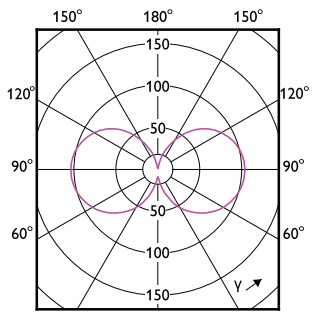

MASTER UltraEfficient LED bulb

Order Code	Full Product Name	Energy
		Consumption kWh/ 1000 h
929003703502	MAS LEDBulbND5.2-75W E27 830 A60 FR G UE	6 kWh
929003703902	MAS LEDBulbND7.3-100W E27 830 A60 FR GUE	8 kWh
929003624302	MAS LEDBulbND5.2-75W E27 827 A60 CL G UE	6 kWh
929003703302	MAS LEDBulbND5.2-75W E27 830 A60 CL G UE	6 kWh
929003625102	MAS LEDBulbND7.3-100W E27 827 A60 CL GUE	8 kWh
929003703702	MAS LEDBulbND7.3-100W E27 830 A60 CL GUE	8 kWh
929003480202	MAS LEDBulbND7.3-100WE27830 A70 FRG UE	8 kWh
929003480302	MAS LEDBulbND7.3-100WE27840 A70 FRG UE	8 kWh
929003642402	MAS LEDBulbND4-60W E27 827 ST64 CL G UE	4 kWh
929003480602	MAS LEDBulbND7.3-100WE27830 A70 CLG UE	8 kWh
929003480702	MAS LEDBulbND7.3-100WE27840 A70 CLG UE	8 kWh
929003624702	MAS LEDBulbND5.2-75W E27 840 A60 CL G UE	6 kWh
929003642602	MAS LEDBulbND4-60W E27 840 G95 CL G UE	4 kWh
929003066702	MAS LEDBulbND4-60W E27 830 A60 CL G EELA	4 kWh
929003691502	MAS LEDBulb D 4-60W E27 827 A60 CL G UE	4 kWh
929003691702	MAS LEDBulb D 4-60W E27 830 A60 CL G UE	4 kWh
929003625502	MAS LEDBulbND7.3-100W E27 840 A60 CL GUE	8 kWh
929003623102	MAS LEDBulbND2.3-40W E27 840 A60 CL G UE	3 kWh
929003622702	MAS LEDBulbND2.3-40W E27 827 A60 CL G UE	3 kWh
929003702502	MAS LEDBulbND2.3-40W E27 830 A60 CL G UE	3 kWh
929003691602	MAS LEDBulb D 4-60W E27 827 A60 FR G UE	4 kWh
929003691802	MAS LEDBulb D 4-60W E27 830 A60 FR G UE	4 kWh
929003066502	MAS LEDBulbND2.3-40W E27840 A60CL G EELA	3 kWh