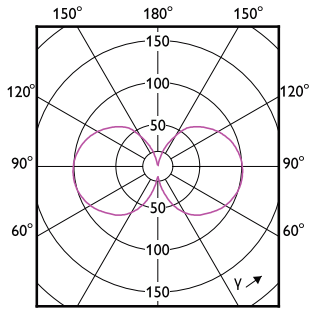

MASTER UltraEfficient LED bulb

(cd/1000lm) 0°