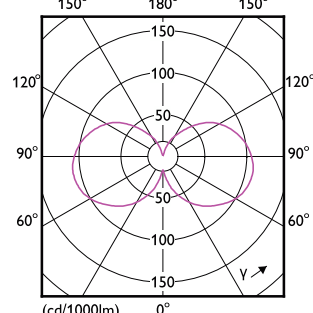

MASTER UltraEfficient LED bulb

Order Code	Full Product Name	Energy
		Consumption kWh/ 1000 h
929003703502	MAS LEDBulbND5.2-75W E27 830 A60 FR G UE	6 kWh
929003703902	MAS LEDBulbND7.3-100W E27 830 A60 FR GUE	8 kWh
929003624302	MAS LEDBulbND5.2-75W E27 827 A60 CL G UE	6 kWh
929003703302	MAS LEDBulbND5.2-75W E27 830 A60 CL G UE	6 kWh
929003625102	MAS LEDBulbND7.3-100W E27 827 A60 CL GUE	8 kWh
929003703702	MAS LEDBulbND7.3-100W E27 830 A60 CL GUE	8 kWh
929003480202	MAS LEDBulbND7.3-100WE27830 A70 FRG UE	8 kWh
929003480302	MAS LEDBulbND7.3-100WE27840 A70 FRG UE	8 kWh
929003642402	MAS LEDBulbND4-60W E27 827 ST64 CL G UE	4 kWh
929003480602	MAS LEDBulbND7.3-100WE27830 A70 CLG UE	8 kWh
929003480702	MAS LEDBulbND7.3-100WE27840 A70 CLG UE	8 kWh
929003624702	MAS LEDBulbND5.2-75W E27 840 A60 CL G UE	6 kWh
929003642602	MAS LEDBulbND4-60W E27 840 G95 CL G UE	4 kWh
929003066702	MAS LEDBulbND4-60W E27 830 A60 CL G EELA	4 kWh
929003691502	MAS LEDBulb D 4-60W E27 827 A60 CL G UE	4 kWh
929003691702	MAS LEDBulb D 4-60W E27 830 A60 CL G UE	4 kWh
929003625502	MAS LEDBulbND7.3-100W E27 840 A60 CL GUE	8 kWh
929003623102	MAS LEDBulbND2.3-40W E27 840 A60 CL G UE	3 kWh
929003622702	MAS LEDBulbND2.3-40W E27 827 A60 CL G UE	3 kWh
929003702502	MAS LEDBulbND2.3-40W E27 830 A60 CL G UE	3 kWh
929003691602	MAS LEDBulb D 4-60W E27 827 A60 FR G UE	4 kWh
929003691802	MAS LEDBulb D 4-60W E27 830 A60 FR G UE	4 kWh
929003066502	MAS LEDBulbND2.3-40W E27840 A60CL G EELA	3 kWh