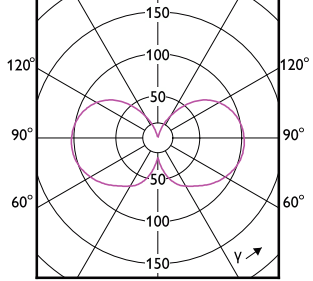

(cd/1000lm) 0°