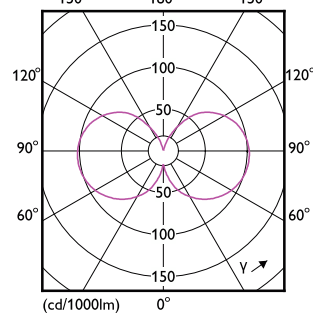

MASTER UltraEfficient LED bulb

Order Code	Full Product Name	Energy
		Consumption kWh/ 1000 h
929003703502	MAS LEDBulbND5.2-75W E27 830 A60 FR G UE	6 kWh
929003703902	MAS LEDBulbND7.3-100W E27 830 A60 FR GUE	8 kWh
929003624302	MAS LEDBulbND5.2-75W E27 827 A60 CL G UE	6 kWh
929003703302	MAS LEDBulbND5.2-75W E27 830 A60 CL G UE	6 kWh
929003625102	MAS LEDBulbND7.3-100W E27 827 A60 CL GUE	8 kWh
929003703702	MAS LEDBulbND7.3-100W E27 830 A60 CL GUE	8 kWh
929003480202	MAS LEDBulbND7.3-100WE27830 A70 FRG UE	8 kWh
929003480302	MAS LEDBulbND7.3-100WE27840 A70 FRG UE	8 kWh
929003642402	MAS LEDBulbND4-60W E27 827 ST64 CL G UE	4 kWh
929003480602	MAS LEDBulbND7.3-100WE27830 A70 CLG UE	8 kWh
929003480702	MAS LEDBulbND7.3-100WE27840 A70 CLG UE	8 kWh
929003624702	MAS LEDBulbND5.2-75W E27 840 A60 CL G UE	6 kWh
929003642602	MAS LEDBulbND4-60W E27 840 G95 CL G UE	4 kWh
929003066702	MAS LEDBulbND4-60W E27 830 A60 CL G EELA	4 kWh
929003691502	MAS LEDBulb D 4-60W E27 827 A60 CL G UE	4 kWh
929003691702	MAS LEDBulb D 4-60W E27 830 A60 CL G UE	4 kWh
929003625502	MAS LEDBulbND7.3-100W E27 840 A60 CL GUE	8 kWh
929003623102	MAS LEDBulbND2.3-40W E27 840 A60 CL G UE	3 kWh
929003622702	MAS LEDBulbND2.3-40W E27 827 A60 CL G UE	3 kWh
929003702502	MAS LEDBulbND2.3-40W E27 830 A60 CL G UE	3 kWh
929003691602	MAS LEDBulb D 4-60W E27 827 A60 FR G UE	4 kWh
929003691802	MAS LEDBulb D 4-60W E27 830 A60 FR G UE	4 kWh
929003066502	MAS LEDBulbND2.3-40W E27840 A60CL G EELA	3 kWh