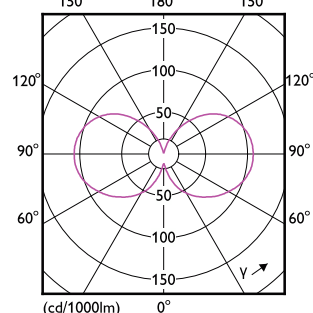

MASTER UltraEfficient LED bulb

Order Code	Full Product Name	Energy
		Consumption kWh/ 1000 h
929003703502	MAS LEDBulbND5.2-75W E27 830 A60 FR G UE	6 kWh
929003703902	MAS LEDBulbND7.3-100W E27 830 A60 FR GUE	8 kWh
929003624302	MAS LEDBulbND5.2-75W E27 827 A60 CL G UE	6 kWh
929003703302	MAS LEDBulbND5.2-75W E27 830 A60 CL G UE	6 kWh
929003625102	MAS LEDBulbND7.3-100W E27 827 A60 CL GUE	8 kWh
929003703702	MAS LEDBulbND7.3-100W E27 830 A60 CL GUE	8 kWh
929003480202	MAS LEDBulbND7.3-100WE27830 A70 FRG UE	8 kWh
929003480302	MAS LEDBulbND7.3-100WE27840 A70 FRG UE	8 kWh
929003642402	MAS LEDBulbND4-60W E27 827 ST64 CL G UE	4 kWh
929003480602	MAS LEDBulbND7.3-100WE27830 A70 CLG UE	8 kWh
929003480702	MAS LEDBulbND7.3-100WE27840 A70 CLG UE	8 kWh
929003624702	MAS LEDBulbND5.2-75W E27 840 A60 CL G UE	6 kWh
929003642602	MAS LEDBulbND4-60W E27 840 G95 CL G UE	4 kWh
929003066702	MAS LEDBulbND4-60W E27 830 A60 CL G EELA	4 kWh
929003691502	MAS LEDBulb D 4-60W E27 827 A60 CL G UE	4 kWh
929003691702	MAS LEDBulb D 4-60W E27 830 A60 CL G UE	4 kWh
929003625502	MAS LEDBulbND7.3-100W E27 840 A60 CL GUE	8 kWh
929003623102	MAS LEDBulbND2.3-40W E27 840 A60 CL G UE	3 kWh
929003622702	MAS LEDBulbND2.3-40W E27 827 A60 CL G UE	3 kWh
929003702502	MAS LEDBulbND2.3-40W E27 830 A60 CL G UE	3 kWh
929003691602	MAS LEDBulb D 4-60W E27 827 A60 FR G UE	4 kWh
929003691802	MAS LEDBulb D 4-60W E27 830 A60 FR G UE	4 kWh
929003066502	MAS LEDBulbND2.3-40W E27840 A60CL G EELA	3 kWh