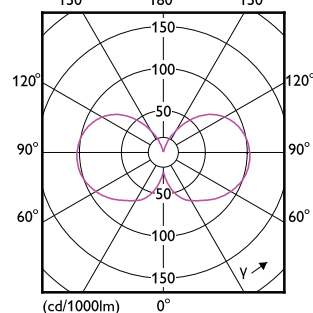

MASTER UltraEfficient LED bulb

Order Code	Full Product Name	Energy
		Consumption kWh/ 1000 h
929003703502	MAS LEDBulbND5.2-75W E27 830 A60 FR G UE	6 kWh
929003703902	MAS LEDBulbND7.3-100W E27 830 A60 FR GUE	8 kWh
929003624302	MAS LEDBulbND5.2-75W E27 827 A60 CL G UE	6 kWh
929003703302	MAS LEDBulbND5.2-75W E27 830 A60 CL G UE	6 kWh
929003625102	MAS LEDBulbND7.3-100W E27 827 A60 CL GUE	8 kWh
929003703702	MAS LEDBulbND7.3-100W E27 830 A60 CL GUE	8 kWh
929003480202	MAS LEDBulbND7.3-100WE27830 A70 FRG UE	8 kWh
929003480302	MAS LEDBulbND7.3-100WE27840 A70 FRG UE	8 kWh
929003642402	MAS LEDBulbND4-60W E27 827 ST64 CL G UE	4 kWh
929003480602	MAS LEDBulbND7.3-100WE27830 A70 CLG UE	8 kWh
929003480702	MAS LEDBulbND7.3-100WE27840 A70 CLG UE	8 kWh
929003624702	MAS LEDBulbND5.2-75W E27 840 A60 CL G UE	6 kWh
929003642602	MAS LEDBulbND4-60W E27 840 G95 CL G UE	4 kWh
929003066702	MAS LEDBulbND4-60W E27 830 A60 CL G EELA	4 kWh
929003691502	MAS LEDBulb D 4-60W E27 827 A60 CL G UE	4 kWh
929003691702	MAS LEDBulb D 4-60W E27 830 A60 CL G UE	4 kWh
929003625502	MAS LEDBulbND7.3-100W E27 840 A60 CL GUE	8 kWh
929003623102	MAS LEDBulbND2.3-40W E27 840 A60 CL G UE	3 kWh
929003622702	MAS LEDBulbND2.3-40W E27 827 A60 CL G UE	3 kWh
929003702502	MAS LEDBulbND2.3-40W E27 830 A60 CL G UE	3 kWh
929003691602	MAS LEDBulb D 4-60W E27 827 A60 FR G UE	4 kWh
929003691802	MAS LEDBulb D 4-60W E27 830 A60 FR G UE	4 kWh
929003066502	MAS LEDBulbND2.3-40W E27840 A60CL G EELA	3 kWh