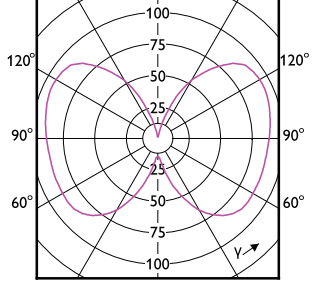

(cd/1000lm) 0°