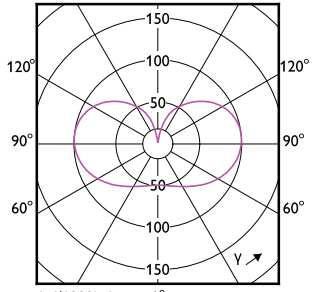

MASTER UltraEfficient LED bulb