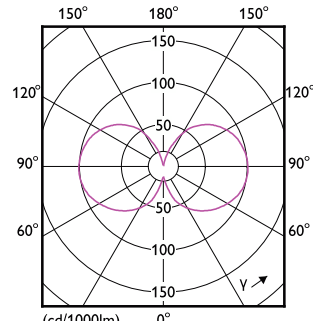

MASTER UltraEfficient LED bulb

Order Code	Full Product Name	Energy
		Consumption kWh/ 1000 h
929003703502	MAS LEDBulbND5.2-75W E27 830 A60 FR G UE	6 kWh
929003703902	MAS LEDBulbND7.3-100W E27 830 A60 FR GUE	8 kWh
929003624302	MAS LEDBulbND5.2-75W E27 827 A60 CL G UE	6 kWh
929003703302	MAS LEDBulbND5.2-75W E27 830 A60 CL G UE	6 kWh
929003625102	MAS LEDBulbND7.3-100W E27 827 A60 CL GUE	8 kWh
929003703702	MAS LEDBulbND7.3-100W E27 830 A60 CL GUE	8 kWh
929003480202	MAS LEDBulbND7.3-100WE27830 A70 FRG UE	8 kWh
929003480302	MAS LEDBulbND7.3-100WE27840 A70 FRG UE	8 kWh
929003642402	MAS LEDBulbND4-60W E27 827 ST64 CL G UE	4 kWh
929003480602	MAS LEDBulbND7.3-100WE27830 A70 CLG UE	8 kWh
929003480702	MAS LEDBulbND7.3-100WE27840 A70 CLG UE	8 kWh
929003624702	MAS LEDBulbND5.2-75W E27 840 A60 CL G UE	6 kWh
929003642602	MAS LEDBulbND4-60W E27 840 G95 CL G UE	4 kWh
929003066702	MAS LEDBulbND4-60W E27 830 A60 CL G EELA	4 kWh
929003691502	MAS LEDBulb D 4-60W E27 827 A60 CL G UE	4 kWh
929003691702	MAS LEDBulb D 4-60W E27 830 A60 CL G UE	4 kWh
929003625502	MAS LEDBulbND7.3-100W E27 840 A60 CL GUE	8 kWh
929003623102	MAS LEDBulbND2.3-40W E27 840 A60 CL G UE	3 kWh
929003622702	MAS LEDBulbND2.3-40W E27 827 A60 CL G UE	3 kWh
929003702502	MAS LEDBulbND2.3-40W E27 830 A60 CL G UE	3 kWh
929003691602	MAS LEDBulb D 4-60W E27 827 A60 FR G UE	4 kWh
929003691802	MAS LEDBulb D 4-60W E27 830 A60 FR G UE	4 kWh
929003066502	MAS LEDBulbND2.3-40W E27840 A60CL G EELA	3 kWh