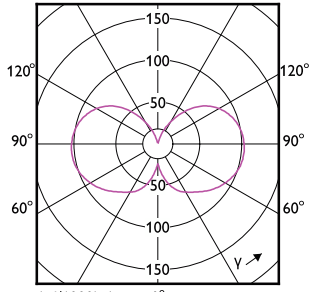

MASTER UltraEfficient LED bulb