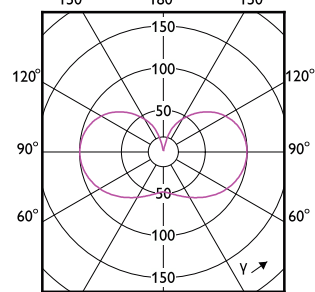

MASTER UltraEfficient LED bulb