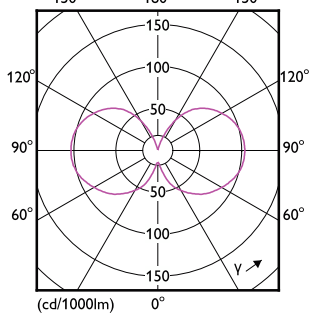

MASTER UltraEfficient LED bulb