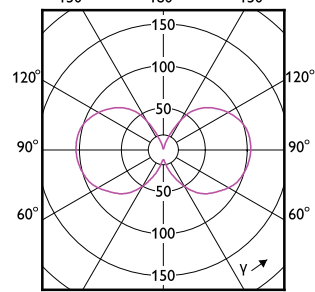

MASTER UltraEfficient LED bulb