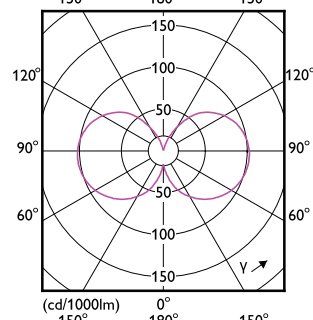

MASTER UltraEfficient LED bulb

Order Code	Full Product Name	Energy
		Consumption kWh/ 1000 h
929003703502	MAS LEDBulbND5.2-75W E27 830 A60 FR G UE	6 kWh
929003703902	MAS LEDBulbND7.3-100W E27 830 A60 FR GUE	8 kWh
929003624302	MAS LEDBulbND5.2-75W E27 827 A60 CL G UE	6 kWh
929003703302	MAS LEDBulbND5.2-75W E27 830 A60 CL G UE	6 kWh
929003625102	MAS LEDBulbND7.3-100W E27 827 A60 CL GUE	8 kWh
929003703702	MAS LEDBulbND7.3-100W E27 830 A60 CL GUE	8 kWh
929003480202	MAS LEDBulbND7.3-100WE27830 A70 FRG UE	8 kWh
929003480302	MAS LEDBulbND7.3-100WE27840 A70 FRG UE	8 kWh
929003642402	MAS LEDBulbND4-60W E27 827 ST64 CL G UE	4 kWh
929003480602	MAS LEDBulbND7.3-100WE27830 A70 CLG UE	8 kWh
929003480702	MAS LEDBulbND7.3-100WE27840 A70 CLG UE	8 kWh
929003624702	MAS LEDBulbND5.2-75W E27 840 A60 CL G UE	6 kWh
929003642602	MAS LEDBulbND4-60W E27 840 G95 CL G UE	4 kWh
929003066702	MAS LEDBulbND4-60W E27 830 A60 CL G EELA	4 kWh
929003691502	MAS LEDBulb D 4-60W E27 827 A60 CL G UE	4 kWh
929003691702	MAS LEDBulb D 4-60W E27 830 A60 CL G UE	4 kWh
929003625502	MAS LEDBulbND7.3-100W E27 840 A60 CL GUE	8 kWh
929003623102	MAS LEDBulbND2.3-40W E27 840 A60 CL G UE	3 kWh
929003622702	MAS LEDBulbND2.3-40W E27 827 A60 CL G UE	3 kWh
929003702502	MAS LEDBulbND2.3-40W E27 830 A60 CL G UE	3 kWh
929003691602	MAS LEDBulb D 4-60W E27 827 A60 FR G UE	4 kWh
929003691802	MAS LEDBulb D 4-60W E27 830 A60 FR G UE	4 kWh
929003066502	MAS LEDBulbND2.3-40W E27840 A60CL G EELA	3 kWh