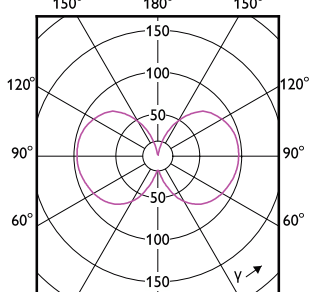

MASTER UltraEfficient LED bulb