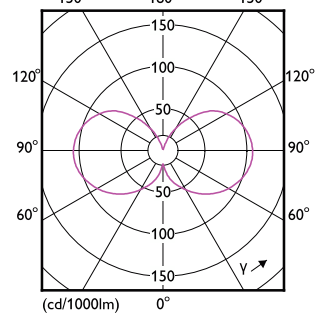

MASTER UltraEfficient LED bulb