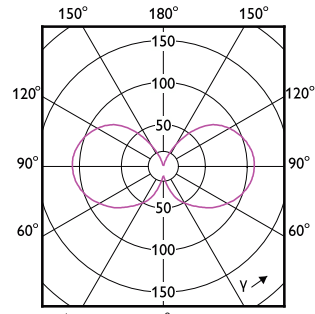

MASTER UltraEfficient LED bulb