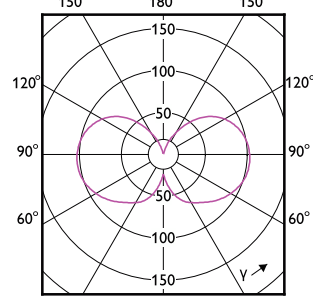

MASTER UltraEfficient LED bulb

Order Code	Full Product Name	Energy
		Consumption kWh/ 1000 h
929003703502	MAS LEDBulbND5.2-75W E27 830 A60 FR G UE	6 kWh
929003703902	MAS LEDBulbND7.3-100W E27 830 A60 FR GUE	8 kWh
929003624302	MAS LEDBulbND5.2-75W E27 827 A60 CL G UE	6 kWh
929003703302	MAS LEDBulbND5.2-75W E27 830 A60 CL G UE	6 kWh
929003625102	MAS LEDBulbND7.3-100W E27 827 A60 CL GUE	8 kWh
929003703702	MAS LEDBulbND7.3-100W E27 830 A60 CL GUE	8 kWh
929003480202	MAS LEDBulbND7.3-100WE27830 A70 FRG UE	8 kWh
929003480302	MAS LEDBulbND7.3-100WE27840 A70 FRG UE	8 kWh
929003642402	MAS LEDBulbND4-60W E27 827 ST64 CL G UE	4 kWh
929003480602	MAS LEDBulbND7.3-100WE27830 A70 CLG UE	8 kWh
929003480702	MAS LEDBulbND7.3-100WE27840 A70 CLG UE	8 kWh
929003624702	MAS LEDBulbND5.2-75W E27 840 A60 CL G UE	6 kWh
929003642602	MAS LEDBulbND4-60W E27 840 G95 CL G UE	4 kWh
929003066702	MAS LEDBulbND4-60W E27 830 A60 CL G EELA	4 kWh
929003691502	MAS LEDBulb D 4-60W E27 827 A60 CL G UE	4 kWh
929003691702	MAS LEDBulb D 4-60W E27 830 A60 CL G UE	4 kWh
929003625502	MAS LEDBulbND7.3-100W E27 840 A60 CL GUE	8 kWh
929003623102	MAS LEDBulbND2.3-40W E27 840 A60 CL G UE	3 kWh
929003622702	MAS LEDBulbND2.3-40W E27 827 A60 CL G UE	3 kWh
929003702502	MAS LEDBulbND2.3-40W E27 830 A60 CL G UE	3 kWh
929003691602	MAS LEDBulb D 4-60W E27 827 A60 FR G UE	4 kWh
929003691802	MAS LEDBulb D 4-60W E27 830 A60 FR G UE	4 kWh
929003066502	MAS LEDBulbND2.3-40W E27840 A60CL G EELA	3 kWh