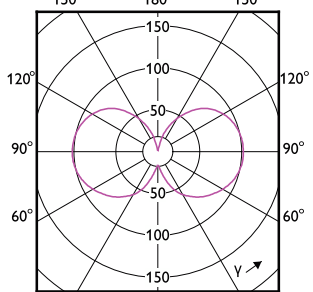

MASTER UltraEfficient LED bulb