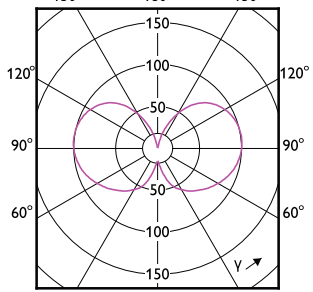

MASTER UltraEfficient LED bulb