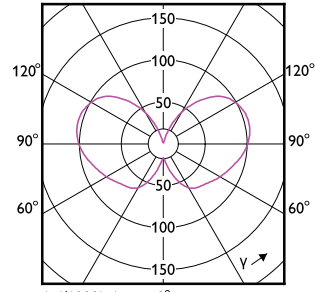

MASTER UltraEfficient LED bulb