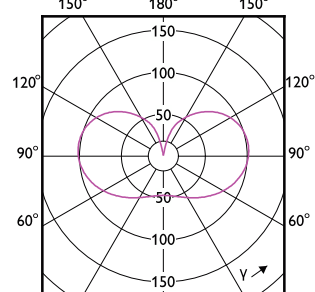

MASTER UltraEfficient LED bulb