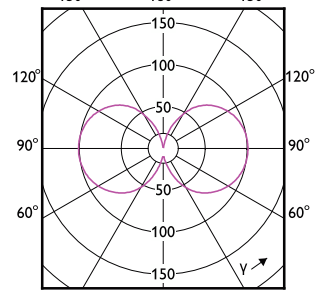

MASTER UltraEfficient LED bulb