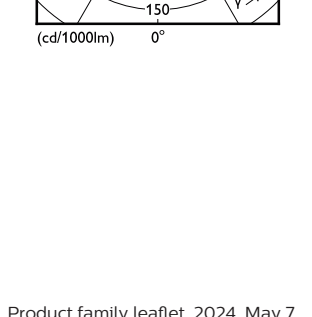

MASTER UltraEfficient LED bulb

Order Code	Full Product Name	Energy
		Consumption kWh/ 1000 h
929003703502	MAS LEDBulbND5.2-75W E27 830 A60 FR G UE	6 kWh
929003703902	MAS LEDBulbND7.3-100W E27 830 A60 FR GUE	8 kWh
929003624302	MAS LEDBulbND5.2-75W E27 827 A60 CL G UE	6 kWh
929003703302	MAS LEDBulbND5.2-75W E27 830 A60 CL G UE	6 kWh
929003625102	MAS LEDBulbND7.3-100W E27 827 A60 CL GUE	8 kWh
929003703702	MAS LEDBulbND7.3-100W E27 830 A60 CL GUE	8 kWh
929003480202	MAS LEDBulbND7.3-100WE27830 A70 FRG UE	8 kWh
929003480302	MAS LEDBulbND7.3-100WE27840 A70 FRG UE	8 kWh
929003642402	MAS LEDBulbND4-60W E27 827 ST64 CL G UE	4 kWh
929003480602	MAS LEDBulbND7.3-100WE27830 A70 CLG UE	8 kWh
929003480702	MAS LEDBulbND7.3-100WE27840 A70 CLG UE	8 kWh
929003624702	MAS LEDBulbND5.2-75W E27 840 A60 CL G UE	6 kWh
929003642602	MAS LEDBulbND4-60W E27 840 G95 CL G UE	4 kWh
929003066702	MAS LEDBulbND4-60W E27 830 A60 CL G EELA	4 kWh
929003691502	MAS LEDBulb D 4-60W E27 827 A60 CL G UE	4 kWh
929003691702	MAS LEDBulb D 4-60W E27 830 A60 CL G UE	4 kWh
929003625502	MAS LEDBulbND7.3-100W E27 840 A60 CL GUE	8 kWh
929003623102	MAS LEDBulbND2.3-40W E27 840 A60 CL G UE	3 kWh
929003622702	MAS LEDBulbND2.3-40W E27 827 A60 CL G UE	3 kWh
929003702502	MAS LEDBulbND2.3-40W E27 830 A60 CL G UE	3 kWh
929003691602	MAS LEDBulb D 4-60W E27 827 A60 FR G UE	4 kWh
929003691802	MAS LEDBulb D 4-60W E27 830 A60 FR G UE	4 kWh
929003066502	MAS LEDBulbND2.3-40W E27840 A60CL G EELA	3 kWh