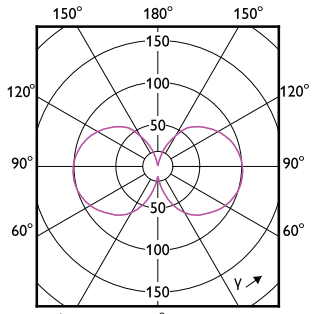

MASTER UltraEfficient LED bulb