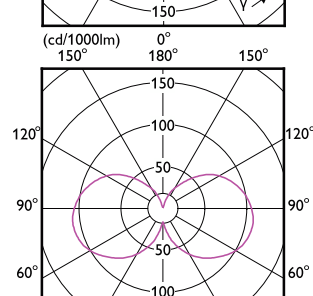

MASTER UltraEfficient LED bulb

Order Code	Full Product Name	Energy
		Consumption kWh/ 1000 h
929003703502	MAS LEDBulbND5.2-75W E27 830 A60 FR G UE	6 kWh
929003703902	MAS LEDBulbND7.3-100W E27 830 A60 FR GUE	8 kWh
929003624302	MAS LEDBulbND5.2-75W E27 827 A60 CL G UE	6 kWh
929003703302	MAS LEDBulbND5.2-75W E27 830 A60 CL G UE	6 kWh
929003625102	MAS LEDBulbND7.3-100W E27 827 A60 CL GUE	8 kWh
929003703702	MAS LEDBulbND7.3-100W E27 830 A60 CL GUE	8 kWh
929003480202	MAS LEDBulbND7.3-100WE27830 A70 FRG UE	8 kWh
929003480302	MAS LEDBulbND7.3-100WE27840 A70 FRG UE	8 kWh
929003642402	MAS LEDBulbND4-60W E27 827 ST64 CL G UE	4 kWh
929003480602	MAS LEDBulbND7.3-100WE27830 A70 CLG UE	8 kWh
929003480702	MAS LEDBulbND7.3-100WE27840 A70 CLG UE	8 kWh
929003624702	MAS LEDBulbND5.2-75W E27 840 A60 CL G UE	6 kWh
929003642602	MAS LEDBulbND4-60W E27 840 G95 CL G UE	4 kWh
929003066702	MAS LEDBulbND4-60W E27 830 A60 CL G EELA	4 kWh
929003691502	MAS LEDBulb D 4-60W E27 827 A60 CL G UE	4 kWh
929003691702	MAS LEDBulb D 4-60W E27 830 A60 CL G UE	4 kWh
929003625502	MAS LEDBulbND7.3-100W E27 840 A60 CL GUE	8 kWh
929003623102	MAS LEDBulbND2.3-40W E27 840 A60 CL G UE	3 kWh
929003622702	MAS LEDBulbND2.3-40W E27 827 A60 CL G UE	3 kWh
929003702502	MAS LEDBulbND2.3-40W E27 830 A60 CL G UE	3 kWh
929003691602	MAS LEDBulb D 4-60W E27 827 A60 FR G UE	4 kWh
929003691802	MAS LEDBulb D 4-60W E27 830 A60 FR G UE	4 kWh
929003066502	MAS LEDBulbND2.3-40W E27840 A60CL G EELA	3 kWh