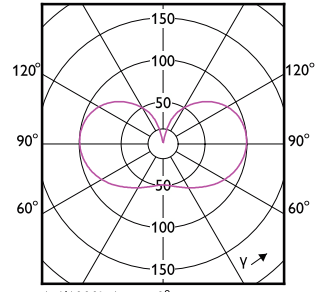

MASTER UltraEfficient LED bulb