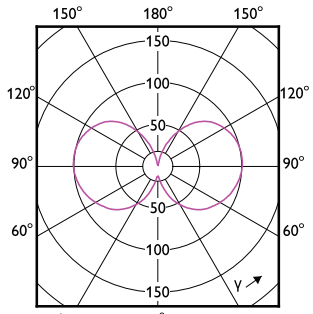

MASTER UltraEfficient LED bulb