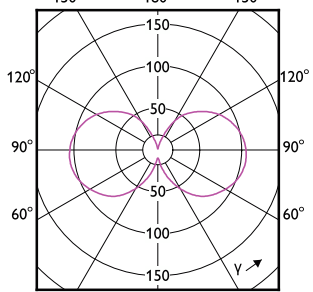

MASTER UltraEfficient LED bulb