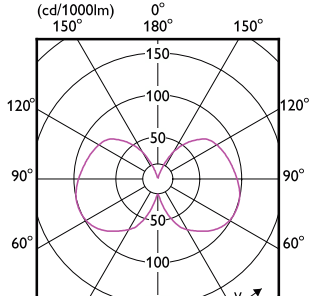

MASTER UltraEfficient LED bulb

Order Code	Full Product Name	Energy
		Consumption kWh/ 1000 h
929003703502	MAS LEDBulbND5.2-75W E27 830 A60 FR G UE	6 kWh
929003703902	MAS LEDBulbND7.3-100W E27 830 A60 FR GUE	8 kWh
929003624302	MAS LEDBulbND5.2-75W E27 827 A60 CL G UE	6 kWh
929003703302	MAS LEDBulbND5.2-75W E27 830 A60 CL G UE	6 kWh
929003625102	MAS LEDBulbND7.3-100W E27 827 A60 CL GUE	8 kWh
929003703702	MAS LEDBulbND7.3-100W E27 830 A60 CL GUE	8 kWh
929003480202	MAS LEDBulbND7.3-100WE27830 A70 FRG UE	8 kWh
929003480302	MAS LEDBulbND7.3-100WE27840 A70 FRG UE	8 kWh
929003642402	MAS LEDBulbND4-60W E27 827 ST64 CL G UE	4 kWh
929003480602	MAS LEDBulbND7.3-100WE27830 A70 CLG UE	8 kWh
929003480702	MAS LEDBulbND7.3-100WE27840 A70 CLG UE	8 kWh
929003624702	MAS LEDBulbND5.2-75W E27 840 A60 CL G UE	6 kWh
929003642602	MAS LEDBulbND4-60W E27 840 G95 CL G UE	4 kWh
929003066702	MAS LEDBulbND4-60W E27 830 A60 CL G EELA	4 kWh
929003691502	MAS LEDBulb D 4-60W E27 827 A60 CL G UE	4 kWh
929003691702	MAS LEDBulb D 4-60W E27 830 A60 CL G UE	4 kWh
929003625502	MAS LEDBulbND7.3-100W E27 840 A60 CL GUE	8 kWh
929003623102	MAS LEDBulbND2.3-40W E27 840 A60 CL G UE	3 kWh
929003622702	MAS LEDBulbND2.3-40W E27 827 A60 CL G UE	3 kWh
929003702502	MAS LEDBulbND2.3-40W E27 830 A60 CL G UE	3 kWh
929003691602	MAS LEDBulb D 4-60W E27 827 A60 FR G UE	4 kWh
929003691802	MAS LEDBulb D 4-60W E27 830 A60 FR G UE	4 kWh
929003066502	MAS LEDBulbND2.3-40W E27840 A60CL G EELA	3 kWh