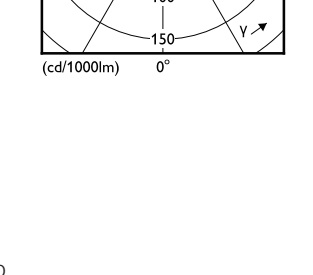

MASTER UltraEfficient LED bulb

Order Code	Full Product Name	Energy
		Consumption kWh/ 1000 h
929003703502	MAS LEDBulbND5.2-75W E27 830 A60 FR G UE	6 kWh
929003703902	MAS LEDBulbND7.3-100W E27 830 A60 FR GUE	8 kWh
929003624302	MAS LEDBulbND5.2-75W E27 827 A60 CL G UE	6 kWh
929003703302	MAS LEDBulbND5.2-75W E27 830 A60 CL G UE	6 kWh
929003625102	MAS LEDBulbND7.3-100W E27 827 A60 CL GUE	8 kWh
929003703702	MAS LEDBulbND7.3-100W E27 830 A60 CL GUE	8 kWh
929003480202	MAS LEDBulbND7.3-100WE27830 A70 FRG UE	8 kWh
929003480302	MAS LEDBulbND7.3-100WE27840 A70 FRG UE	8 kWh
929003642402	MAS LEDBulbND4-60W E27 827 ST64 CL G UE	4 kWh
929003480602	MAS LEDBulbND7.3-100WE27830 A70 CLG UE	8 kWh
929003480702	MAS LEDBulbND7.3-100WE27840 A70 CLG UE	8 kWh
929003624702	MAS LEDBulbND5.2-75W E27 840 A60 CL G UE	6 kWh
929003642602	MAS LEDBulbND4-60W E27 840 G95 CL G UE	4 kWh
929003066702	MAS LEDBulbND4-60W E27 830 A60 CL G EELA	4 kWh
929003691502	MAS LEDBulb D 4-60W E27 827 A60 CL G UE	4 kWh
929003691702	MAS LEDBulb D 4-60W E27 830 A60 CL G UE	4 kWh
929003625502	MAS LEDBulbND7.3-100W E27 840 A60 CL GUE	8 kWh
929003623102	MAS LEDBulbND2.3-40W E27 840 A60 CL G UE	3 kWh
929003622702	MAS LEDBulbND2.3-40W E27 827 A60 CL G UE	3 kWh
929003702502	MAS LEDBulbND2.3-40W E27 830 A60 CL G UE	3 kWh
929003691602	MAS LEDBulb D 4-60W E27 827 A60 FR G UE	4 kWh
929003691802	MAS LEDBulb D 4-60W E27 830 A60 FR G UE	4 kWh
929003066502	MAS LEDBulbND2.3-40W E27840 A60CL G EELA	3 kWh