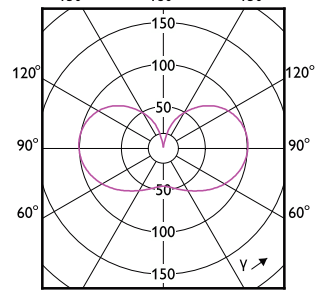

MASTER UltraEfficient LED bulb