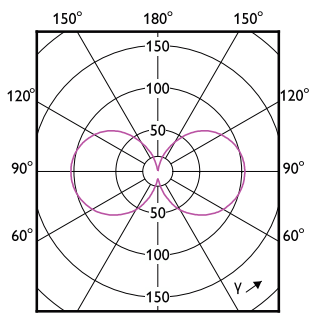

MASTER UltraEfficient LED bulb

Order Code	Full Product Name	Energy
		Consumption kWh/ 1000 h
929003703502	MAS LEDBulbND5.2-75W E27 830 A60 FR G UE	6 kWh
929003703902	MAS LEDBulbND7.3-100W E27 830 A60 FR GUE	8 kWh
929003624302	MAS LEDBulbND5.2-75W E27 827 A60 CL G UE	6 kWh
929003703302	MAS LEDBulbND5.2-75W E27 830 A60 CL G UE	6 kWh
929003625102	MAS LEDBulbND7.3-100W E27 827 A60 CL GUE	8 kWh
929003703702	MAS LEDBulbND7.3-100W E27 830 A60 CL GUE	8 kWh
929003480202	MAS LEDBulbND7.3-100WE27830 A70 FRG UE	8 kWh
929003480302	MAS LEDBulbND7.3-100WE27840 A70 FRG UE	8 kWh
929003642402	MAS LEDBulbND4-60W E27 827 ST64 CL G UE	4 kWh
929003480602	MAS LEDBulbND7.3-100WE27830 A70 CLG UE	8 kWh
929003480702	MAS LEDBulbND7.3-100WE27840 A70 CLG UE	8 kWh
929003624702	MAS LEDBulbND5.2-75W E27 840 A60 CL G UE	6 kWh
929003642602	MAS LEDBulbND4-60W E27 840 G95 CL G UE	4 kWh
929003066702	MAS LEDBulbND4-60W E27 830 A60 CL G EELA	4 kWh
929003691502	MAS LEDBulb D 4-60W E27 827 A60 CL G UE	4 kWh
929003691702	MAS LEDBulb D 4-60W E27 830 A60 CL G UE	4 kWh
929003625502	MAS LEDBulbND7.3-100W E27 840 A60 CL GUE	8 kWh
929003623102	MAS LEDBulbND2.3-40W E27 840 A60 CL G UE	3 kWh
929003622702	MAS LEDBulbND2.3-40W E27 827 A60 CL G UE	3 kWh
929003702502	MAS LEDBulbND2.3-40W E27 830 A60 CL G UE	3 kWh
929003691602	MAS LEDBulb D 4-60W E27 827 A60 FR G UE	4 kWh
929003691802	MAS LEDBulb D 4-60W E27 830 A60 FR G UE	4 kWh
929003066502	MAS LEDBulbND2.3-40W E27840 A60CL G EELA	3 kWh