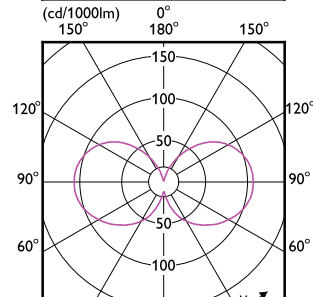

MASTER UltraEfficient LED bulb

Order Code	Full Product Name	Energy
		Consumption kWh/ 1000 h
929003703502	MAS LEDBulbND5.2-75W E27 830 A60 FR G UE	6 kWh
929003703902	MAS LEDBulbND7.3-100W E27 830 A60 FR GUE	8 kWh
929003624302	MAS LEDBulbND5.2-75W E27 827 A60 CL G UE	6 kWh
929003703302	MAS LEDBulbND5.2-75W E27 830 A60 CL G UE	6 kWh
929003625102	MAS LEDBulbND7.3-100W E27 827 A60 CL GUE	8 kWh
929003703702	MAS LEDBulbND7.3-100W E27 830 A60 CL GUE	8 kWh
929003480202	MAS LEDBulbND7.3-100WE27830 A70 FRG UE	8 kWh
929003480302	MAS LEDBulbND7.3-100WE27840 A70 FRG UE	8 kWh
929003642402	MAS LEDBulbND4-60W E27 827 ST64 CL G UE	4 kWh
929003480602	MAS LEDBulbND7.3-100WE27830 A70 CLG UE	8 kWh
929003480702	MAS LEDBulbND7.3-100WE27840 A70 CLG UE	8 kWh
929003624702	MAS LEDBulbND5.2-75W E27 840 A60 CL G UE	6 kWh
929003642602	MAS LEDBulbND4-60W E27 840 G95 CL G UE	4 kWh
929003066702	MAS LEDBulbND4-60W E27 830 A60 CL G EELA	4 kWh
929003691502	MAS LEDBulb D 4-60W E27 827 A60 CL G UE	4 kWh
929003691702	MAS LEDBulb D 4-60W E27 830 A60 CL G UE	4 kWh
929003625502	MAS LEDBulbND7.3-100W E27 840 A60 CL GUE	8 kWh
929003623102	MAS LEDBulbND2.3-40W E27 840 A60 CL G UE	3 kWh
929003622702	MAS LEDBulbND2.3-40W E27 827 A60 CL G UE	3 kWh
929003702502	MAS LEDBulbND2.3-40W E27 830 A60 CL G UE	3 kWh
929003691602	MAS LEDBulb D 4-60W E27 827 A60 FR G UE	4 kWh
929003691802	MAS LEDBulb D 4-60W E27 830 A60 FR G UE	4 kWh
929003066502	MAS LEDBulbND2.3-40W E27840 A60CL G EELA	3 kWh