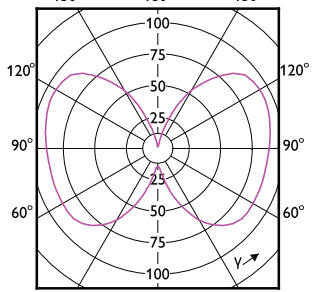

MASTER UltraEfficient LED bulb