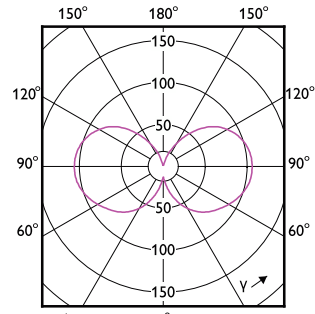

MASTER UltraEfficient LED bulb