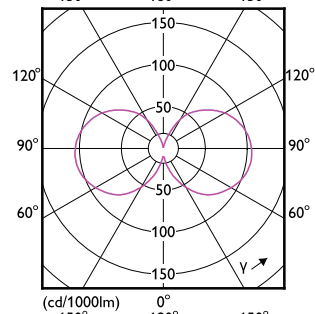

Λαμπήρας MASTER UltraEfficient LED