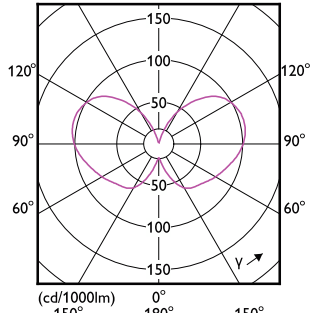

Λαμπήρας MASTER UltraEfficient LED