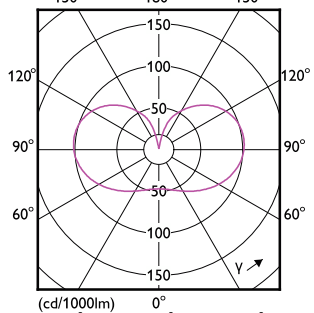

Λαμπήρας MASTER UltraEfficient LED