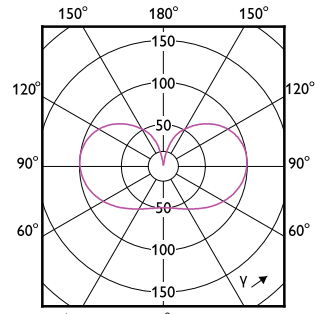

Λαμπήρας MASTER UltraEfficient LED