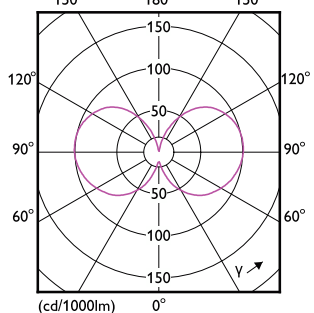

Λαμπήρας MASTER UltraEfficient LED