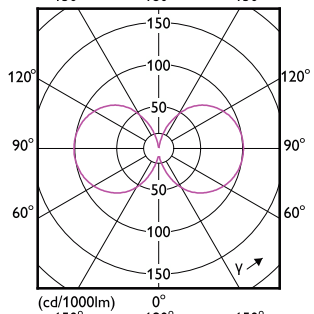

Λαμπήρας MASTER UltraEfficient LED