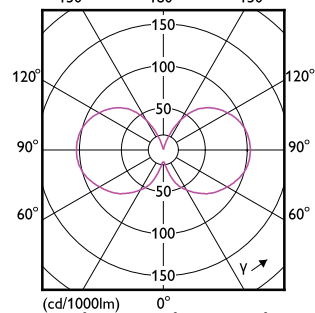

Λαμπήρας MASTER UltraEfficient LED