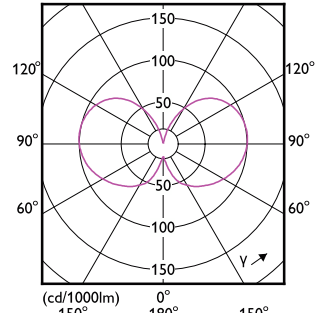

Λαμπήρας MASTER UltraEfficient LED