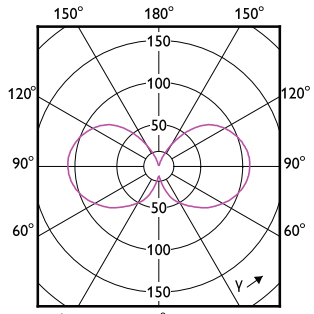

Λαμπήρας MASTER UltraEfficient LED