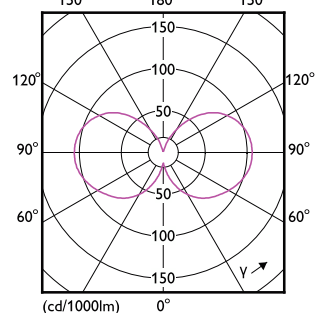

Λαμπήρας MASTER UltraEfficient LED