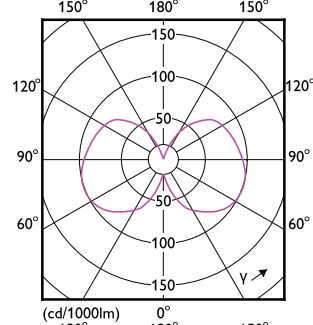

Order Code	Full Product Name	Energiforbrug kWh/1000 t.
929003480402	MAS LEDBulbND5.2-75W E27 830A70 CLG UE	6 kWh
929003480502	MAS LEDBulbND5.2-75W E27 840A70 CLG UE	6 kWh
929003623902	MAS LEDBulbND4-60W E27 840 A60 CL G UE	4 kWh
929003623502	MAS LEDBulbND4-60W E27 827 A60 CL G UE	4 kWh
929003702902	MAS LEDBulbND4-60W E27 830 A60 CL G UE	4 kWh
929003066802	MAS LEDBulbND4-60W E27 840 A60 CL G EELA	4 kWh
929003642502	MAS LEDBulbND4-60W E27 827 G95 CL G UE	4 kWh
929003066402	MAS LEDBulbND2.3-40W E27830 A60CL G EELA	3 kWh
929003480002	MAS LEDBulbND4-60W E27 830 A60 FR G UE	4 kWh
929003480102	MAS LEDBulbND4-60W E27 840 A60 FR G UE	4 kWh
929003622902	MAS LEDBulbND2.3-40W E27 827 A60 FR G UE	3 kWh
929003623302	MAS LEDBulbND2.3-40W E27 840 A60 FR G UE	3 kWh
929003623702	MAS LEDBulbND4-60W E27 827 A60 FR G UE	4 kWh
929003624102	MAS LEDBulbND4-60W E27 840 A60 FR G UE	4 kWh
929003624502	MAS LEDBulbND5.2-75W E27 827 A60 FR G UE	6 kWh
929003624902	MAS LEDBulbND5.2-75W E27 840 A60 FR G UE	6 kWh
929003625302	MAS LEDBulbND7.3-100W E27 827 A60 FR G UE	8 kWh
929003625702	MAS LEDBulbND7.3-100W E27 840 A60 FR G UE	8 kWh
929003702702	MAS LEDBulbND2.3-40W E27 830 A60 FR G UE	3 kWh
929003703102	MAS LEDBulbND4-60W E27 830 A60 FR G UE	4 kWh
929003703502	MAS LEDBulbND5.2-75W E27 830 A60 FR G UE	6 kWh
929003703902	MAS LEDBulbND7.3-100W E27 830 A60 FR G UE	8 kWh
929003624302	MAS LEDBulbND5.2-75W E27 827 A60 CL G UE	6 kWh
929003703302	MAS LEDBulbND5.2-75W E27 830 A60 CL G UE	6 kWh
929003625102	MAS LEDBulbND7.3-100W E27 827 A60 CL G UE	8 kWh
929003703702	MAS LEDBulbND7.3-100W E27 830 A60 CL G UE	8 kWh
929003480202	MAS LEDBulbND7.3-100WE27830 A70 FRG UE	8 kWh
929003480302	MAS LEDBulbND7.3-100WE27840 A70 FRG UE	8 kWh
929003642402	MAS LEDBulbND4-60W E27 827 ST64 CL G UE	4 kWh
929003480602	MAS LEDBulbND7.3-100WE27830 A70 CLG UE	8 kWh
929003480702	MAS LEDBulbND7.3-100WE27840 A70 CLG UE	8 kWh
929003624702	MAS LEDBulbND5.2-75W E27 840 A60 CL G UE	6 kWh
929003642602	MAS LEDBulbND4-60W E27 840 G95 CL G UE	4 kWh
929003691502	MAS LEDBulb D 4-60W E27 827 A60 CL G UE	4 kWh
929003691702	MAS LEDBulb D 4-60W E27 830 A60 CL G UE	4 kWh
929003625502	MAS LEDBulbND7.3-100W E27 840 A60 CL G UE	8 kWh
929003623102	MAS LEDBulbND2.3-40W E27 840 A60 CL G UE	3 kWh
929003622702	MAS LEDBulbND2.3-40W E27 827 A60 CL G UE	3 kWh
929003702502	MAS LEDBulbND2.3-40W E27 830 A60 CL G UE	3 kWh
929003691602	MAS LEDBulb D 4-60W E27 827 A60 FR G UE	4 kWh
929003691802	MAS LEDBulb D 4-60W E27 830 A60 FR G UE	4 kWh
929003066502	MAS LEDBulbND2.3-40W E27840 A60CL G EELA	3 kWh