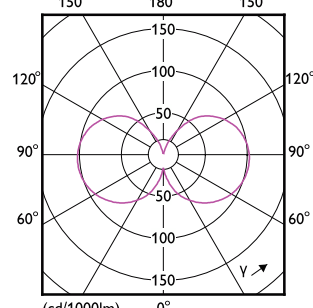

Order Code	Full Product Name	Energiforbrug kWh/1000 t.
929003480402	MAS LEDBulbND5.2-75W E27 830A70 CLG UE	6 kWh
929003480502	MAS LEDBulbND5.2-75W E27 840A70 CLG UE	6 kWh
929003623902	MAS LEDBulbND4-60W E27 840 A60 CL G UE	4 kWh
929003623502	MAS LEDBulbND4-60W E27 827 A60 CL G UE	4 kWh
929003702902	MAS LEDBulbND4-60W E27 830 A60 CL G UE	4 kWh
929003066802	MAS LEDBulbND4-60W E27 840 A60 CL G EELA	4 kWh
929003642502	MAS LEDBulbND4-60W E27 827 G95 CL G UE	4 kWh
929003066402	MAS LEDBulbND2.3-40W E27830 A60CL G EELA	3 kWh
929003480002	MAS LEDBulbND4-60W E27 830 A60 FR G UE	4 kWh
929003480102	MAS LEDBulbND4-60W E27 840 A60 FR G UE	4 kWh
929003622902	MAS LEDBulbND2.3-40W E27 827 A60 FR G UE	3 kWh
929003623302	MAS LEDBulbND2.3-40W E27 840 A60 FR G UE	3 kWh
929003623702	MAS LEDBulbND4-60W E27 827 A60 FR G UE	4 kWh
929003624102	MAS LEDBulbND4-60W E27 840 A60 FR G UE	4 kWh
929003624502	MAS LEDBulbND5.2-75W E27 827 A60 FR G UE	6 kWh
929003624902	MAS LEDBulbND5.2-75W E27 840 A60 FR G UE	6 kWh
929003625302	MAS LEDBulbND7.3-100W E27 827 A60 FR G UE	8 kWh
929003625702	MAS LEDBulbND7.3-100W E27 840 A60 FR G UE	8 kWh
929003702702	MAS LEDBulbND2.3-40W E27 830 A60 FR G UE	3 kWh
929003703102	MAS LEDBulbND4-60W E27 830 A60 FR G UE	4 kWh
929003703502	MAS LEDBulbND5.2-75W E27 830 A60 FR G UE	6 kWh
929003703902	MAS LEDBulbND7.3-100W E27 830 A60 FR G UE	8 kWh
929003624302	MAS LEDBulbND5.2-75W E27 827 A60 CL G UE	6 kWh
929003703302	MAS LEDBulbND5.2-75W E27 830 A60 CL G UE	6 kWh
929003625102	MAS LEDBulbND7.3-100W E27 827 A60 CL G UE	8 kWh
929003703702	MAS LEDBulbND7.3-100W E27 830 A60 CL G UE	8 kWh
929003480202	MAS LEDBulbND7.3-100WE27830 A70 FRG UE	8 kWh
929003480302	MAS LEDBulbND7.3-100WE27840 A70 FRG UE	8 kWh
929003642402	MAS LEDBulbND4-60W E27 827 ST64 CL G UE	4 kWh
929003480602	MAS LEDBulbND7.3-100WE27830 A70 CLG UE	8 kWh
929003480702	MAS LEDBulbND7.3-100WE27840 A70 CLG UE	8 kWh
929003624702	MAS LEDBulbND5.2-75W E27 840 A60 CL G UE	6 kWh
929003642602	MAS LEDBulbND4-60W E27 840 G95 CL G UE	4 kWh
929003691502	MAS LEDBulb D 4-60W E27 827 A60 CL G UE	4 kWh
929003691702	MAS LEDBulb D 4-60W E27 830 A60 CL G UE	4 kWh
929003625502	MAS LEDBulbND7.3-100W E27 840 A60 CL G UE	8 kWh
929003623102	MAS LEDBulbND2.3-40W E27 840 A60 CL G UE	3 kWh
929003622702	MAS LEDBulbND2.3-40W E27 827 A60 CL G UE	3 kWh
929003702502	MAS LEDBulbND2.3-40W E27 830 A60 CL G UE	3 kWh
929003691602	MAS LEDBulb D 4-60W E27 827 A60 FR G UE	4 kWh
929003691802	MAS LEDBulb D 4-60W E27 830 A60 FR G UE	4 kWh
929003066502	MAS LEDBulbND2.3-40W E27840 A60CL G EELA	3 kWh