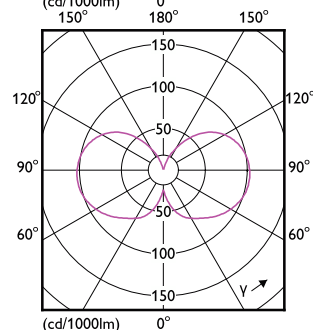

Order Code	Full Product Name	Energiforbrug kWh/1000 t.
929003480402	MAS LEDBulbND5.2-75W E27 830A70 CLG UE	6 kWh
929003480502	MAS LEDBulbND5.2-75W E27 840A70 CLG UE	6 kWh
929003623902	MAS LEDBulbND4-60W E27 840 A60 CL G UE	4 kWh
929003623502	MAS LEDBulbND4-60W E27 827 A60 CL G UE	4 kWh
929003702902	MAS LEDBulbND4-60W E27 830 A60 CL G UE	4 kWh
929003066802	MAS LEDBulbND4-60W E27 840 A60 CL G EELA	4 kWh
929003642502	MAS LEDBulbND4-60W E27 827 G95 CL G UE	4 kWh
929003066402	MAS LEDBulbND2.3-40W E27830 A60CL G EELA	3 kWh
929003480002	MAS LEDBulbND4-60W E27 830 A60 FR G UE	4 kWh
929003480102	MAS LEDBulbND4-60W E27 840 A60 FR G UE	4 kWh
929003622902	MAS LEDBulbND2.3-40W E27 827 A60 FR G UE	3 kWh
929003623302	MAS LEDBulbND2.3-40W E27 840 A60 FR G UE	3 kWh
929003623702	MAS LEDBulbND4-60W E27 827 A60 FR G UE	4 kWh
929003624102	MAS LEDBulbND4-60W E27 840 A60 FR G UE	4 kWh
929003624502	MAS LEDBulbND5.2-75W E27 827 A60 FR G UE	6 kWh
929003624902	MAS LEDBulbND5.2-75W E27 840 A60 FR G UE	6 kWh
929003625302	MAS LEDBulbND7.3-100W E27 827 A60 FR G UE	8 kWh
929003625702	MAS LEDBulbND7.3-100W E27 840 A60 FR G UE	8 kWh
929003702702	MAS LEDBulbND2.3-40W E27 830 A60 FR G UE	3 kWh
929003703102	MAS LEDBulbND4-60W E27 830 A60 FR G UE	4 kWh
929003703502	MAS LEDBulbND5.2-75W E27 830 A60 FR G UE	6 kWh
929003703902	MAS LEDBulbND7.3-100W E27 830 A60 FR G UE	8 kWh
929003624302	MAS LEDBulbND5.2-75W E27 827 A60 CL G UE	6 kWh
929003703302	MAS LEDBulbND5.2-75W E27 830 A60 CL G UE	6 kWh
929003625102	MAS LEDBulbND7.3-100W E27 827 A60 CL G UE	8 kWh
929003703702	MAS LEDBulbND7.3-100W E27 830 A60 CL G UE	8 kWh
929003480202	MAS LEDBulbND7.3-100WE27830 A70 FRG UE	8 kWh
929003480302	MAS LEDBulbND7.3-100WE27840 A70 FRG UE	8 kWh
929003642402	MAS LEDBulbND4-60W E27 827 ST64 CL G UE	4 kWh
929003480602	MAS LEDBulbND7.3-100WE27830 A70 CLG UE	8 kWh
929003480702	MAS LEDBulbND7.3-100WE27840 A70 CLG UE	8 kWh
929003624702	MAS LEDBulbND5.2-75W E27 840 A60 CL G UE	6 kWh
929003642602	MAS LEDBulbND4-60W E27 840 G95 CL G UE	4 kWh
929003691502	MAS LEDBulb D 4-60W E27 827 A60 CL G UE	4 kWh
929003691702	MAS LEDBulb D 4-60W E27 830 A60 CL G UE	4 kWh
929003625502	MAS LEDBulbND7.3-100W E27 840 A60 CL G UE	8 kWh
929003623102	MAS LEDBulbND2.3-40W E27 840 A60 CL G UE	3 kWh
929003622702	MAS LEDBulbND2.3-40W E27 827 A60 CL G UE	3 kWh
929003702502	MAS LEDBulbND2.3-40W E27 830 A60 CL G UE	3 kWh
929003691602	MAS LEDBulb D 4-60W E27 827 A60 FR G UE	4 kWh
929003691802	MAS LEDBulb D 4-60W E27 830 A60 FR G UE	4 kWh
929003066502	MAS LEDBulbND2.3-40W E27840 A60CL G EELA	3 kWh