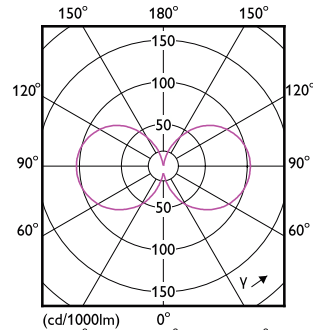

Order Code	Full Product Name	Energiforbrug kWh/1000 t.
929003480402	MAS LEDBulbND5.2-75W E27 830A70 CLG UE	6 kWh
929003480502	MAS LEDBulbND5.2-75W E27 840A70 CLG UE	6 kWh
929003623902	MAS LEDBulbND4-60W E27 840 A60 CL G UE	4 kWh
929003623502	MAS LEDBulbND4-60W E27 827 A60 CL G UE	4 kWh
929003702902	MAS LEDBulbND4-60W E27 830 A60 CL G UE	4 kWh
929003066802	MAS LEDBulbND4-60W E27 840 A60 CL G EELA	4 kWh
929003642502	MAS LEDBulbND4-60W E27 827 G95 CL G UE	4 kWh
929003066402	MAS LEDBulbND2.3-40W E27830 A60CL G EELA	3 kWh
929003480002	MAS LEDBulbND4-60W E27 830 A60 FR G UE	4 kWh
929003480102	MAS LEDBulbND4-60W E27 840 A60 FR G UE	4 kWh
929003622902	MAS LEDBulbND2.3-40W E27 827 A60 FR G UE	3 kWh
929003623302	MAS LEDBulbND2.3-40W E27 840 A60 FR G UE	3 kWh
929003623702	MAS LEDBulbND4-60W E27 827 A60 FR G UE	4 kWh
929003624102	MAS LEDBulbND4-60W E27 840 A60 FR G UE	4 kWh
929003624502	MAS LEDBulbND5.2-75W E27 827 A60 FR G UE	6 kWh
929003624902	MAS LEDBulbND5.2-75W E27 840 A60 FR G UE	6 kWh
929003625302	MAS LEDBulbND7.3-100W E27 827 A60 FR G UE	8 kWh
929003625702	MAS LEDBulbND7.3-100W E27 840 A60 FR G UE	8 kWh
929003702702	MAS LEDBulbND2.3-40W E27 830 A60 FR G UE	3 kWh
929003703102	MAS LEDBulbND4-60W E27 830 A60 FR G UE	4 kWh
929003703502	MAS LEDBulbND5.2-75W E27 830 A60 FR G UE	6 kWh
929003703902	MAS LEDBulbND7.3-100W E27 830 A60 FR G UE	8 kWh
929003624302	MAS LEDBulbND5.2-75W E27 827 A60 CL G UE	6 kWh
929003703302	MAS LEDBulbND5.2-75W E27 830 A60 CL G UE	6 kWh
929003625102	MAS LEDBulbND7.3-100W E27 827 A60 CL G UE	8 kWh
929003703702	MAS LEDBulbND7.3-100W E27 830 A60 CL G UE	8 kWh
929003480202	MAS LEDBulbND7.3-100WE27830 A70 FRG UE	8 kWh
929003480302	MAS LEDBulbND7.3-100WE27840 A70 FRG UE	8 kWh
929003642402	MAS LEDBulbND4-60W E27 827 ST64 CL G UE	4 kWh
929003480602	MAS LEDBulbND7.3-100WE27830 A70 CLG UE	8 kWh
929003480702	MAS LEDBulbND7.3-100WE27840 A70 CLG UE	8 kWh
929003624702	MAS LEDBulbND5.2-75W E27 840 A60 CL G UE	6 kWh
929003642602	MAS LEDBulbND4-60W E27 840 G95 CL G UE	4 kWh
929003691502	MAS LEDBulb D 4-60W E27 827 A60 CL G UE	4 kWh
929003691702	MAS LEDBulb D 4-60W E27 830 A60 CL G UE	4 kWh
929003625502	MAS LEDBulbND7.3-100W E27 840 A60 CL G UE	8 kWh
929003623102	MAS LEDBulbND2.3-40W E27 840 A60 CL G UE	3 kWh
929003622702	MAS LEDBulbND2.3-40W E27 827 A60 CL G UE	3 kWh
929003702502	MAS LEDBulbND2.3-40W E27 830 A60 CL G UE	3 kWh
929003691602	MAS LEDBulb D 4-60W E27 827 A60 FR G UE	4 kWh
929003691802	MAS LEDBulb D 4-60W E27 830 A60 FR G UE	4 kWh
929003066502	MAS LEDBulbND2.3-40W E27840 A60CL G EELA	3 kWh