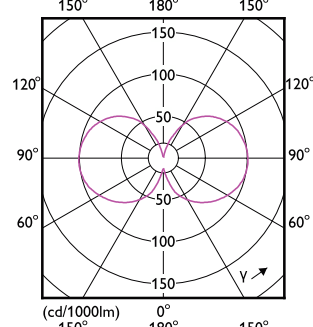

Order Code	Full Product Name	Energiforbrug kWh/1000 t.
929003480402	MAS LEDBulbND5.2-75W E27 830A70 CLG UE	6 kWh
929003480502	MAS LEDBulbND5.2-75W E27 840A70 CLG UE	6 kWh
929003623902	MAS LEDBulbND4-60W E27 840 A60 CL G UE	4 kWh
929003623502	MAS LEDBulbND4-60W E27 827 A60 CL G UE	4 kWh
929003702902	MAS LEDBulbND4-60W E27 830 A60 CL G UE	4 kWh
929003066802	MAS LEDBulbND4-60W E27 840 A60 CL G EELA	4 kWh
929003642502	MAS LEDBulbND4-60W E27 827 G95 CL G UE	4 kWh
929003066402	MAS LEDBulbND2.3-40W E27830 A60CL G EELA	3 kWh
929003480002	MAS LEDBulbND4-60W E27 830 A60 FR G UE	4 kWh
929003480102	MAS LEDBulbND4-60W E27 840 A60 FR G UE	4 kWh
929003622902	MAS LEDBulbND2.3-40W E27 827 A60 FR G UE	3 kWh
929003623302	MAS LEDBulbND2.3-40W E27 840 A60 FR G UE	3 kWh
929003623702	MAS LEDBulbND4-60W E27 827 A60 FR G UE	4 kWh
929003624102	MAS LEDBulbND4-60W E27 840 A60 FR G UE	4 kWh
929003624502	MAS LEDBulbND5.2-75W E27 827 A60 FR G UE	6 kWh
929003624902	MAS LEDBulbND5.2-75W E27 840 A60 FR G UE	6 kWh
929003625302	MAS LEDBulbND7.3-100W E27 827 A60 FR G UE	8 kWh
929003625702	MAS LEDBulbND7.3-100W E27 840 A60 FR G UE	8 kWh
929003702702	MAS LEDBulbND2.3-40W E27 830 A60 FR G UE	3 kWh
929003703102	MAS LEDBulbND4-60W E27 830 A60 FR G UE	4 kWh
929003703502	MAS LEDBulbND5.2-75W E27 830 A60 FR G UE	6 kWh
929003703902	MAS LEDBulbND7.3-100W E27 830 A60 FR G UE	8 kWh
929003624302	MAS LEDBulbND5.2-75W E27 827 A60 CL G UE	6 kWh
929003703302	MAS LEDBulbND5.2-75W E27 830 A60 CL G UE	6 kWh
929003625102	MAS LEDBulbND7.3-100W E27 827 A60 CL G UE	8 kWh
929003703702	MAS LEDBulbND7.3-100W E27 830 A60 CL G UE	8 kWh
929003480202	MAS LEDBulbND7.3-100WE27830 A70 FRG UE	8 kWh
929003480302	MAS LEDBulbND7.3-100WE27840 A70 FRG UE	8 kWh
929003642402	MAS LEDBulbND4-60W E27 827 ST64 CL G UE	4 kWh
929003480602	MAS LEDBulbND7.3-100WE27830 A70 CLG UE	8 kWh
929003480702	MAS LEDBulbND7.3-100WE27840 A70 CLG UE	8 kWh
929003624702	MAS LEDBulbND5.2-75W E27 840 A60 CL G UE	6 kWh
929003642602	MAS LEDBulbND4-60W E27 840 G95 CL G UE	4 kWh
929003691502	MAS LEDBulb D 4-60W E27 827 A60 CL G UE	4 kWh
929003691702	MAS LEDBulb D 4-60W E27 830 A60 CL G UE	4 kWh
929003625502	MAS LEDBulbND7.3-100W E27 840 A60 CL G UE	8 kWh
929003623102	MAS LEDBulbND2.3-40W E27 840 A60 CL G UE	3 kWh
929003622702	MAS LEDBulbND2.3-40W E27 827 A60 CL G UE	3 kWh
929003702502	MAS LEDBulbND2.3-40W E27 830 A60 CL G UE	3 kWh
929003691602	MAS LEDBulb D 4-60W E27 827 A60 FR G UE	4 kWh
929003691802	MAS LEDBulb D 4-60W E27 830 A60 FR G UE	4 kWh
929003066502	MAS LEDBulbND2.3-40W E27840 A60CL G EELA	3 kWh