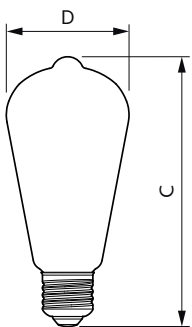

Product	D	C
MAS LEDBulbND4-60W E27 827 ST64 CL G UE	64 mm	140 mm