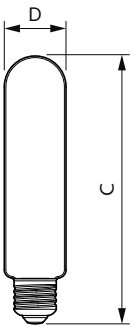

Trueforce Core LED SON-T

Dimensional drawing

Product	D	C
TForce Core LED road 40W 730 E40 MV	46 mm	225 mm
TForce Core LED road 40W 740 E40 MV	46 mm	225 mm

Product	D	C
TForce Core LED road 26W 730 E27 MV	38.5 mm	213 mm
TForce Core LED road 26W 740 E27 MV	38.5 mm	213 mm

Product	D	C
TForce Core LED road 17W 730 E27 MV	38.5 mm	168 mm
TForce Core LED road 17W 740 E27 MV	38.5 mm	168 mm