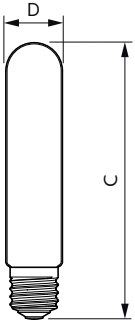

## Dimensional drawing

Product	D	C
TForce Core LED road 45W 727 E40 MV	53.5 mm	232 mm
TForce Core LED road 45W 730 E40 MV	53.5 mm	232 mm
TForce Core LED road 49W 740 E40 MV	53.5 mm	232 mm

## Dimensional drawing

Product	D	C
TForce Core LED road 40W 730 E40 MV	46 mm	225 mm
TForce Core LED road 40W 740 E40 MV	46 mm	225 mm

Product	D	C
TForce Core LED road 26W 730 E27 MV	38.5 mm	213 mm
TForce Core LED road 26W 740 E27 MV	38.5 mm	213 mm