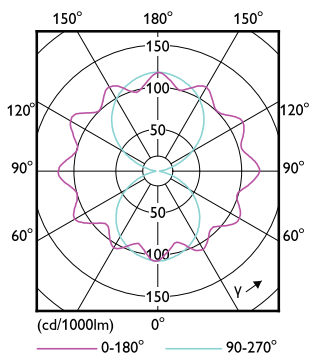

Order Code	Full Product Name	T-Case maximum (nom.)
31635500	TForce Core LED road 40W 740 E40 MV	49 °C
29743200	TForce Core LED road 45W 727 E40 MV	41 °C
29745600	TForce Core LED road 49W 740 E40 MV	45 °C
29747000	TForce Core LED road 45W 730 E40 MV	41 °C

Mechanical and Housing

Order Code	Full Product Name	Bulb shape
31625600	TForce Core LED road 17W 730 E27 MV	T-shape
31627000	TForce Core LED road 17W 740 E27 MV	T-shape
31629400	TForce Core LED road 26W 730 E27 MV	T-shape
31631700	TForce Core LED road 26W 740 E27 MV	T-shape
31633100	TForce Core LED road 40W 730 E40 MV	T-shape

Order Code	Full Product Name	Bulb shape
31635500	TForce Core LED road 40W 740 E40 MV	T-shape
29743200	TForce Core LED road 45W 727 E40 MV	T52
29745600	TForce Core LED road 49W 740 E40 MV	T52
29747000	TForce Core LED road 45W 730 E40 MV	T52

Approval and Application

Order Code	Full Product Name	Energy consumption kWh/1,000 hours
31625600	TForce Core LED road 17W 730 E27 MV	17 kWh
31627000	TForce Core LED road 17W 740 E27 MV	17 kWh
31629400	TForce Core LED road 26W 730 E27 MV	26 kWh
31631700	TForce Core LED road 26W 740 E27 MV	26 kWh
31633100	TForce Core LED road 40W 730 E40 MV	40 kWh
31635500	TForce Core LED road 40W 740 E40 MV	40 kWh
29743200	TForce Core LED road 45W 727 E40 MV	45 kWh
29745600	TForce Core LED road 49W 740 E40 MV	49 kWh
29747000	TForce Core LED road 45W 730 E40 MV	45 kWh