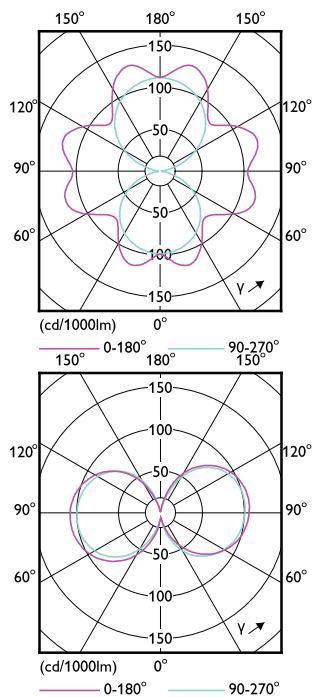

Order Code	Full Product Name	T-Case maximum (nom.)
31635500	TForce Core LED road 40W 740 E40 MV	49 °C
29743200	TForce Core LED road 45W 727 E40 MV	41 °C
29745600	TForce Core LED road 49W 740 E40 MV	45 °C
29747000	TForce Core LED road 45W 730 E40 MV	41 °C

Mechanical and Housing

Order Code	Full Product Name	Bulb shape
31625600	TForce Core LED road 17W 730 E27 MV	T-shape
31627000	TForce Core LED road 17W 740 E27 MV	T-shape
31629400	TForce Core LED road 26W 730 E27 MV	T-shape
31631700	TForce Core LED road 26W 740 E27 MV	T-shape
31633100	TForce Core LED road 40W 730 E40 MV	T-shape

Order Code	Full Product Name	Bulb shape
31635500	TForce Core LED road 40W 740 E40 MV	T-shape
29743200	TForce Core LED road 45W 727 E40 MV	T52
29745600	TForce Core LED road 49W 740 E40 MV	T52
29747000	TForce Core LED road 45W 730 E40 MV	T52

Approval and Application

Order Code	Full Product Name	Energy consumption kWh/1,000 hours
31625600	TForce Core LED road 17W 730 E27 MV	17 kWh
31627000	TForce Core LED road 17W 740 E27 MV	17 kWh
31629400	TForce Core LED road 26W 730 E27 MV	26 kWh
31631700	TForce Core LED road 26W 740 E27 MV	26 kWh
31633100	TForce Core LED road 40W 730 E40 MV	40 kWh
31635500	TForce Core LED road 40W 740 E40 MV	40 kWh
29743200	TForce Core LED road 45W 727 E40 MV	45 kWh
29745600	TForce Core LED road 49W 740 E40 MV	49 kWh
29747000	TForce Core LED road 45W 730 E40 MV	45 kWh