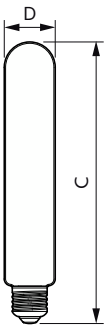

## Dimensional drawing

Product	D	C
TForce Core LED road 45W 727 E40 MV	53.5 mm	232 mm
TForce Core LED road 45W 730 E40 MV	53.5 mm	232 mm
TForce Core LED road 49W 740 E40 MV	53.5 mm	232 mm

## Dimensional drawing

Product	D	C
TForce Core LED road 40W 730 E40 MV	46 mm	225 mm
TForce Core LED road 40W 740 E40 MV	46 mm	225 mm

Product	D	C
TForce Core LED road 26W 730 E27 MV	38.5 mm	213 mm
TForce Core LED road 26W 740 E27 MV	38.5 mm	213 mm