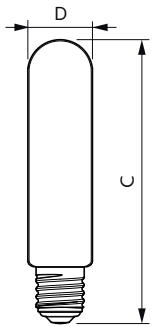

## Dimensional drawing

Product	D	C
TForce Core LED road 45W 727 E40 MV	53.5 mm	232 mm
TForce Core LED road 45W 730 E40 MV	53.5 mm	232 mm
TForce Core LED road 49W 740 E40 MV	53.5 mm	232 mm

## Dimensional drawing

Product	D	C
TForce Core LED road 40W 730 E40 MV	46 mm	225 mm
TForce Core LED road 40W 740 E40 MV	46 mm	225 mm

Product	D	C
TForce Core LED road 26W 730 E27 MV	38.5 mm	213 mm
TForce Core LED road 26W 740 E27 MV	38.5 mm	213 mm