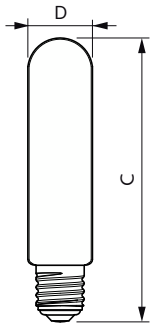

## Dimensional drawing

Product	D	C
TForce Core LED road 45W 727 E40 MV	53.5 mm	232 mm
TForce Core LED road 45W 730 E40 MV	53.5 mm	232 mm
TForce Core LED road 49W 740 E40 MV	53.5 mm	232 mm

Product	D	C
TForce Core LED road 40W 727 E40 MV	47 mm	229 mm
TForce Core LED road 40W 730 E40 MV	46 mm	225 mm
TForce Core LED road 40W 740 E40 MV	46 mm	225 mm