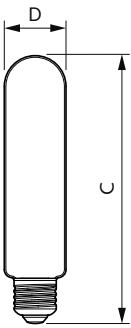

## Warnings and Safety

- Please refer to the installation guide or consult a Philips Lighting representative for the wiring diagram and instructions.

## Dimensional drawing

Product	D	C
TForce Core LED road 45W 727 E40 MV	53.5 mm	232 mm
TForce Core LED road 45W 730 E40 MV	53.5 mm	232 mm
TForce Core LED road 49W 740 E40 MV	53.5 mm	232 mm

Product	D	C
TForce Core LED road 40W 727 E40 MV	47 mm	229 mm
TForce Core LED road 40W 730 E40 MV	46 mm	225 mm
TForce Core LED road 40W 740 E40 MV	46 mm	225 mm

## Dimensional drawing

Product	D	C
TForce Core LED road 26W 727 E27 MV	38.5 mm	214 mm
TForce Core LED road 26W 730 E27 MV	38.5 mm	213 mm
TForce Core LED road 26W 740 E27 MV	38.5 mm	213 mm

Product	D	C
TForce Core LED road 17W 727 E27 MV	38.5 mm	168 mm
TForce Core LED road 17W 730 E27 MV	38.5 mm	168 mm
TForce Core LED road 17W 740 E27 MV	38.5 mm	168 mm