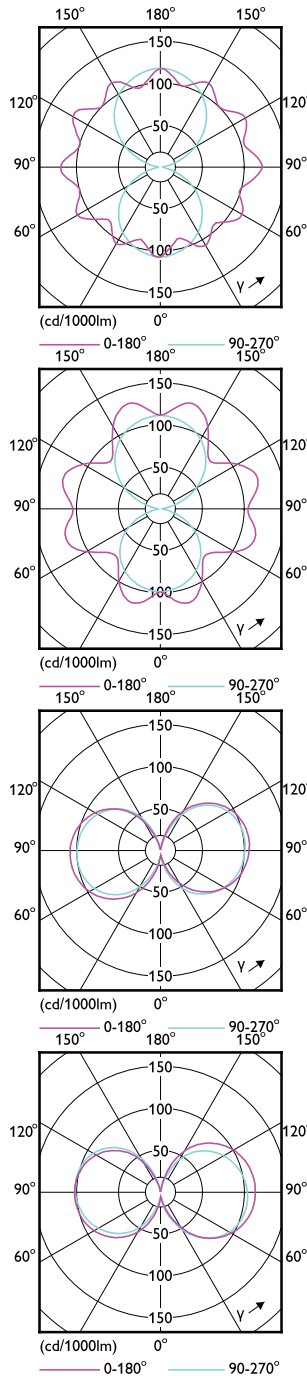

Order Code	Full Product Name	Bulb Shape
929002485202	TForce Core LED road 40W 730 E40 MV	T-shape
929002485302	TForce Core LED road 40W 740 E40 MV	T-shape
929003731002	TForce Core LED road 40W 727 E40 MV	T46
929003775602	TForce Core LED road 45W 727 E40 MV	T52
929003775702	TForce Core LED road 49W 740 E40 MV	T52
929003778802	TForce Core LED road 45W 730 E40 MV	T52

Approval and Application

Order Code	Full Product Name	Energy Consumption kWh/1000 h
929002484802	TForce Core LED road 17W 730 E27 MV	17 kWh
929002484902	TForce Core LED road 17W 740 E27 MV	17 kWh
929003730802	TForce Core LED road 17W 727 E27 MV	17 kWh
929002485002	TForce Core LED road 26W 730 E27 MV	26 kWh
929002485102	TForce Core LED road 26W 740 E27 MV	26 kWh
929003730902	TForce Core LED road 26W 727 E27 MV	26 kWh
929002485202	TForce Core LED road 40W 730 E40 MV	40 kWh
929002485302	TForce Core LED road 40W 740 E40 MV	40 kWh
929003731002	TForce Core LED road 40W 727 E40 MV	40 kWh
929003775602	TForce Core LED road 45W 727 E40 MV	45 kWh
929003775702	TForce Core LED road 49W 740 E40 MV	49 kWh
929003778802	TForce Core LED road 45W 730 E40 MV	45 kWh