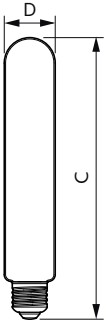

## Warnings and Safety

- Please refer to the installation guide or consult a Philips Lighting representative for the wiring diagram and instructions.

## Dimensional drawing

Product	D	C
TForce Core LED road 45W 727 E40 MV	53.5 mm	232 mm
TForce Core LED road 45W 730 E40 MV	53.5 mm	232 mm
TForce Core LED road 49W 740 E40 MV	53.5 mm	232 mm

Product	D	C
TForce Core LED road 40W 727 E40 MV	47 mm	229 mm
TForce Core LED road 40W 730 E40 MV	46 mm	225 mm
TForce Core LED road 40W 740 E40 MV	46 mm	225 mm

## Dimensional drawing

Product	D	C
TForce Core LED road 26W 727 E27 MV	38.5 mm	214 mm
TForce Core LED road 26W 730 E27 MV	38.5 mm	213 mm
TForce Core LED road 26W 740 E27 MV	38.5 mm	213 mm

Product	D	C
TForce Core LED road 17W 727 E27 MV	38.5 mm	168 mm
TForce Core LED road 17W 730 E27 MV	38.5 mm	168 mm
TForce Core LED road 17W 740 E27 MV	38.5 mm	168 mm