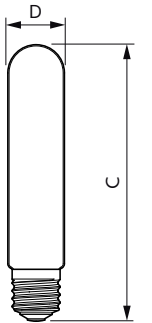

## Dimensional drawing

Product	D	C
TForce Core LED road 45W 727 E40 MV	53.5 mm	232 mm
TForce Core LED road 45W 730 E40 MV	53.5 mm	232 mm
TForce Core LED road 49W 740 E40 MV	53.5 mm	232 mm

Product	D	C
TForce Core LED road 40W 727 E40 MV	47 mm	229 mm
TForce Core LED road 40W 730 E40 MV	46 mm	225 mm
TForce Core LED road 40W 740 E40 MV	46 mm	225 mm