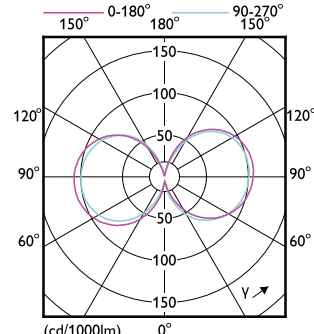

Trueforce Core LED SON-T

Genehmigung und Anwendung

Order Code	Full Product Name	Energieverbrauch kWh/ 1.000 Std.
31625600	TForce Core LED road 17W 730 E27 MV	17 kWh
31627000	TForce Core LED road 17W 740 E27 MV	17 kWh
26771800	TForce Core LED road 17W 727 E27 MV	17 kWh
31629400	TForce Core LED road 26W 730 E27 MV	26 kWh
31631700	TForce Core LED road 26W 740 E27 MV	26 kWh
26773200	TForce Core LED road 26W 727 E27 MV	26 kWh
31633100	TForce Core LED road 40W 730 E40 MV	40 kWh
31635500	TForce Core LED road 40W 740 E40 MV	40 kWh
26775600	TForce Core LED road 40W 727 E40 MV	40 kWh
29743200	TForce Core LED road 45W 727 E40 MV	45 kWh
29745600	TForce Core LED road 49W 740 E40 MV	49 kWh
29747000	TForce Core LED road 45W 730 E40 MV	45 kWh