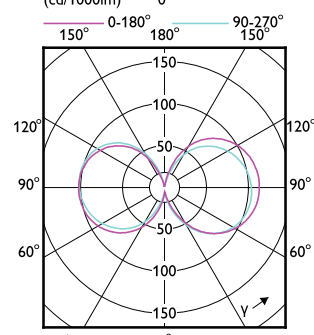

Trueforce Core LED SON-T

Genehmigung und Anwendung

Order Code	Full Product Name	Energieverbrauch kWh/ 1.000 Std.
31625600	TForce Core LED road 17W 730 E27 MV	17 kWh
31627000	TForce Core LED road 17W 740 E27 MV	17 kWh
26771800	TForce Core LED road 17W 727 E27 MV	17 kWh
31629400	TForce Core LED road 26W 730 E27 MV	26 kWh
31631700	TForce Core LED road 26W 740 E27 MV	26 kWh
26773200	TForce Core LED road 26W 727 E27 MV	26 kWh
31633100	TForce Core LED road 40W 730 E40 MV	40 kWh
31635500	TForce Core LED road 40W 740 E40 MV	40 kWh
26775600	TForce Core LED road 40W 727 E40 MV	40 kWh
29743200	TForce Core LED road 45W 727 E40 MV	45 kWh
29745600	TForce Core LED road 49W 740 E40 MV	49 kWh
29747000	TForce Core LED road 45W 730 E40 MV	45 kWh