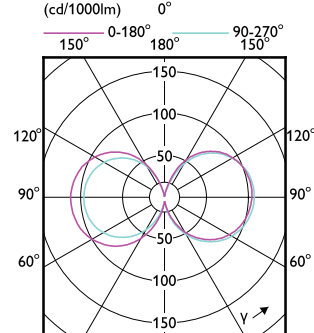

Trueforce Core LED SON-T

Genehmigung und Anwendung

Order Code	Full Product Name	Energieverbrauch kWh/ 1.000 Std.
31625600	TForce Core LED road 17W 730 E27 MV	17 kWh
31627000	TForce Core LED road 17W 740 E27 MV	17 kWh
26771800	TForce Core LED road 17W 727 E27 MV	17 kWh
31629400	TForce Core LED road 26W 730 E27 MV	26 kWh
31631700	TForce Core LED road 26W 740 E27 MV	26 kWh
26773200	TForce Core LED road 26W 727 E27 MV	26 kWh
31633100	TForce Core LED road 40W 730 E40 MV	40 kWh
31635500	TForce Core LED road 40W 740 E40 MV	40 kWh
26775600	TForce Core LED road 40W 727 E40 MV	40 kWh
29743200	TForce Core LED road 45W 727 E40 MV	45 kWh
29745600	TForce Core LED road 49W 740 E40 MV	49 kWh
29747000	TForce Core LED road 45W 730 E40 MV	45 kWh