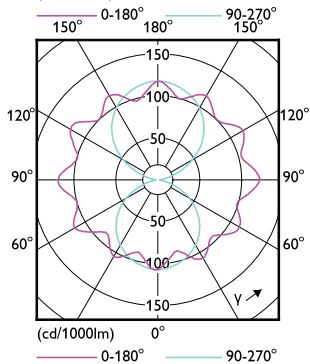

Trueforce Core LED SON-T

Genehmigung und Anwendung

Order Code	Full Product Name	Energieverbrauch kWh/ 1.000 Std.
31625600	TForce Core LED road 17W 730 E27 MV	17 kWh
31627000	TForce Core LED road 17W 740 E27 MV	17 kWh
26771800	TForce Core LED road 17W 727 E27 MV	17 kWh
31629400	TForce Core LED road 26W 730 E27 MV	26 kWh
31631700	TForce Core LED road 26W 740 E27 MV	26 kWh
26773200	TForce Core LED road 26W 727 E27 MV	26 kWh
31633100	TForce Core LED road 40W 730 E40 MV	40 kWh
31635500	TForce Core LED road 40W 740 E40 MV	40 kWh
26775600	TForce Core LED road 40W 727 E40 MV	40 kWh
29743200	TForce Core LED road 45W 727 E40 MV	45 kWh
29745600	TForce Core LED road 49W 740 E40 MV	49 kWh
29747000	TForce Core LED road 45W 730 E40 MV	45 kWh