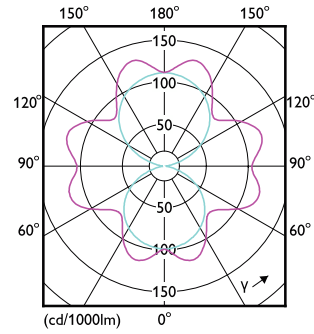

Trueforce Core LED SON-T

Genehmigung und Anwendung

Order Code	Full Product Name	Energieverbrauch kWh/ 1.000 Std.
31625600	TForce Core LED road 17W 730 E27 MV	17 kWh
31627000	TForce Core LED road 17W 740 E27 MV	17 kWh
26771800	TForce Core LED road 17W 727 E27 MV	17 kWh
31629400	TForce Core LED road 26W 730 E27 MV	26 kWh
31631700	TForce Core LED road 26W 740 E27 MV	26 kWh
26773200	TForce Core LED road 26W 727 E27 MV	26 kWh
31633100	TForce Core LED road 40W 730 E40 MV	40 kWh
31635500	TForce Core LED road 40W 740 E40 MV	40 kWh
26775600	TForce Core LED road 40W 727 E40 MV	40 kWh
29743200	TForce Core LED road 45W 727 E40 MV	45 kWh
29745600	TForce Core LED road 49W 740 E40 MV	49 kWh
29747000	TForce Core LED road 45W 730 E40 MV	45 kWh