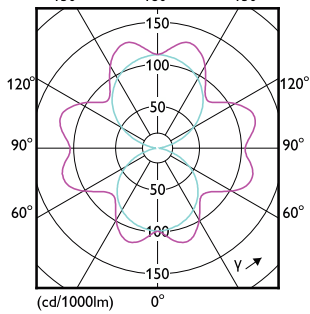

Trueforce Core LED SON-T

Genehmigung und Anwendung

Order Code	Full Product Name	Energieverbrauch kWh/ 1.000 Std.
31625600	TForce Core LED road 17W 730 E27 MV	17 kWh
31627000	TForce Core LED road 17W 740 E27 MV	17 kWh
26771800	TForce Core LED road 17W 727 E27 MV	17 kWh
31629400	TForce Core LED road 26W 730 E27 MV	26 kWh
31631700	TForce Core LED road 26W 740 E27 MV	26 kWh
26773200	TForce Core LED road 26W 727 E27 MV	26 kWh
31633100	TForce Core LED road 40W 730 E40 MV	40 kWh
31635500	TForce Core LED road 40W 740 E40 MV	40 kWh
26775600	TForce Core LED road 40W 727 E40 MV	40 kWh
29743200	TForce Core LED road 45W 727 E40 MV	45 kWh
29745600	TForce Core LED road 49W 740 E40 MV	49 kWh
29747000	TForce Core LED road 45W 730 E40 MV	45 kWh