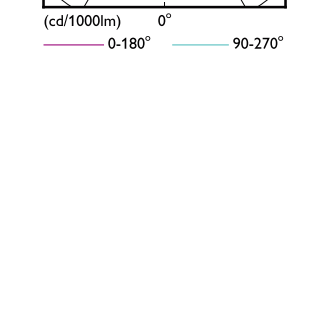

Trueforce Core LED SON-T

Genehmigung und Anwendung

Order Code	Full Product Name	Energieverbrauch kWh/ 1.000 Std.
31625600	TForce Core LED road 17W 730 E27 MV	17 kWh
31627000	TForce Core LED road 17W 740 E27 MV	17 kWh
26771800	TForce Core LED road 17W 727 E27 MV	17 kWh
31629400	TForce Core LED road 26W 730 E27 MV	26 kWh
31631700	TForce Core LED road 26W 740 E27 MV	26 kWh
26773200	TForce Core LED road 26W 727 E27 MV	26 kWh
31633100	TForce Core LED road 40W 730 E40 MV	40 kWh
31635500	TForce Core LED road 40W 740 E40 MV	40 kWh
26775600	TForce Core LED road 40W 727 E40 MV	40 kWh
29743200	TForce Core LED road 45W 727 E40 MV	45 kWh
29745600	TForce Core LED road 49W 740 E40 MV	49 kWh
29747000	TForce Core LED road 45W 730 E40 MV	45 kWh