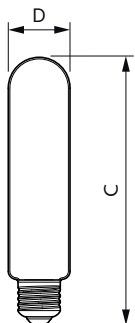

Abmessungsskizzen

Product	D	C
TForce Core LED road 45W 727 E40 MV	53,5 mm	232 mm
TForce Core LED road 45W 730 E40 MV	53,5 mm	232 mm
TForce Core LED road 49W 740 E40 MV	53,5 mm	232 mm

Product	D	C
TForce Core LED road 40W 727 E40 MV	47 mm	229 mm
TForce Core LED road 40W 730 E40 MV	46 mm	225 mm
TForce Core LED road 40W 740 E40 MV	46 mm	225 mm

Product	D	C
TForce Core LED road 26W 727 E27 MV	38,5 mm	214 mm
TForce Core LED road 26W 730 E27 MV	38,5 mm	213 mm
TForce Core LED road 26W 740 E27 MV	38,5 mm	213 mm

Trueforce Core LED SON-T

Abmessungsskizzen