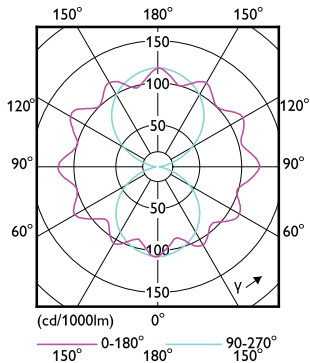

Trueforce Core LED SON-T

Genehmigung und Anwendung

Order Code	Full Product Name	Energieverbrauch kWh/ 1.000 Std.
31625600	TForce Core LED road 17W 730 E27 MV	17 kWh
31627000	TForce Core LED road 17W 740 E27 MV	17 kWh
26771800	TForce Core LED road 17W 727 E27 MV	17 kWh
31629400	TForce Core LED road 26W 730 E27 MV	26 kWh
31631700	TForce Core LED road 26W 740 E27 MV	26 kWh
26773200	TForce Core LED road 26W 727 E27 MV	26 kWh
31633100	TForce Core LED road 40W 730 E40 MV	40 kWh
31635500	TForce Core LED road 40W 740 E40 MV	40 kWh
26775600	TForce Core LED road 40W 727 E40 MV	40 kWh
29743200	TForce Core LED road 45W 727 E40 MV	45 kWh
29745600	TForce Core LED road 49W 740 E40 MV	49 kWh
29747000	TForce Core LED road 45W 730 E40 MV	45 kWh