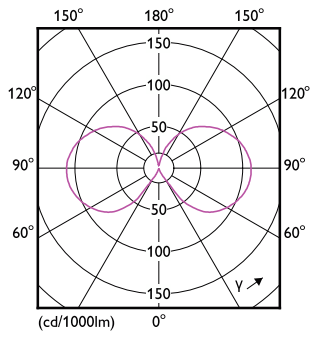

CorePro GLass LED-Lampen