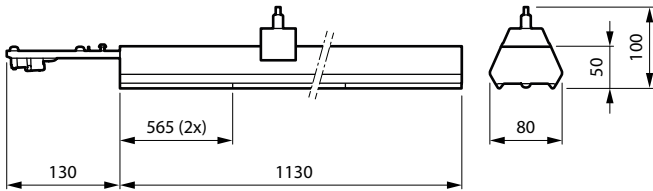

CoreLine Trunking gen2

Application

- Food and Large Retailers
- Warehouses
- Manufacturing

Dimensional drawing

Product details

Product Detail Photo Coreline