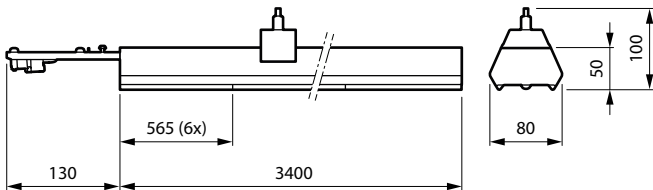

CoreLine Trunking gen2

Application

- Food and Large Retailers
- Warehouses
- Manufacturing

Dimensional drawing

Product details

Product Detail Photo Coreline