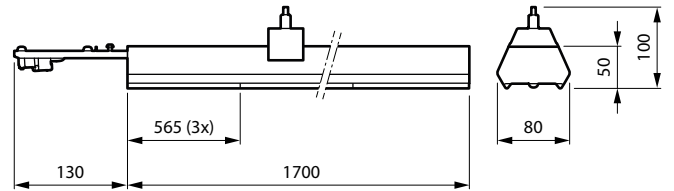

CoreLine Trunking gen2

Application

- Food and Large Retailers
- Warehouses
- Manufacturing

Dimensional drawing

Product details

Product Detail Photo Coreline