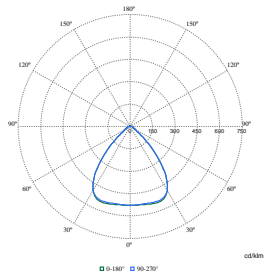

Order Code	Full Product Name	Product family code
910925867525	LL217X 120S/840 1x PSU BV WB HE	LL217X
910925867539	LL234X 240S/840 2x PSD BV WB HE	LL234X
910925867550	LL234X 160S/840 2x PSU BV WB	LL234X
910925867698	LL217X 80S/840 1x PSU BV WB TW3	LL217X
910925867699	LL234X 160S/840 1x PSU BV WB TW3	LL234X
910925867701	LL234X 160S/840 2x PSU BV WB TW3	LL234X
910925868236	LL217X 45S/840 1x PSU BV WB	LL217X
910925868237	LL217X 45S/840 1x PSD BV WB	LL217X
910925868238	LL217X 45S/840 1x PSU BV O	LL217X
910925868239	LL217X 45S/840 1x PSD BV O	LL217X
910925868240	LL217X 80S/840 1x PSU BV WB	LL217X
910925868241	LL217X 80S/840 1x PSU BV O	LL217X
910925868242	LL217X 80S/840 1x PSD BV O	LL217X
910925868391	LL217X 120S/840 1x PSU BV WB TW3	LL217X
910925868392	LL217X 120S/840 1x PSU BV MB TW3	LL217X
910925868393	LL217X 120S/840 1x PSU BV NB TW3	LL217X
910925868394	LL217X 80S/840 1x PSU BV MB TW3	LL217X
910925868395	LL217X 80S/840 1x PSU BV NB TW3	LL217X
910925867530	LL217X 80S/840 1x PSD O 7x2.5 HE	LL217X
910925867535	LL217X 80S/840 1x PSD O 7x2.5	LL217X
910925867551	LL234X 160S/840 2x PSD O 7x1.5	LL234X
910925867556	LL234X 160S/840 2x PSU O 5x1.5	LL234X
910925867557	LL234X 160S/840 2x PSU O 5x2.5	LL234X

Polar Wide Diagrams

Polar Normal (separate) - LL200XI -
910925868236