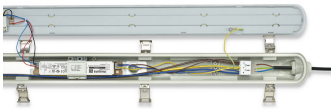

Ledinaire waterproof All in L1200

Ledinaire waterproof All in,
WT065C, easy connection

Ledinaire waterproof All in,
WT065C, through wiring

Ledinaire waterproof WT065C,
side view

Ledinaire waterproof All in L1500