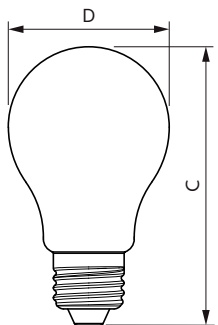

Dekorative MASTER Value LED-Glühlampen

Versions

LEDbulb E27 ST6 5.5W

LEDbulb E27 A60 5.5W

Bulb G95 230V 5W-25W 250lm
2000K E27 D

LEDbulb E27 T32 5.5W

Abmessungsskizzen

Product	D	C
MAS VLE LEDBulbD4-25W E27 T32 GOLD SP G	33 mm	137 mm

Product	D	C
MAS VLE LEDBulbD4-25WE27 G93GOLD SP G	96 mm	143 mm

Dekorative MASTER Value LED-Glühlampen

Abmessungsskizzen

Product	D	C
MAS VLE LEDBulbD4-25W E27 A60 GOLD SP G	61 mm	106 mm

Product	D	C
MAS VLE LEDBulbD4-25W E27 ST64 GOLD SP G	65 mm	143 mm