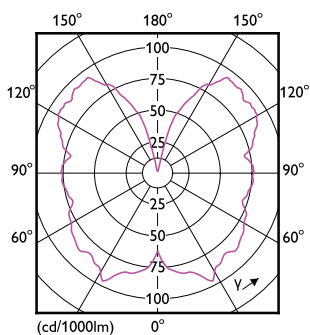

Dekorative MASTER Value LED-Glühlampen

Allgemeine Informationen

Socket	E27
Schaltzyklus	20.000
Nennlebensdauer	15.000 Stunde(n)

Lichttechnische Daten

Ähnlichste Farbtemperatur (Nom)	1800 K
Farbwiedergabeindex (CRI)	80
Farbcode	818
Restlichtstrom am Ende der Nennlebensdauer (Nom.)	70 %
Lichtstrom	250 lm

Betrieb und Elektrik

Eingangsfrequenz	50 bis 60 Hz
Netzfrequenz	50 to 60 Hz
Systemleistung	4 W
Startzeit (Nom)	0,5 s
Äquivalente Leistung	25 W

Temperatur

Umgebungstemperaturbereich	-20 bis +45 °C

Lichtregelung und Dimmen

Dimmbar	Nur mit Spezial-Dimmern

Mechanik und Gehäuse

Kolbenausführung	Bernsteinfarben

Genehmigung und Anwendung

Energieverbrauch kWh/1.000 Std.	4 kWh

Temperatur

Order Code	Full Product Name	Gehäusetemperatur (Nom)
31553200	MAS VLE LEDBulbD4-25W E27 ST64 GOLD SP G	35 °C
31551800	MAS VLE LEDBulbD4-25W E27 A60 GOLD SP G	35 °C
38548100	MAS VLE LEDBulbD4-25WE27 G93GOLD SP G	38 °C
31555600	MAS VLE LEDBulbD4-25W E27 T32 GOLD SP G	35 °C

Mechanik und Gehäuse

Order Code	Full Product Name	Kolbenform
31553200	MAS VLE LEDBulbD4-25W E27 ST64 GOLD SP G	ST64
31551800	MAS VLE LEDBulbD4-25W E27 A60 GOLD SP G	A60
38548100	MAS VLE LEDBulbD4-25WE27 G93GOLD SP G	G93
31555600	MAS VLE LEDBulbD4-25W E27 T32 GOLD SP G	T32