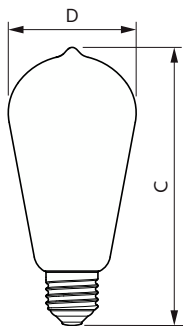

Dekorative MASTER Value LED-Glühlampen

Versions

LEDbulb E27 ST6 5.5W

LEDbulb E27 A60 5.5W

Bulb G95 230V 5W-25W 250lm
2000K E27 D

LEDbulb E27 T32 5.5W

Abmessungsskizzen

Product	D	C
MAS VLE LEDBulbD4-25W E27 T32 GOLD SP G	33 mm	137 mm

Product	D	C
MAS VLE LEDBulbD4-25WE27 G93GOLD SP G	96 mm	143 mm

Dekorative MASTER Value LED-Glühlampen

Abmessungsskizzen

Product	D	C
MAS VLE LEDBulbD4-25W E27 A60 GOLD SP G	61 mm	106 mm

Product	D	C
MAS VLE LEDBulbD4-25W E27 ST64 GOLD SP G	65 mm	143 mm