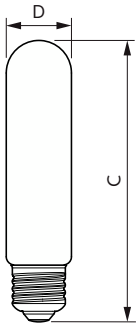

Dekorative MASTER Value LED-Glühlampen

Versions

LEDbulb E27 ST6 5.5W

LEDbulb E27 A60 5.5W

Bulb G95 230V 5W-25W 250lm
2000K E27 D

LEDbulb E27 T32 5.5W

Abmessungsskizzen

Product	D	C
MAS VLE LEDBulbD4-25W E27 T32 GOLD SP G	33 mm	137 mm

Product	D	C
MAS VLE LEDBulbD4-25WE27 G93GOLD SP G	96 mm	143 mm

Dekorative MASTER Value LED-Glühlampen

Abmessungsskizzen

Product	D	C
MAS VLE LEDBulbD4-25W E27 A60 GOLD SP G	61 mm	106 mm

Product	D	C
MAS VLE LEDBulbD4-25W E27 ST64 GOLD SP G	65 mm	143 mm