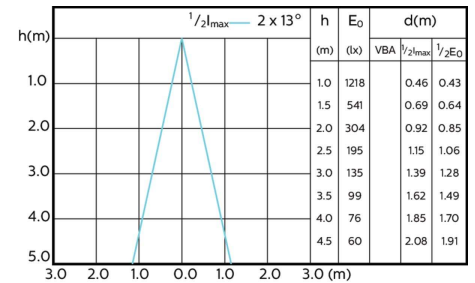

Beam diagram - MAS LED ExpertColor 5.5-50W GU10 940 25D