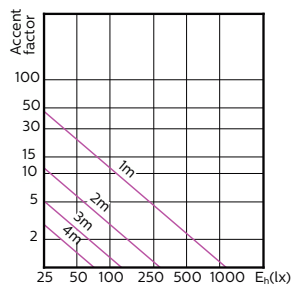

Accent Diagram - MAS LED ExpertColor
5.5-50W GU10 930 25D