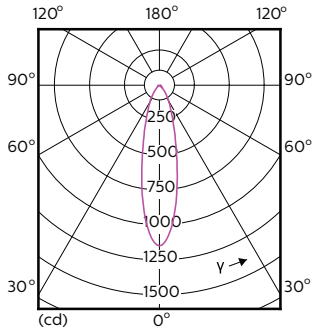

MASTER LEDspot GU10 ExpertColor