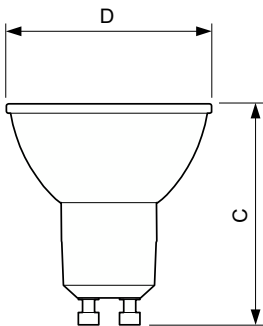

## Abmessungsskizzen

Product	D	C
MAS LED ExpertColor 3.9-35W GU10 927 25D	50 mm	54 mm
MAS LED ExpertColor 3.9-35W GU10 927 36D	50 mm	54 mm
MAS LED ExpertColor 3.9-35W GU10 930 25D	50 mm	54 mm
MAS LED ExpertColor 3.9-35W GU10 930 36D	50 mm	54 mm
MAS LED ExpertColor 3.9-35W GU10 940 25D	50 mm	54 mm
MAS LED ExpertColor 3.9-35W GU10 940 36D	50 mm	54 mm
MAS LED ExpertColor 5.5-50W GU10 927 25D	50 mm	54 mm
MAS LED ExpertColor 5.5-50W GU10 927 36D	50 mm	54 mm
MAS LED ExpertColor 5.5-50W GU10 930 25D	50 mm	54 mm
MAS LED ExpertColor 5.5-50W GU10 930 36D	50 mm	54 mm
MAS LED ExpertColor 5.5-50W GU10 940 25D	50 mm	54 mm
MAS LED ExpertColor 5.5-50W GU10 940 36D	50 mm	54 mm