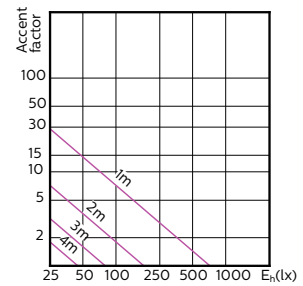

Accent Diagram - MAS LED ExpertColor
3.9-35W GU10 940 36D