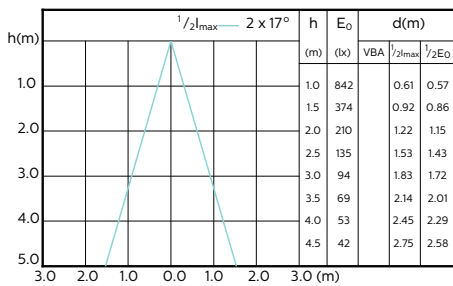

## Beam Diagrams

Beam diagram - MAS LED ExpertColor 5.5-50W GU10 927 25D

Beam diagram - MAS LED ExpertColor 5.5-50W GU10 930 25D

Beam diagram - MAS LED ExpertColor 5.5-50W GU10 940 25D

Beam diagram - MAS LED ExpertColor 5.5-50W GU10 927 36D