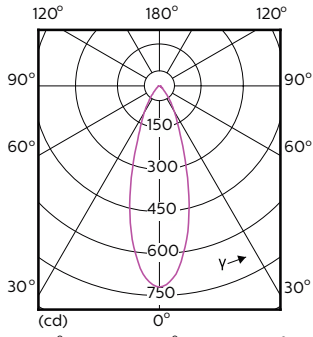

MASTER LEDspot GU10 ExpertColor