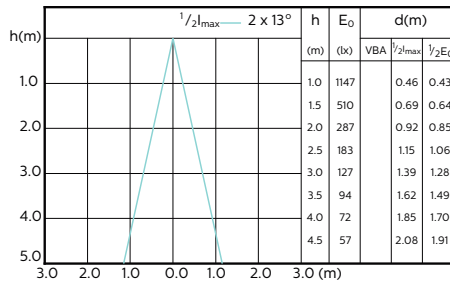

Beam diagram - MAS LED ExpertColor 5.5-50W GU10 930 25D