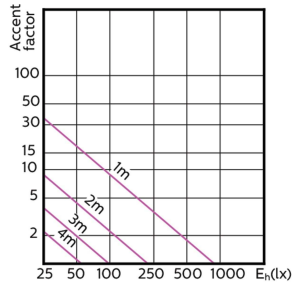

Accent Diagram - MAS LED ExpertColor
5.5-50W GU10 930 36D