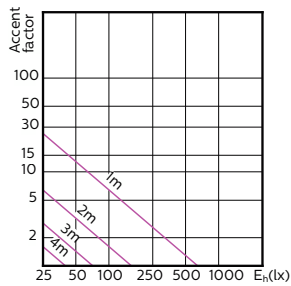

## Accent Diagrams

Accent Diagram - MAS LED ExpertColor  
3.9-35W GU10 927 25D

Accent Diagram - MAS LED ExpertColor  
3.9-35W GU10 930 25D

Accent Diagram - MAS LED ExpertColor  
3.9-35W GU10 940 25D

Accent Diagram - MAS LED ExpertColor  
3.9-35W GU10 927 36D