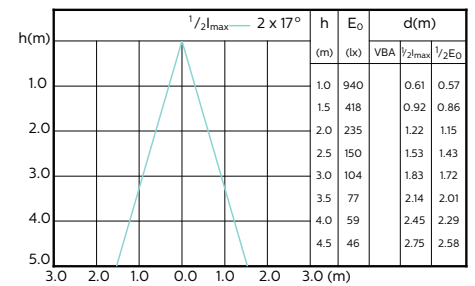

Beam diagram - MAS LED ExpertColor 5.5-50W GU10 940 36D