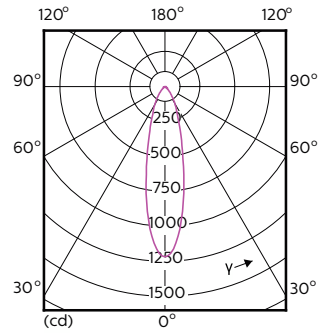

MASTER LEDspot GU10 ExpertColor