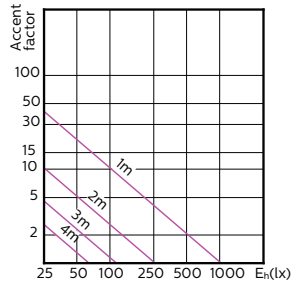

Accent Diagram - MAS LED ExpertColor
3.9-35W GU10 930 25D