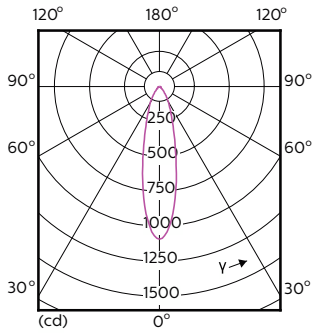

MASTER LEDspot GU10 ExpertColor