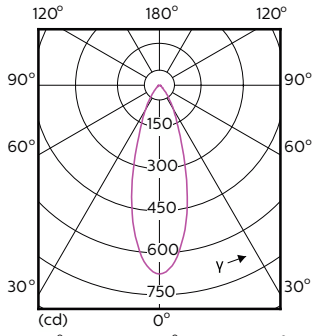

MASTER LEDspot GU10 ExpertColor