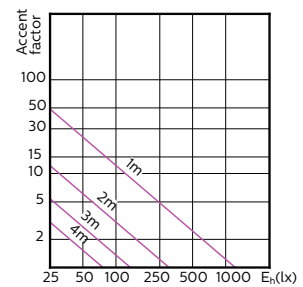

Accent Diagram - MAS LED ExpertColor  
3.9-35W GU10 930 36D

Accent Diagram - MAS LED ExpertColor  
3.9-35W GU10 940 36D

Accent Diagram - MAS LED ExpertColor  
5.5-50W GU10 927 25D

Accent Diagram - MAS LED ExpertColor  
5.5-50W GU10 930 25D