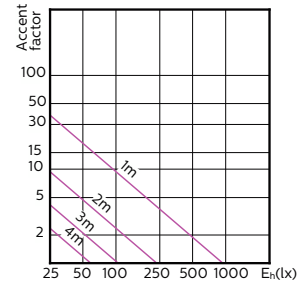

Accent Diagram - MAS LED ExpertColor
5.5-50W GU10 940 36D