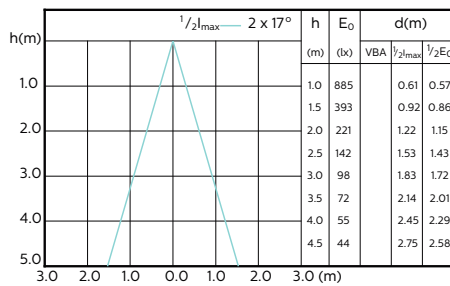

## Beam Diagrams

Beam diagram - MAS LED ExpertColor 5.5-50W GU10 927 25D

Beam diagram - MAS LED ExpertColor 5.5-50W GU10 930 25D

Beam diagram - MAS LED ExpertColor 5.5-50W GU10 940 25D

Beam diagram - MAS LED ExpertColor 5.5-50W GU10 927 36D