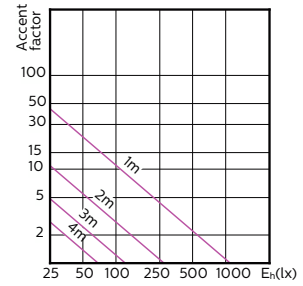

Accent Diagram - MAS LED ExpertColor
3.9-35W GU10 940 25D