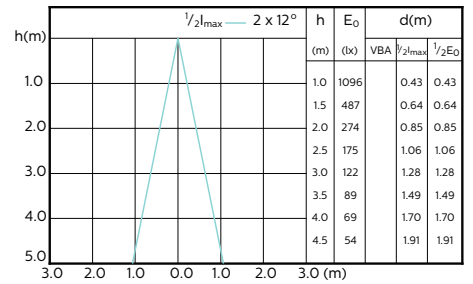

Beam diagram - MAS LED ExpertColor 3.9-35W
GU10 940 25D