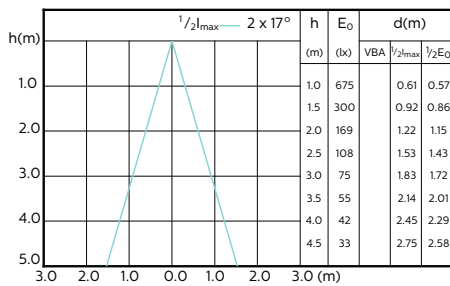

## Beam Diagrams

Beam diagram - MAS LED ExpertColor 3.9-35W  
GU10 927 25D

Beam diagram - MAS LED ExpertColor 3.9-35W  
GU10 930 25D

Beam diagram - MAS LED ExpertColor 3.9-35W  
GU10 940 25D

Beam diagram - MAS LED ExpertColor 3.9-35W  
GU10 927 36D