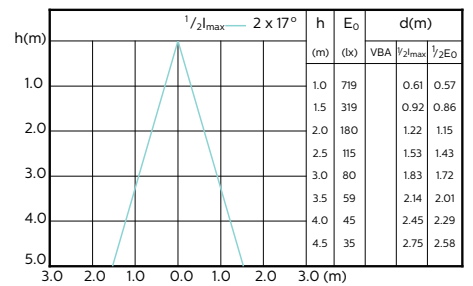

Beam diagram - MAS LED ExpertColor 3.9-35W
GU10 940 36D