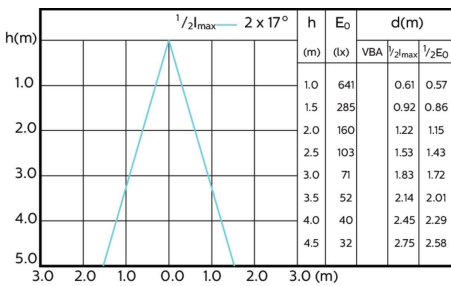

## Beam Diagrams

Beam diagram - MAS LED ExpertColor 3.9-35W  
GU10 927 25D

Beam diagram - MAS LED ExpertColor 3.9-35W  
GU10 930 25D

Beam diagram - MAS LED ExpertColor 3.9-35W  
GU10 940 25D

Beam diagram - MAS LED ExpertColor 3.9-35W  
GU10 927 36D