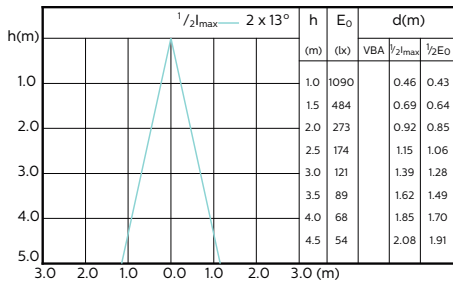

Beam Diagrams

Beam diagram - MAS LED ExpertColor 5.5-50W GU10 927 25D