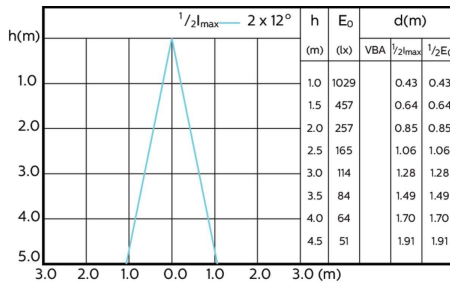

Beam diagram - MAS LED ExpertColor 3.9-35W
GU10 930 25D