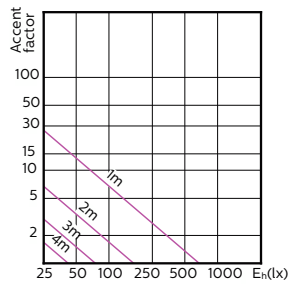

## Accent Diagrams

Accent Diagram - MAS LED ExpertColor  
3.9-35W GU10 927 25D

Accent Diagram - MAS LED ExpertColor  
3.9-35W GU10 930 25D

Accent Diagram - MAS LED ExpertColor  
3.9-35W GU10 940 25D

Accent Diagram - MAS LED ExpertColor  
3.9-35W GU10 927 36D