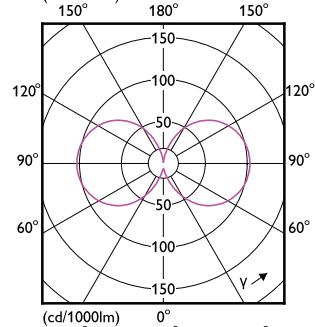

MASTER LED HID SON-T Ultra efficiënt