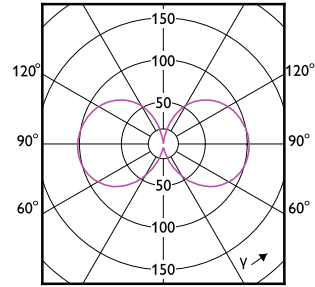

MASTER LED HID SON-T Ultra efficiënt