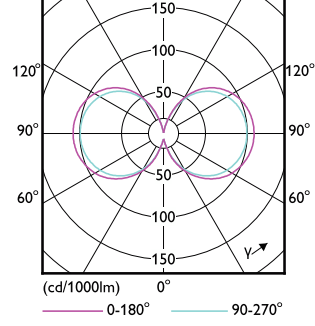

MASTER LED HID SON-T Ultra efficiënt