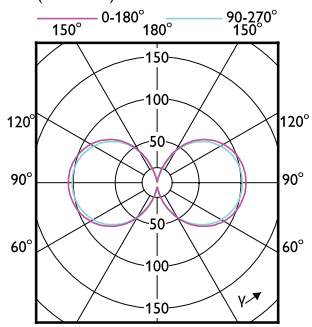

MASTER LED HID SON-T Ultra efficiënt