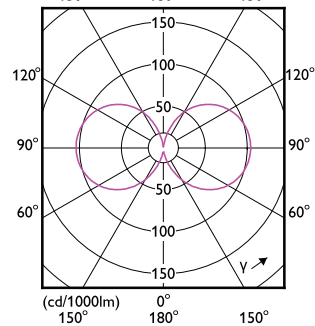

MASTER LED HID SON-T Ultra efficiënt