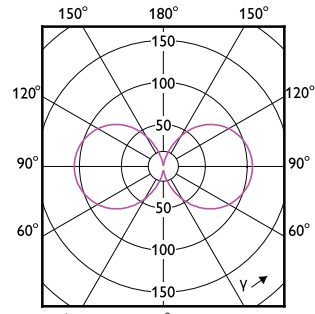

MASTER LED HID SON-T Ultra efficiënt