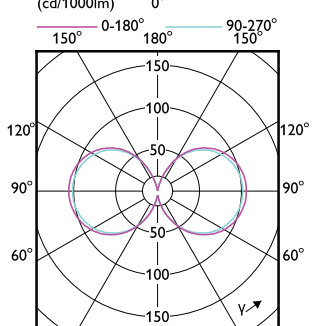

MASTER LED HID SON-T Ultra efficiënt