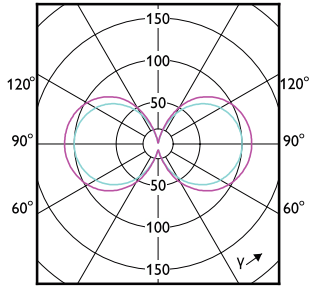

MASTER LED HID SON-T Ultra efficiënt