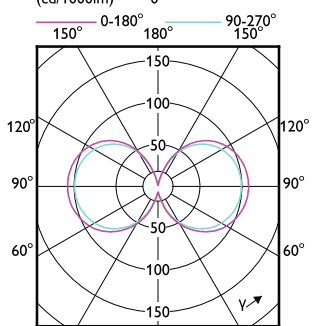

MASTER LED HID SON-T Ultra efficiënt