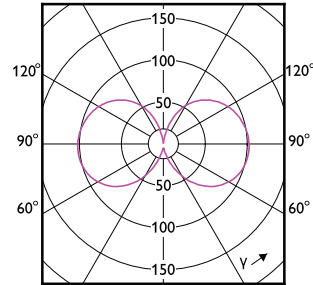

MASTER LED HID SON-T Ultra efficiënt