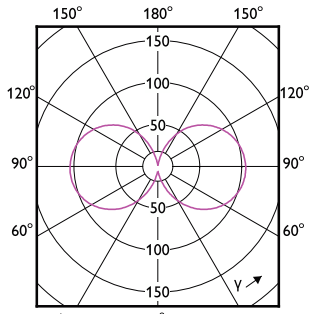

MASTER LED HID SON-T Ultra efficiënt