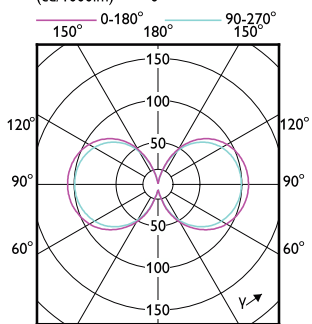

MASTER LED HID SON-T Ultra efficiënt