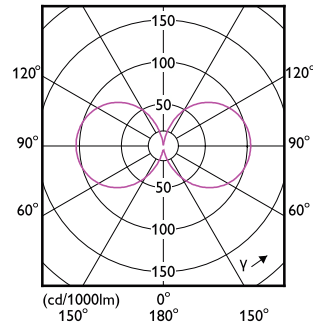

MASTER LED HID SON-T Ultra efficiënt