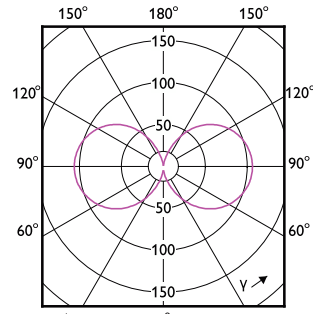

MASTER LED HID SON-T Ultra efficiënt