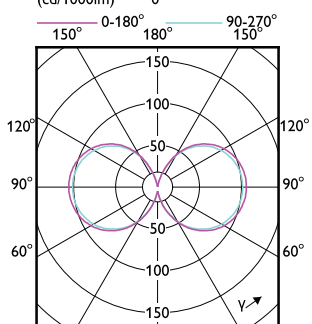

MASTER LED HID SON-T Ultra efficiënt