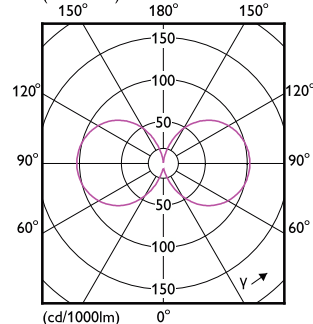

MASTER LED HID SON-T Ultra efficiënt