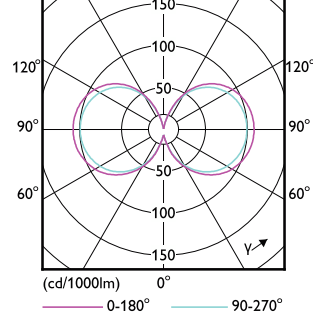

MASTER LED HID SON-T Ultra efficiënt