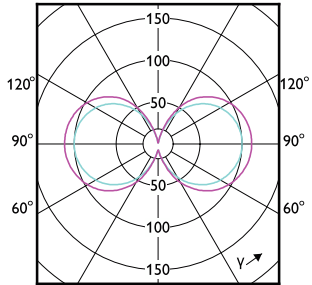

MASTER LED HID SON-T Ultra efficiënt