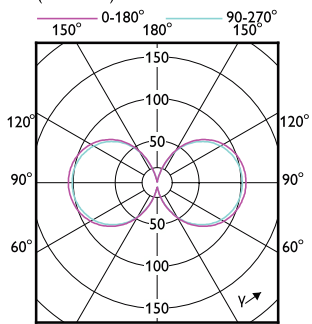

MASTER LED HID SON-T Ultra efficiënt