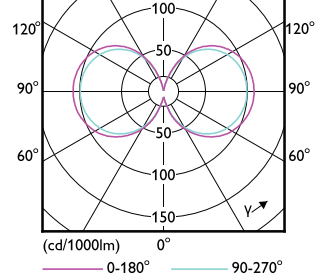

MASTER - LED HID SON-T - Ultra Efficient