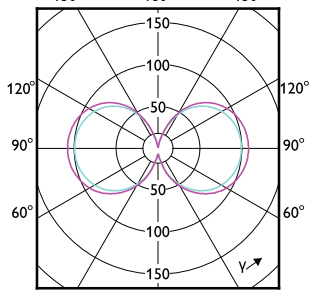

MASTER - LED HID SON-T - Ultra Efficient