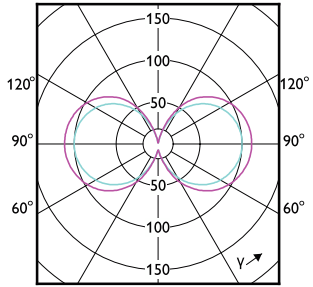

MASTER - LED HID SON-T - Ultra Efficient