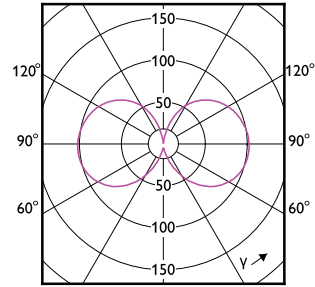

MASTER - LED HID SON-T - Ultra Efficient