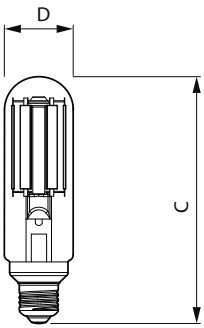

Dimensional drawing

Product	D	C
MAS LED SON-T UE M 8Klm 42.8W 727 E40	53 mm	236 mm
MAS LED SON-T UE M 9Klm 42.8W 740 E40	53 mm	236 mm

Product	D	C
MAS LED SON-T UE M 3.6Klm 19W 727 E27	47 mm	174 mm
MAS LED SON-T UE M 4Klm 19W 740 E27	47 mm	174 mm