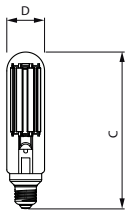

Dimensional drawing

Product	D	C
MAS LED SON-T UE M 8Klm 42.8W 727 E40	53 mm	236 mm
MAS LED SON-T UE M 9Klm 42.8W 740 E40	53 mm	236 mm

Product	D	C
MAS LED SON-T UE M 3.6Klm 19W 727 E27	47 mm	174 mm
MAS LED SON-T UE M 4Klm 19W 740 E27	47 mm	174 mm