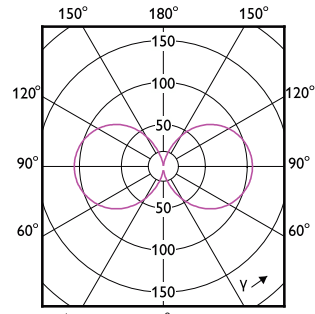

MASTER - LED HID SON-T - Ultra Efficient