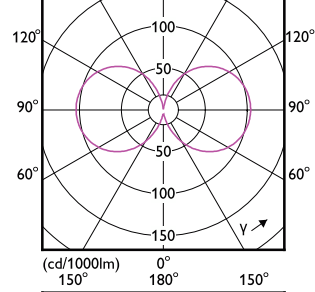

MASTER - LED HID SON-T - Ultra Efficient