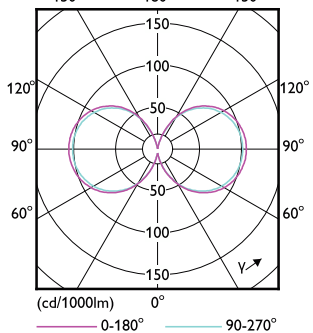

MASTER - LED HID SON-T - Ultra Efficient