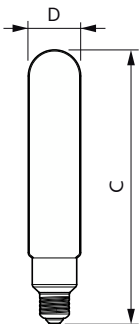

Dimensional drawing

Product	D	C
MAS LED SON-T UE M 8Klm 42.8W 727 E40	53 mm	236 mm
MAS LED SON-T UE M 9Klm 42.8W 740 E40	53 mm	236 mm

Product	D	C
MAS LED SON-T UE M 3.6Klm 19W 727 E27	47 mm	174 mm
MAS LED SON-T UE M 4Klm 19W 740 E27	47 mm	174 mm