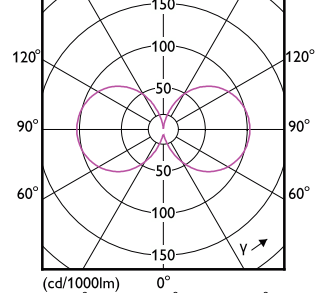

MASTER - LED HID SON-T - Ultra Efficient