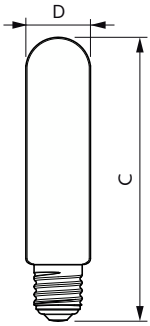

Dimensional drawing

Product	D	C
MAS LED SON-T UE M 8Klm 42.8W 727 E40	53 mm	236 mm
MAS LED SON-T UE M 9Klm 42.8W 740 E40	53 mm	236 mm

Product	D	C
MAS LED SON-T UE M 3.6Klm 19W 727 E27	47 mm	174 mm
MAS LED SON-T UE M 4Klm 19W 740 E27	47 mm	174 mm