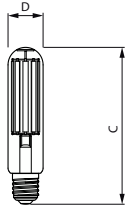

MASTER - LED HID SON-T - Ultra Efficient

Dimensional drawing

Product	D	C
MAS LED SON-T UE M 8Klm 42.8W 727 E40	53 mm	236 mm
MAS LED SON-T UE M 9Klm 42.8W 740 E40	53 mm	236 mm

General Information	
Switching Cycle	50,000
Nominal lifetime	50,000 hour(s)
Light Technical	
Beam Angle (Nom)	300 degree(s)
Color rendering index (CRI)	70
LLMF At End Of Nominal Lifetime (Nom)	70 %
Operating and Electrical	
Input Frequency	50 to 60 Hz
Starting Time (Nom)	0.5 s
Controls and Dimming	
Dimmable	No
Mechanical and Housing	
Bulb Finish	Clear
Approval and Application	
Ambient temperature range	-30 to +45 °C

General Information

Order Code	Full Product Name	Cap-Base
929003677432	MAS LED SON-T UE M 6Klm 28.5W 740 E27	E27
929003677602	MAS LED SON-T UE M 9Klm 42.8W 740 E40	E40
929003677332	MAS LED SON-T UE M 5.4Klm 28.5W 727 E27	E27
929003677302	MAS LED SON-T UE M 5.4Klm 28.5W 727 E27	E27
929003677402	MAS LED SON-T UE M 6Klm 28.5W 740 E27	E27
929003677102	MAS LED SON-T UE M 3.6Klm 19W 727 E27	E27
929003677202	MAS LED SON-T UE M 4Klm 19W 740 E27	E27
929003677132	MAS LED SON-T UE M 3.6Klm 19W 727 E27	E27
929003677232	MAS LED SON-T UE M 4Klm 19W 740 E27	E27
929003677502	MAS LED SON-T UE M 8Klm 42.8W 727 E40	E40

Light Technical

Order Code	Full Product Name	Correlated Color		
		Temperature (Nom)	Color Code	Luminous Flux
929003677432	MAS LED SON-T UE M 6Klm 28.5W 740 E27	4000 K	740	6,000 lm
929003677602	MAS LED SON-T UE M 9Klm 42.8W 740 E40	4000 K	740	9,000 lm
929003677332	MAS LED SON-T UE M 5.4Klm 28.5W 727 E27	2700 K	727	5,400 lm
929003677302	MAS LED SON-T UE M 5.4Klm 28.5W 727 E27	2700 K	727	5,400 lm
929003677402	MAS LED SON-T UE M 6Klm 28.5W 740 E27	4000 K	740	6,000 lm

Order Code	Full Product Name	Correlated Color		
		Temperature (Nom)	Color Code	Luminous Flux
929003677102	MAS LED SON-T UE M 3.6Klm 19W 727 E27	2700 K	727	3,600 lm
929003677202	MAS LED SON-T UE M 4Klm 19W 740 E27	4000 K	740	4,000 lm
929003677132	MAS LED SON-T UE M 3.6Klm 19W 727 E27	2700 K	727	3,600 lm
929003677232	MAS LED SON-T UE M 4Klm 19W 740 E27	4000 K	740	4,000 lm
929003677502	MAS LED SON-T UE M 8Klm 42.8W 727 E40	2700 K	727	8,000 lm