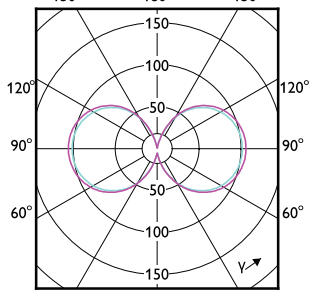

MASTER - LED HID SON-T - Ultra Efficient