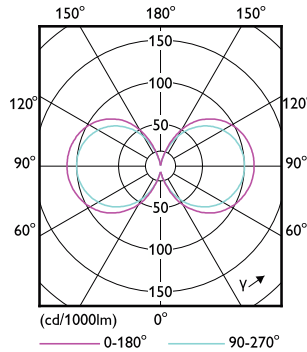

Mechanical and Housing

Order Code	Full Product Name	Bulb Shape
929003677432	MAS LED SON-T UE M 6Klm 28.5W 740 E27	T46
929003677602	MAS LED SON-T UE M 9Klm 42.8W 740 E40	T52
929003677332	MAS LED SON-T UE M 5.4Klm 28.5W 727 E27	T46
929003677302	MAS LED SON-T UE M 5.4Klm 28.5W 727 E27	T46
929003677402	MAS LED SON-T UE M 6Klm 28.5W 740 E27	T46

Order Code	Full Product Name	Bulb Shape
929003677102	MAS LED SON-T UE M 3.6Klm 19W 727 E27	T46
929003677202	MAS LED SON-T UE M 4Klm 19W 740 E27	T46
929003677132	MAS LED SON-T UE M 3.6Klm 19W 727 E27	T46
929003677232	MAS LED SON-T UE M 4Klm 19W 740 E27	T46
929003677502	MAS LED SON-T UE M 8Klm 42.8W 727 E40	T52

Approval and Application

Order Code	Full Product Name	Energy Consumption kWh/1000 h
929003677432	MAS LED SON-T UE M 6Klm 28.5W 740 E27	29 kWh
929003677602	MAS LED SON-T UE M 9Klm 42.8W 740 E40	43 kWh
929003677332	MAS LED SON-T UE M 5.4Klm 28.5W 727 E27	29 kWh
929003677302	MAS LED SON-T UE M 5.4Klm 28.5W 727 E27	29 kWh
929003677402	MAS LED SON-T UE M 6Klm 28.5W 740 E27	29 kWh
929003677102	MAS LED SON-T UE M 3.6Klm 19W 727 E27	19 kWh
929003677202	MAS LED SON-T UE M 4Klm 19W 740 E27	19 kWh
929003677132	MAS LED SON-T UE M 3.6Klm 19W 727 E27	19 kWh
929003677232	MAS LED SON-T UE M 4Klm 19W 740 E27	19 kWh
929003677502	MAS LED SON-T UE M 8Klm 42.8W 727 E40	43 kWh