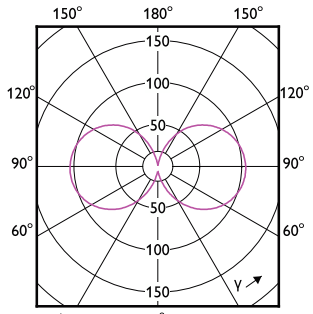

MASTER - LED HID SON-T - Ultra Efficient