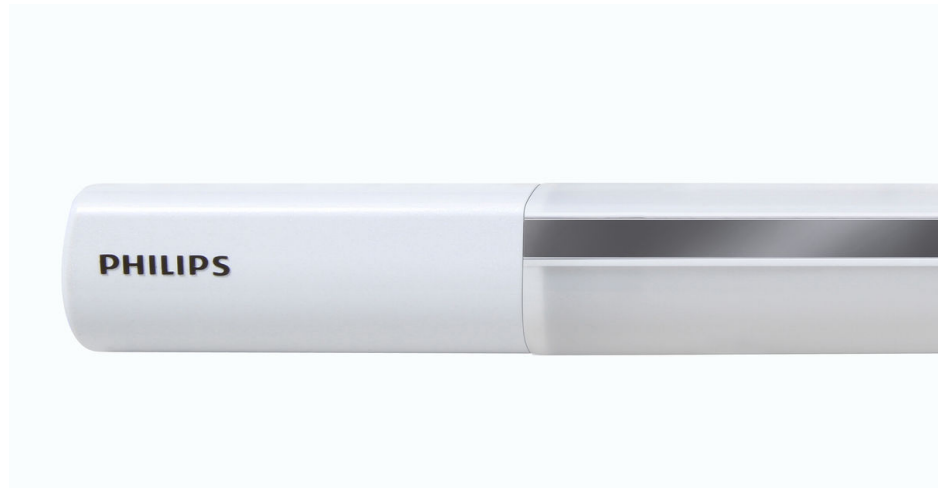

PHILIPS

Ceiling light

myLiving

TwinGlow

White

919515813970

Set your desired ambiance at your fingertips

Light up your space with Philips EyeComfort LED ceiling light that provides a comfortable light source and ease to your eyes.

Premium aesthetic elegant chrome finish

The elegant chrome finish on this item adds a touch of timeless sophistication to any space.

Specifications

Design and finishing

- Color: White
- Material: PC

Environmental