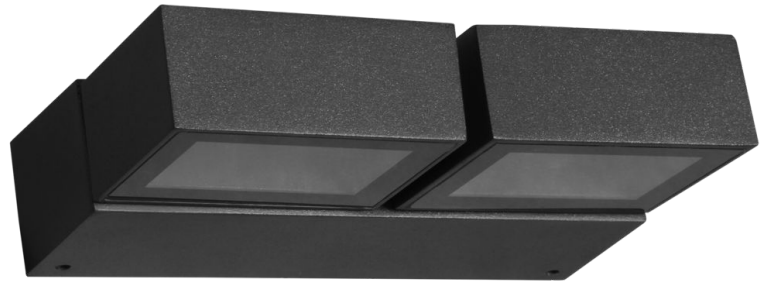

# PHILIPS

IP65 dust-proof and water-resistant outdoor wall light

myGarden

12W; Warm White; 720 lumen;  
In-built LED;

Dust-proof and water resistant;

Powder-coated premium aluminium fixture;

Perfect for outdoor walls in garden, patio, poolside

## Bring your outdoors alive!

This elegantly designed wall light is easy to install. It comes with soft corners and anthracite colours accentuate the gentle throw of the light. Now easily light up your balcony/patio, poolside with evenly distributed, comfort lights