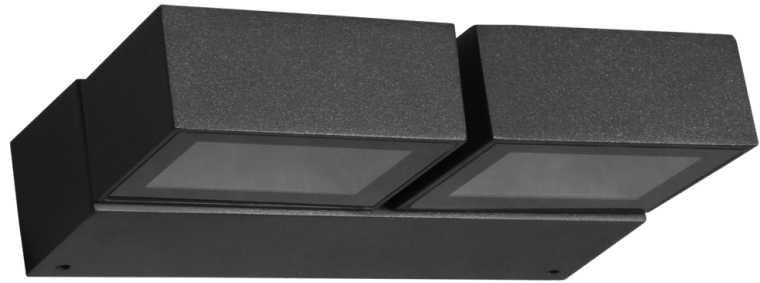

PHILIPS

IP65 dust-proof and water-resistant outdoor wall light

myGarden

12W; Warm White; 720 lumen;
In-built LED;

Dust-proof and water resistant;

Powder-coated premium aluminium fixture;

Perfect for outdoor walls in garden, patio, poolside

919215851057

Bring your outdoors alive!

This elegantly designed wall light is easy to install. It comes with soft corners and anthracite colours accentuate the gentle throw of the light. Now easily light up your balcony/patio, poolside with evenly distributed, comfort lights

Specifications

Bulb characteristics

- Intended use: Outdoor

Design and finishing

- Color: Anthracite Grey
- Material: Aluminium

Extra feature/accessory incl.

- 4 light recipes: No
- 5 years warranty on the LED module: No
- Adjustable height: No
- Adjustable spot head: No
- Batteries included: No
- Bi-directional light beams: No
- Candle light effect: No
- Centerpiece: No
- Choose your color: No
- Clamp included: Yes
- Color changing (LED): No
- Day-and-night sensor: No
- Defined light beams: No
- Fully weatherproof: Yes
- Hue bridge included: No
- Hue Switch: No
- Hue Switch Included: No
- LED integrated: Yes
- Perfectly suited for ambience creation: Yes
- Premium quality material: Yes
- Waterproof: Yes

Light characteristics

- Color rendering index (CRI): 80

Miscellaneous

- Especially designed for: Garden & Patio
- Style: Contemporary

Product dimensions and weight

- Net weight: 1.187 kg
- Height: 12 cm
- Height maximum: 12 cm
- Length: 18.3 cm
- Width: 4.2 cm