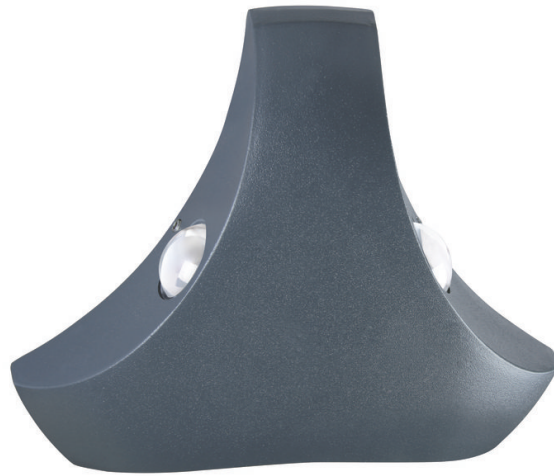

PHILIPS

Wall light

Led outdoor

9W

Aluminium

Grey

IP 44

919215200008

Tri-directional beam

Superior illumination. Classic anthracite finish. Premium aluminium material. Optimum performance

Light effect

- Provides a bright white light

Sustainable light solutions

- High quality LED light

Beacon of trust

- You can trust what the Philips packaging is saying

Premium quality

- Die-casted aluminum for a premium look and feel

Specially designed for your outdoors

- Resistant to all weather conditions

Specifications

Bulb characteristics

- Intended use: Outdoor

Design and finishing

- Color: Grey
- Material: Aluminium

Extra feature/accessory incl.

- Anti rust anti dust: Yes
- Bi-directional light beams: Yes
- Centerpiece: Yes
- Fully weatherproof: Yes
- LED integrated: Yes
- Made for LED only: Yes
- Perfectly suited for up/down mounting: Yes
- Photometric data available: Yes
- Premium quality material: Yes
- Resistant high quality material: Yes
- Warm White Light: Yes
- Waterproof: Yes