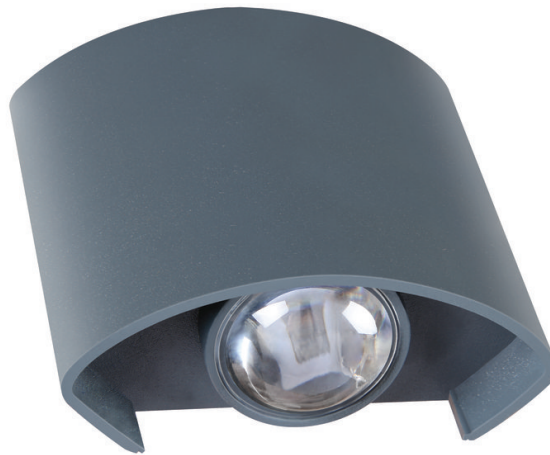

PHILIPS

Wall light

Led outdoor

2 Watt

Aluminium

Grey

IP 44

919215000204

Bi-directional beam

Superior illumination. Classic anthracite finish. Premium aluminium material. Optimum performance

Light effect

- Provides a bright white light

Sustainable light solutions

- High quality LED light

Beacon of trust

- You can trust what the Philips packaging is saying

Premium quality

- Die-casted aluminum for a premium look and feel

Specially designed for your outdoors

- Resistant to all weather conditions

Specifications

Bulb characteristics

- Intended use: Outdoor

Design and finishing

- Color: Grey
- Material: Aluminium

Extra feature/accessory incl.

- Anti rust anti dust: Yes
- Bi-directional light beams: Yes
- Centerpiece: Yes
- Fully weatherproof: Yes
- LED integrated: Yes
- Made for LED only: Yes
- Perfectly suited for up/down mounting: Yes
- Photometric data available: Yes
- Premium quality material: Yes
- Resistant high quality material: Yes
- Warm White Light: Yes
- Waterproof: Yes