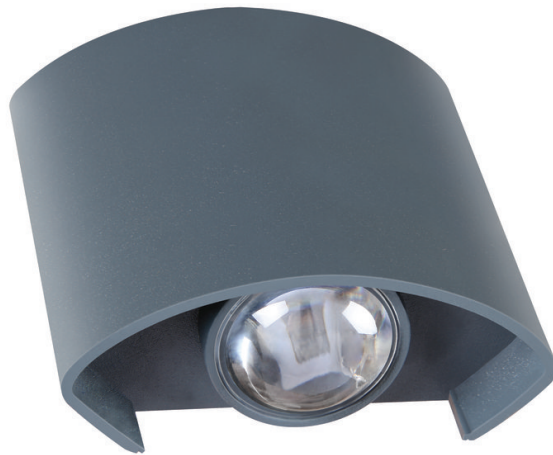

PHILIPS

Wall light

Led outdoor

2 Watt

Aluminium

Grey

IP 44

919215000204

Bi-directional beam

Superior illumination. Classic anthracite finish. Premium aluminium material. Optimum performance

Light effect

- Provides a bright white light

Sustainable light solutions

- High quality LED light

Beacon of trust

- You can trust what the Philips packaging is saying

Premium quality

- Die-casted aluminum for a premium look and feel

Specially designed for your outdoors

- Resistant to all weather conditions

Specifications

Bulb characteristics

- Intended use: Outdoor

Design and finishing

- Color: Grey
- Material: Aluminium

Extra feature/accessory incl.

- Anti rust anti dust: Yes
- Bi-directional light beams: Yes
- Centerpiece: Yes
- Fully weatherproof: Yes
- LED integrated: Yes
- Made for LED only: Yes
- Perfectly suited for up/down mounting: Yes
- Photometric data available: Yes
- Premium quality material: Yes
- Resistant high quality material: Yes
- Warm White Light: Yes
- Waterproof: Yes