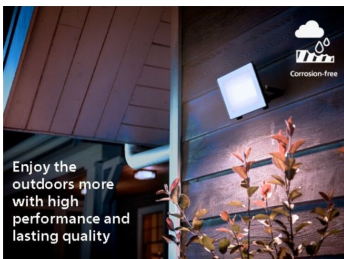

High quality LED light

These LED lights use a unique technology developed by Philips. They turn on instantly and produce optimal light output that brings out the vivid colors in your garden.