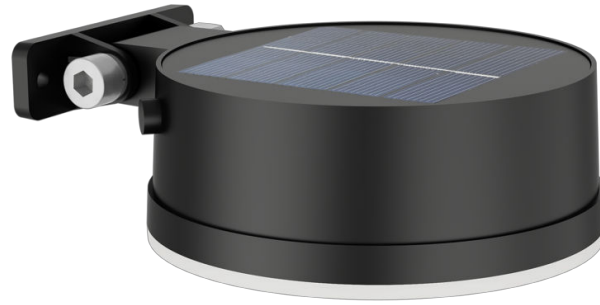

PHILIPS

Vynce Wall Light
1.5W

Outdoor luminaires

2700K

Black

Sensor;Solar;Water Resistant

8720169265622

Enjoy a Beautiful garden with light, in a sustainable way

Philips Vynce wall light is a reliable solar light that lasts longer time, reduces energy consumption and supports sustainability.

Easy installation

- No wiring required

Sustainable light solutions

- Solar energy

Advanced LED light

- High quality LED light

Premium quality

- High quality material

Designed for outdoors

- IP44 - weather proof

High quality light

- Warm white light 2700K

Highlights

No wiring required

This light is powered entirely by solar energy. No wiring is needed, making these lights easy to position and reposition anywhere in your garden or other outdoor area.

Solar energy