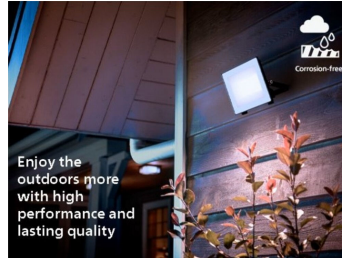

High quality material

This Philips outdoor lamp is made of high quality materials with superior finishing. This ensures a solid and long lasting product which is resistant to corrosion and stains in all weather conditions