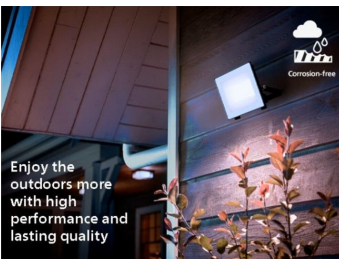

High quality LED light

These LED lights use a unique technology developed by Philips. They turn on instantly and produce optimal light output that brings out the vivid colors in your garden.