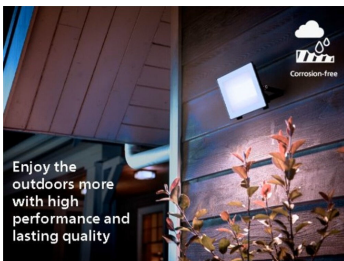

High quality LED light

These LED lights use a unique technology developed by Philips. They turn on instantly and produce optimal light output that brings out the vivid colors in your garden.