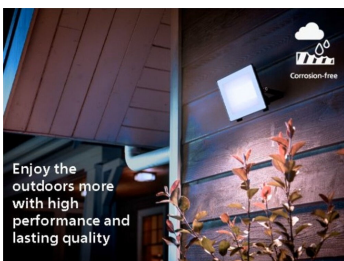

High quality LED light

These LED lights use a unique technology developed by Philips. They turn on instantly and produce optimal light output that brings out the vivid colors in your garden.