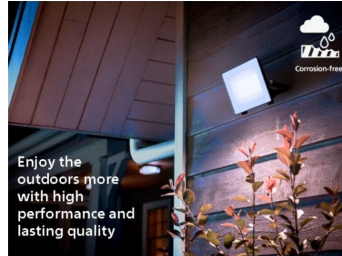

Philips Shroud wall light is a reliable solar light that lasts longer time, reduces energy consumption and supports sustainability.

Easy installation

- No wiring required

Sustainable light solutions

- Long lifetime up to 15,000 hours

High quality LED light

These LED lights use a unique technology developed by Philips. They turn on instantly and produce optimal light output that brings out the vivid colors in your garden.

IP44 - weather proof