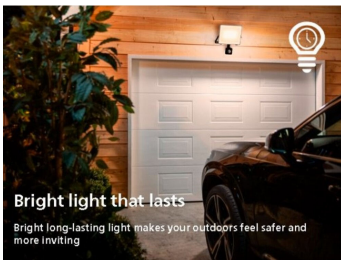

Philips Shroud wall light is a reliable solar light that lasts longer time, reduces energy consumption and supports sustainability.

Easy installation

- No wiring required

Sustainable light solutions

- Long lifetime up to 15,000 hours

Advanced LED light

- High quality LED light

Designed for outdoors

- IP44 - weather proof

Special characteristics

- Motion sensor, for convenience and reassurance

Highlights

No wiring required

This light is powered entirely by solar energy. No wiring is needed, making these lights easy to position and reposition anywhere in your garden or other outdoor area.

Long lifetime up to 15,000 hours

Reliable high-quality LED light lasts up to 15,000 hours. You can rest easy knowing that you won't have to worry about maintenance for years, while enjoying the perfect garden light every night.