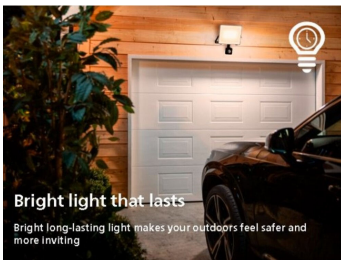

Advanced LED light

- High quality LED light

Designed for outdoors

- IP44 - weather proof

Special characteristics

- Motion sensor, for convenience and reassurance

Highlights

No wiring required

This light is powered entirely by solar energy. No wiring is needed, making these lights easy to position and reposition anywhere in your garden or other outdoor area.

Long lifetime up to 15,000 hours

Reliable high-quality LED light lasts up to 15,000 hours. You can rest easy knowing that you won't have to worry about maintenance for years, while enjoying the perfect garden light every night.