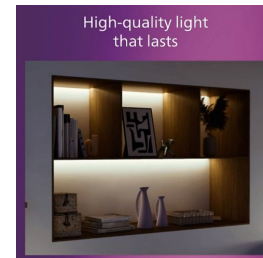

High quality metal material

Durable and attractive metal material for a strong finish.

Specifications

Design and finishing

- Color: White
- Material: Metal

Environmental

- Disposal of the product: At the end of (economic) life, dispose the product according to local rules and do not dispose the product with regular household waste. The correct disposal of your product will help prevent potential negative consequences for the environment and human health.

Extra feature/accessory incl.

- Adjustable spot head: Yes
- Dimmable with remote control: No
- LED integrated: Yes
- Remote control included: No

Light characteristics

- Beam angle: 30 degree(s)
- Color rendering index (CRI): 80

Miscellaneous

- Especially designed for: Functional

Product dimensions and weight

- Net weight: 0 kg
- Cut out length: 80 cm
- Cut out width: 80 cm
- Height: 8 cm
- Length: 12 cm
- Width: 12 cm

Technical specifications

- Lifetime up to: 15,000 hour(s)
- Diameter: 120 mm
- Total lumen output fixture: 1500
- Light color: 6500
- Mains power: 220-240
- Fixture dimmable: No
- LED: Yes
- Built in LED: Yes
- Wattage bulb included: 20
- IP code: IP20
- Class of protection: Class II

Packaging dimensions and weight

- EAN/UPC - product: 8720169240032
- Net weight: 0.51 kg
- Gross weight: 0.57 kg
- Height: 92 cm
- Length: 132 cm
- Width: 132 cm