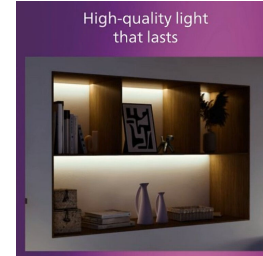

High quality metal material

Durable and attractive metal material for a strong finish.

Specifications

Design and finishing

- Color: White
- Material: Metal

Environmental

- Disposal of the product: At the end of (economic) life, dispose the product according to local rules and do not dispose the product with regular household waste. The correct disposal of your product will help prevent potential negative consequences for the environment and human health.

Extra feature/accessory incl.

- Dimmable with remote control: No
- LED integrated: Yes
- Remote control included: No

Light characteristics

- Beam angle: 30 degree(s)
- Color rendering index (CRI): 80

Miscellaneous

- Especially designed for: Functional

Product dimensions and weight

- Net weight: 0.14 kg
- Cut out length: 6.7 cm
- Cut out width: 6.7 cm
- Height: 5.6 cm
- Length: 7.7 cm
- Width: 7.7 cm

Technical specifications

- Lifetime up to: 15,000 hour(s)
- Diameter: 77 mm
- Total lumen output fixture: 475
- Light color: 3000
- Mains power: 220-240
- Fixture dimmable: No
- LED: Yes
- Built in LED: Yes
- Wattage bulb included: 7
- IP code: IP20
- Class of protection: Class II

Packaging dimensions and weight

- EAN/UPC - product: 8720169239296
- Net weight: 0.14 kg
- Gross weight: 0.16 kg
- Height: 6.8 cm
- Length: 11 cm
- Width: 10 cm