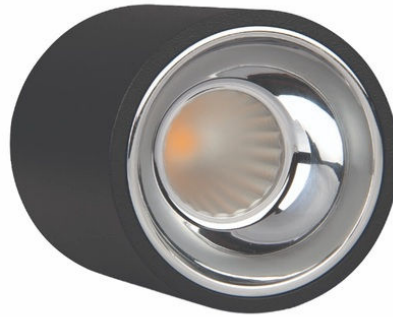

# PHILIPS

Recessed spot light

Functional

Surface Deco COB

Black

8719514418219

## High quality LED light designed to last for years

Surface mounted COB light in decorative finishes to highlight the objects in the places where there is no false ceiling like corridors, shops etc.

### **Match your interior**

- Decorative metallic finishing

## Bulb characteristics

- Intended use: Indoor
- Lamp shape: Round