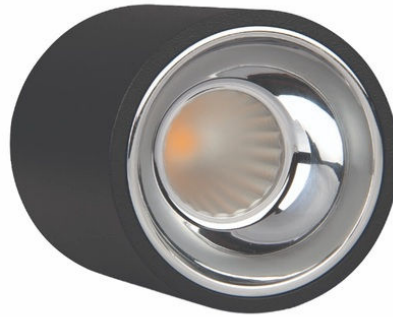

PHILIPS

Recessed spot light

Functional

Surface Deco COB

Black

8719514418219

High quality LED light designed to last for years

Surface mounted COB light in decorative finishes to highlight the objects in the places where there is no false ceiling like corridors, shops etc.

Match your interior

- Decorative metallic finishing

Light effect

- Durable synthetic diffuser for uniform light and reduced glare

Premium quality

- Durable and impact resistant die-cast aluminum housing

Mounting

- Closed mounting for prevention of bugs and dirt ingress

Highlights

Decorative metallic finishing

Contemporary metallic finishing adds a modern touch.

Durable synthetic diffuser for uniform light and reduced glare

Provides a soft glow for relaxation and focus without distracting glare.

Durable and impact resistant die-cast aluminum housing

The die-cast aluminum housing of this item adds to a cultivated and refined contemporary atmosphere.